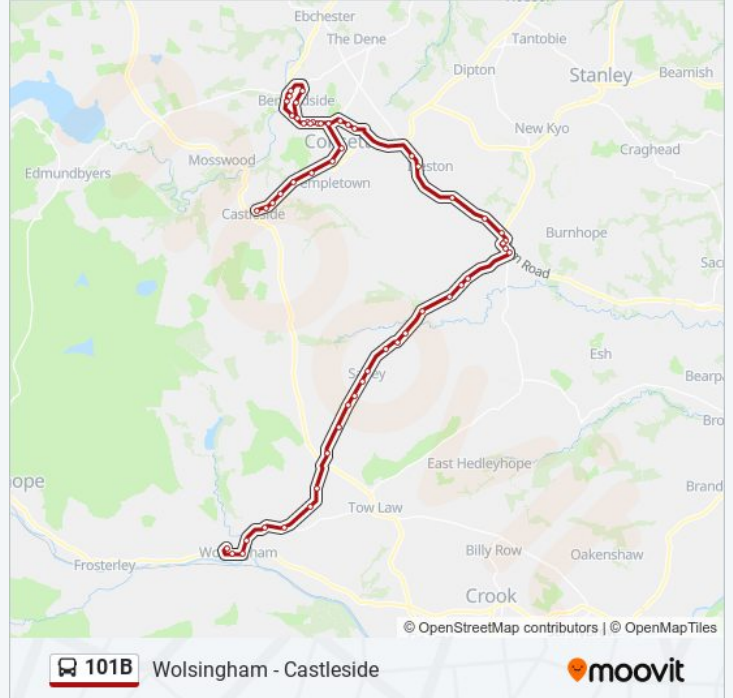

Direction: Castleside

56 stops

[VIEW LINE SCHEDULE](#)

- School Bus Park, Wolsingham
- Hamsterley Road End, Wolsingham
- Market Place, Wolsingham
- Upper Town, Wolsingham
- Redgate House Farm, Wolsingham
- Redgate Head, Wolsingham
- Houselopbridge House, Tow Law
- Viewly Hill, Tow Law
- High House Farm, Tow Law
- West Shields Road End, Satley
- Broom Shields Mains, Satley
- East Broomshiels Farm, Satley
- Glebeside, Satley
- Punch Bowl, Satley
- Hall Hill Farm, Satley
- Land House Farm, Satley
- Partridge Close Road End, Satley
- Browney Banktop, Hollinside
- Colepike Hall, Hollinside
- Hollinside, Lanchester
- Yeckhouse Lane, Lanchester
- Green, Lanchester

101B bus Time Schedule

Castleside Route Timetable:

Sunday	Not Operational
Monday	15:10
Tuesday	15:10
Wednesday	15:10
Thursday	15:10
Friday	15:10
Saturday	Not Operational

101B bus Info

Direction: Castleside

Stops: 56

Trip Duration: 62 min

Line Summary:

Blue Bell Court, Lanchester
Front St Infants School, Lanchester
Fenhall, Lanchester
St Bede's School, Lanchester
Durham Road, Lanchester
Farm, Lanchester
The Pavillion, Iveston
Industrial Estate, Leadgate
Adult Training Centre, Consett
Grove Cottage, Consett
Number One Roundabout, Consett
Clarence Gardens, Consett
The Cricketers, Blackhill
Durham Road, Blackhill
St Andrews Church, Blackhill
The Old Post Office, Blackhill
Benfieldside Road, Shotley Bridge
Woodlands Road End, Shotley Bridge
Catholic Church, Shotley Bridge
Kings Head, Shotley Bridge
The Slonks, Shotley Bridge
Surtees Shop, Bridgehill
St Andrews Church, Blackhill
Durham Road, Blackhill
The Cricketers, Blackhill
Clarence Gardens, Consett
Consett Bus Station Stand J, Consett
Derwentside College, Consett
Fell Coke Works, Consett
Co-Op Store, the Grove
Post Office, Moorside
Castleside Industrial Estate, Moorside
Mace Shop, Castleside