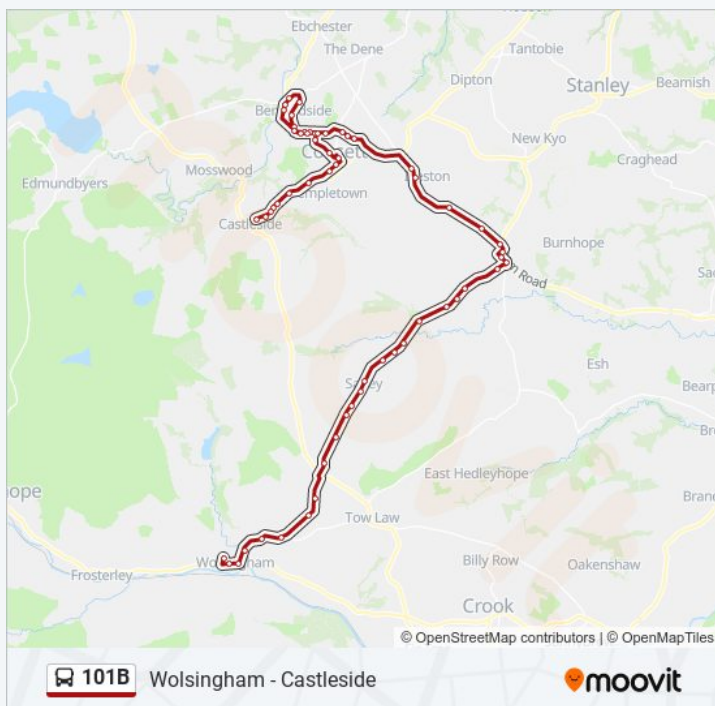

Stops: 59

Trip Duration: 65 min

Line Summary:

Adult Training Centre, Consett

Industrial Estate, Leadgate

The Pavillion, Iveston

Farm, Lanchester

Durham Road, Lanchester