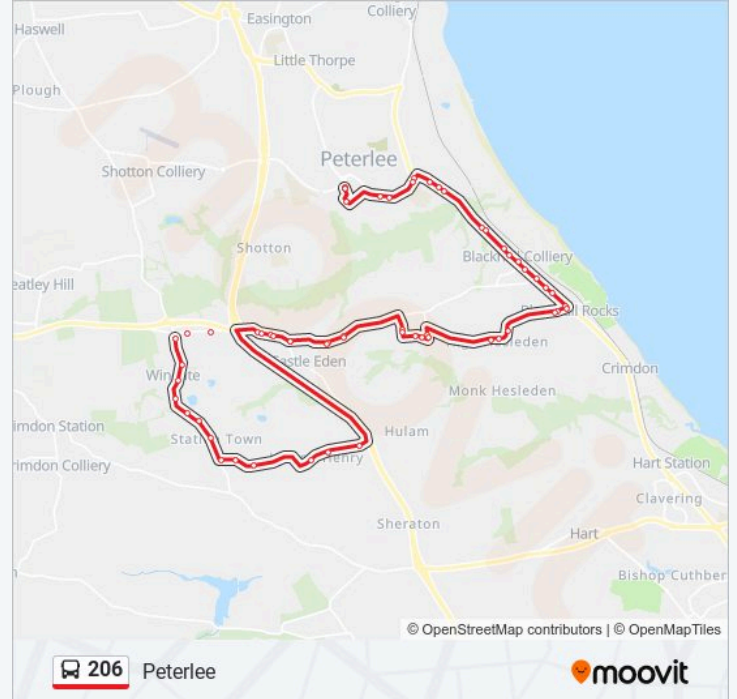

Old Railway Bridge, Wellfield

Dairy, Wellfield

Fir Tree Inn, Wingate

Cross Row, Wingate

Moor Lane, Wingate

Victoria Inn, Wingate

Front Street-Hadrian Court, Wingate

Station Lane, Station Town

Front Street the Ridges, Station Town

Newholme Estate, Station Town

Heaton Terrace, Station Town

Cemetery, Station Town

Wesleyan Chapel, Hutton Henry

Plough Inn, Hutton Henry

Rc Church, Hutton Henry

Burdon Walk, Castle Eden

Golf Club House, Castle Eden

Road End - East, Castle Eden

School, Castle Eden

Church, Castle Eden

Oban House, Hesleden

Green, Hesleden

School, Hesleden

The Ship, High Hesleden

Ocean View, Blackhall Colliery

Post Office, Blackhall Rocks

Leaholme Terrace, Blackhall Colliery

Co-Op Store, Blackhall Colliery

Schools, Blackhall Colliery

Blackhall Bank, Blackhall Colliery

Dene Villas, Horden

Hawthorne Crescent, Horden