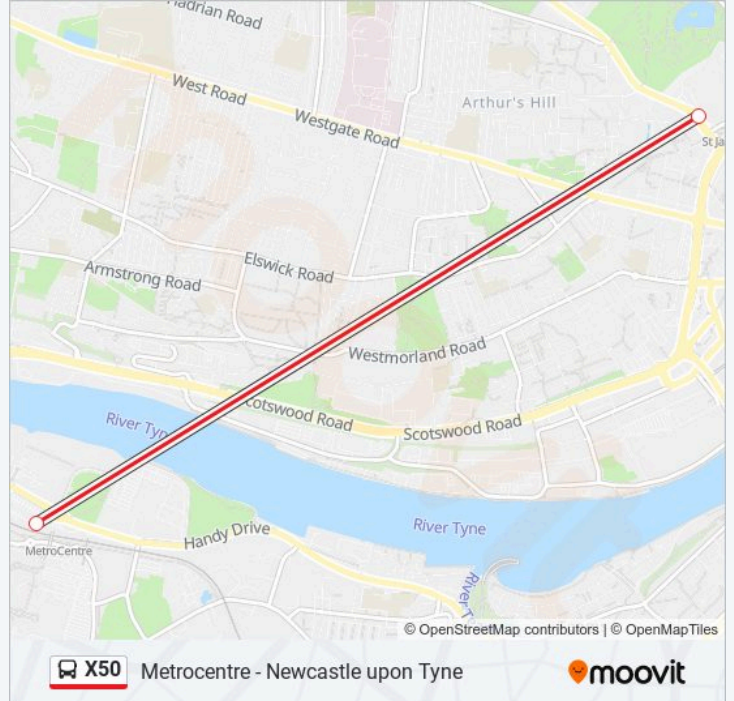

Metrocentre - Newcastle upon Tyne

Get The App

The X50 bus line (Metrocentre - Newcastle upon Tyne) has 2 routes. For regular weekdays, their operation hours are:
(1) Metrocentre: 20:45 - 21:45(2) Newcastle upon Tyne: 16:45 - 18:30
Use the Moovit App to find the closest X50 bus station near you and find out when is the next X50 bus arriving.

Direction: Metrocentre

2 stops

[VIEW LINE SCHEDULE](#)

Barrack Road-St James Park, Newcastle upon Tyne

Coach Park, Metrocentre

X50 bus Time Schedule

Metrocentre Route Timetable:

Sunday	Not Operational
Monday	Not Operational
Tuesday	Not Operational
Wednesday	20:45 - 21:45
Thursday	Not Operational
Friday	Not Operational
Saturday	13:30 - 14:30

X50 bus Info

Direction: Metrocentre

Stops: 2

Trip Duration: 15 min

Line Summary:

Direction: Newcastle upon Tyne

2 stops

[VIEW LINE SCHEDULE](#)

X50 bus Info

Direction: Newcastle upon Tyne

Stops: 2

Trip Duration: 15 min

Line Summary:

X50 bus time schedules and route maps are available in an offline PDF at moovitapp.com. Use the Moovit App to see live bus times, train schedule or subway schedule, and step-by-step directions for all public transit in North East and Cumbria.