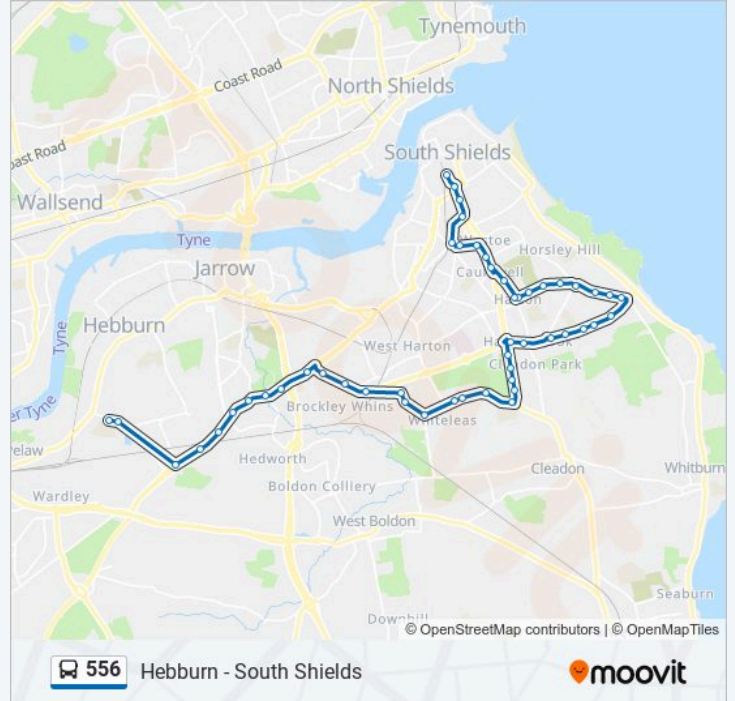

King George Road-Elm Avenue, Cleadon Park

King George Road-Park Avenue, Cleadon Park

King George Road-Cleadon Park, Cleadon Park

Prince Edward Road-King George Road, Harton Nook

Harton Nook

Prince Edward Road-Centenary Avenue, Harton Nook

Prince Edward Road-Russell Avenue, Cleadon Park

Prince Edward Road-Wayside, Marsden

Prince Edward Road-Ingleside, Marsden

Prince Edward Road-Valley Lane, Marsden

Marsden Lane - Prince Edward Road East, Marsden

Marsden Lane-Hampshire Way, Marsden

Marsden Lane-Fulwell Avenue, Marsden

Horsley Hill Square, Horsley Hill

Marsden Road-Barbour Avenue, Horsley Hill

Marsden Road-Bulmer Road, Harton

Marsden Road-Moor Lane East, Harton

Marsden Road-The Cloisters, Harton

Sunderland Road-Marsden Road, Harton

Sunderland Road-Holmfield Avenue, Harton

Sunderland Road-Morpeth Avenue, Westoe

Sunderland Road-Grosvenor Mews, Westoe

Dean Road - Sunderland Road, Westoe

Dean Road-Marlborough Street, Chichester

Chichester Road, Chichester

Chichester Road-Imeary Street, Westoe

Westoe Road - Erskine Road, South Shields

Fowler Street - Town Hall, South Shields

Interchange, South Shields