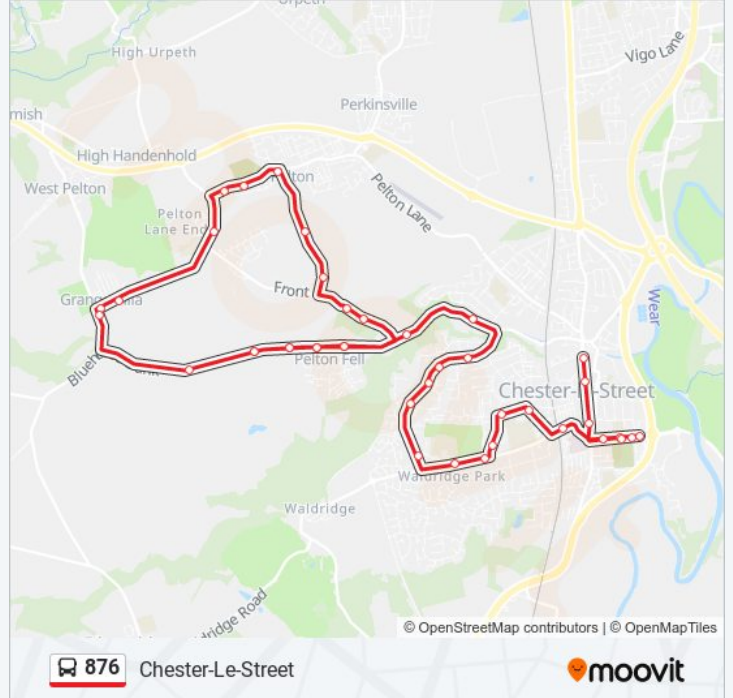

Direction: Chester-Le-Street

41 stops

[VIEW LINE SCHEDULE](#)

- Grange Terrace, Pelton Fell
- Plunkett Terrace, Pelton Fell
- Gardiner Crescent, Pelton Fell
- Glenside View Estate, Pelton Fell
- Glenside Terrace, Pelton Fell
- Colliery Inn, Pelton Fell
- Station Road End, Pelton Fell
- Bernard Terrace, Pelton Fell
- Kingsway - Bridge, Pelton
- Church, Pelton
- Aged Miners Homes, Pelton
- Edward Terrace, Newfield
- Pavilion, Grange Villa
- Club, Grange Villa
- Crossroads, Grange Villa
- The Moorings, Pelton Fell
- Grange Terrace, Pelton Fell
- Plunkett Terrace, Pelton Fell
- Gardiner Crescent, Pelton Fell
- Glenside View Estate, Pelton Fell
- Burnthouse Bankfoot, Pelton Fell
- Glen Terrace, Chester-Le-Street

Stops: 41

Trip Duration: 31 min

Line Summary:

Wynyard, Chester-Le-Street
 Cragside, Chester-Le-Street
 Gibside, Chester-Le-Street
 Matfen Court, Chester-Le-Street
 Netherton Close, Chester-Le-Street
 Whitehill Inn, Chester-Le-Street
 Waldrige Rd - Second Ave, Chester-Le-Street
 Second Ave - Yetholm Ave, Chester-Le-Street
 Bullion Lane - Schools, Chester-Le-Street
 Bullion Hall, Chester-Le-Street
 West Lane, Chester-Le-Street
 Ropery Lane Roundabout, Chester-Le-Street
 Ropery Lane Rc School, Chester-Le-Street
 Lancaster Terrace, Chester-Le-Street
 Lancaster Terrace, Chester-Le-Street
 Ropery Lane Rc School, Chester-Le-Street
 Black Horse, Chester-Le-Street
 Lambton Arms Ph, Chester-Le-Street
 Front Street, Chester-Le-Street

Direction: Newfield

25 stops

[VIEW LINE SCHEDULE](#)

Ropery Lane Rc School, Chester-Le-Street
 Lancaster Terrace, Chester-Le-Street
 Lancaster Terrace, Chester-Le-Street
 Ropery Lane Rc School, Chester-Le-Street
 West Lane, Chester-Le-Street
 Bullion Hall, Chester-Le-Street
 Bullion Lane - Schools, Chester-Le-Street
 Second Ave - Yetholm Ave, Chester-Le-Street
 Whitehill Inn, Chester-Le-Street
 Netherton Close, Chester-Le-Street