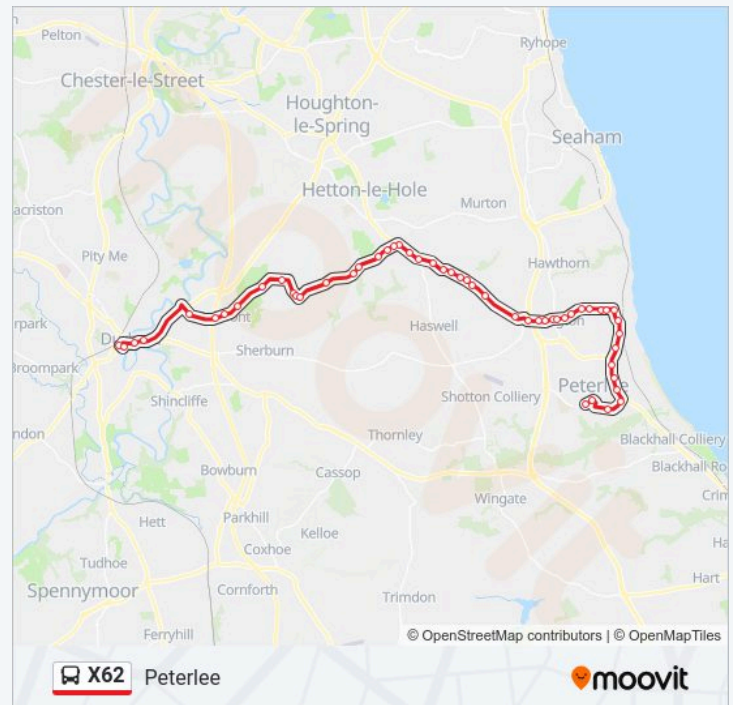

Sportsmans Arms, Belmont

Belmont Link Road, Gilesgate Moor

The Chains - Woodman, Durham

Claypath Millennium Place, Durham

Leazes Road - Millburngate Bridge, Durham

Bus Station Stand D, Durham

Direction: Peterlee

52 stops

[VIEW LINE SCHEDULE](#)

- Bus Station Stand D, Durham
- Millburngate Stand A, Durham
- Claypath Millennium Place, Durham
- The Chains - Woodman, Durham
- Belmont Link Road, Gilesgate Moor
- Sportsmans Arms, Belmont
- Vicarage, Belmont
- Bainbridge Street, Belmont
- Fatfield House Farm, Low Pittington
- Front Street, Low Pittington
- Wellington Street, High Pittington
- Hallgarth View, High Pittington
- Norman Terrace, High Pittington
- Hillside Farm, High Pittington
- School, Elemore Hall
- Elemore Lane-Bramble House, Easington Lane
- Elemore Lane-James Terrace, Easington Lane
- Elemore Lane-Dorset Street, Easington Lane
- Elemore Lane-Grasmere Avenue, Easington Lane
- High Street, Easington Lane
- South Hetton Road-St Marys Church, Easington Lane
- South Hetton Road-Snippers Gate, Easington Lane
- Hedley Terrace, South Hetton
- Health Centre, South Hetton
- Grey Horse Store, South Hetton
- Cricket Club, South Hetton
- Welfare Crescent Shops, South Hetton
- Gregson Terrace, South Hetton

X62 bus Time Schedule

Peterlee Route Timetable:

Sunday	Not Operational
Monday	16:10
Tuesday	16:10
Wednesday	16:10
Thursday	16:10
Friday	16:10
Saturday	Not Operational

X62 bus Info

Direction: Peterlee

Stops: 52

Trip Duration: 52 min

Line Summary:

West Moor House Farm, South Hetton

Pesspool Lane Ends, Easington Village

Roundabout, Easington Village

The Grove, Easington Village

Church, Easington Village

Post Office, Easington Village