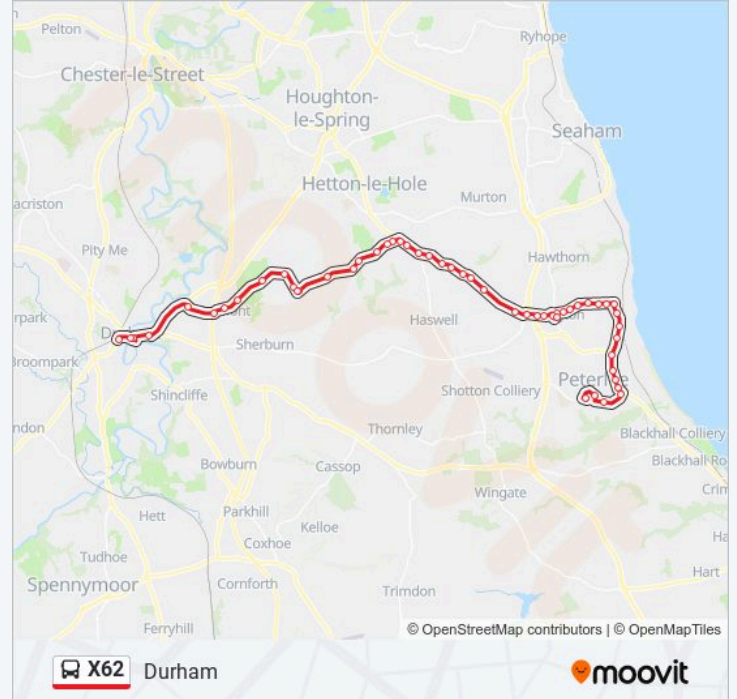

Sportsmans Arms, Belmont

Belmont Link Road, Gilesgate Moor

The Chains - Woodman, Durham

Claypath Millennium Place, Durham

Leazes Road - Millburngate Bridge, Durham

Bus Station Stand D, Durham

Direction: Peterlee

52 stops

[VIEW LINE SCHEDULE](#)

- Bus Station Stand D, Durham
- Millburngate Stand A, Durham
- Claypath Millennium Place, Durham
- The Chains - Woodman, Durham
- Belmont Link Road, Gilesgate Moor
- Sportsmans Arms, Belmont
- Vicarage, Belmont
- Bainbridge Street, Belmont
- Fatfield House Farm, Low Pittington
- Front Street, Low Pittington
- Wellington Street, High Pittington
- Hallgarth View, High Pittington
- Norman Terrace, High Pittington
- Hillside Farm, High Pittington
- School, Elemore Hall
- Elemore Lane-Bramble House, Easington Lane
- Elemore Lane-James Terrace, Easington Lane
- Elemore Lane-Dorset Street, Easington Lane
- Elemore Lane-Grasmere Avenue, Easington Lane
- High Street, Easington Lane
- South Hetton Road-St Marys Church, Easington Lane
- South Hetton Road-Snippers Gate, Easington Lane
- Hedley Terrace, South Hetton
- Health Centre, South Hetton
- Grey Horse Store, South Hetton
- Cricket Club, South Hetton
- Welfare Crescent Shops, South Hetton
- Gregson Terrace, South Hetton

Trip Duration: 52 min

Line Summary:

West Moor House Farm, South Hetton

Pesspool Lane Ends, Easington Village

Roundabout, Easington Village

The Grove, Easington Village

Church, Easington Village

Post Office, Easington Village