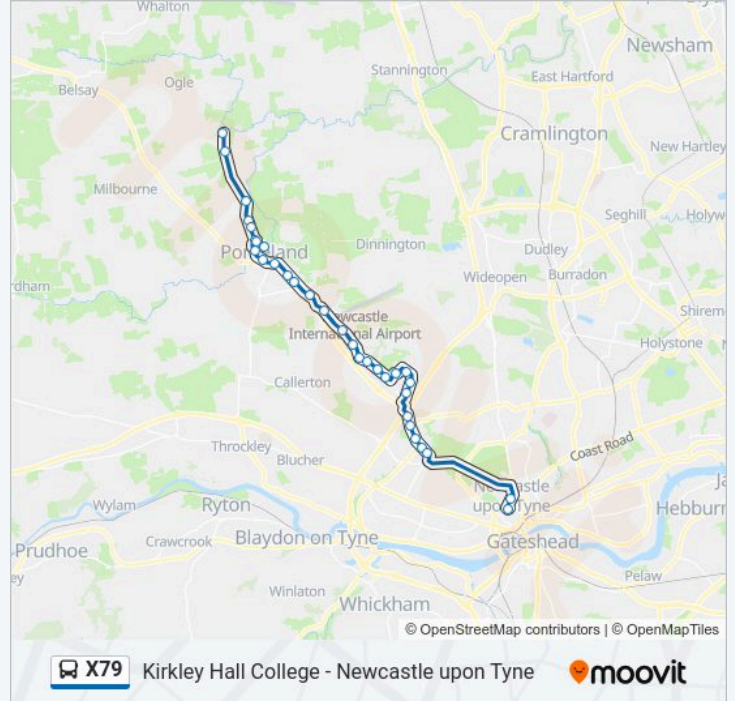

X79 bus Info

Direction: Kirkley Hall College

Stops: 31

Trip Duration: 37 min

Line Summary:

Cheviot View, Ponteland

Bell Villas, Ponteland

Thornhill Road Shops, Ponteland

Coates Middle School, Ponteland

Ashbrooke Drive, Ponteland

Thornhill Road, Ponteland

Police Hq Road End, Ponteland

Smallburn, Ponteland

Hiddlestone, Ponteland

Main Lodge, Kirkley Hall College

College, Kirkley Hall College

Direction: Newcastle upon Tyne

34 stops

[VIEW LINE SCHEDULE](#)

College, Kirkley Hall College

Main Lodge, Kirkley Hall College

Hiddlestone, Ponteland

Smallburn, Ponteland

Police Hq Road End, Ponteland

Sunday	Not Operational
Monday	16:35
Tuesday	16:35
Wednesday	16:35
Thursday	16:35
Friday	16:35
Saturday	Not Operational

X79 bus Info

Direction: Newcastle upon Tyne

Stops: 34

Trip Duration: 41 min

Line Summary: