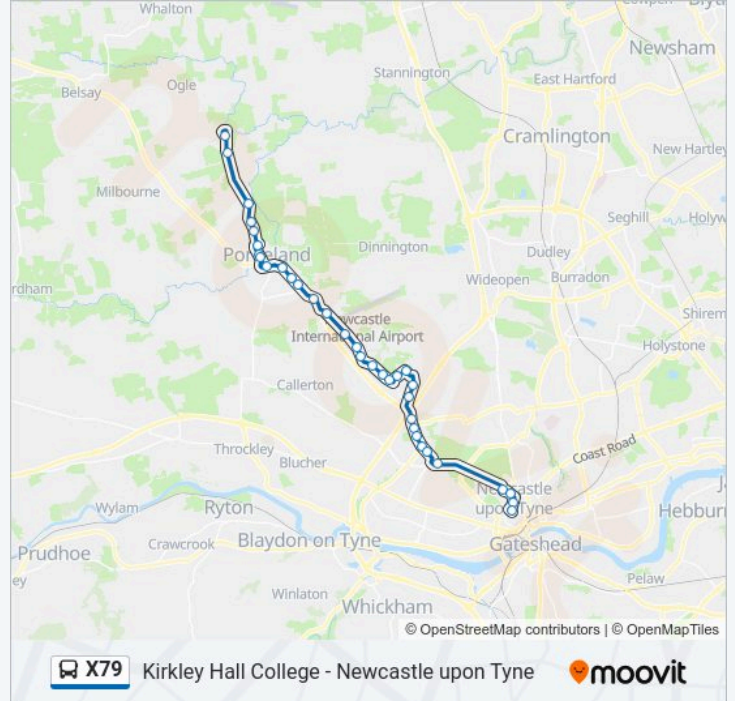

Use the Moovit App to find the closest X79 bus station near you and find out when is the next X79 bus arriving.

Direction: Kirkley Hall College

31 stops

[VIEW LINE SCHEDULE](#)

- Eldon Square Bus Station, Newcastle upon Tyne
- Haymarket Barras Bridge, Newcastle upon Tyne
- Ponteland Road - Greenhill View, Cowgate
- Ponteland Road-Springfield Road, Cowgate
- Ponteland Road-Fuchsia Place, Blakelaw
- Ponteland Road - Antrim Close, Kenton Bar
- Ponteland Road - St Buryan Crescent, Kenton Bar
- Brunton Lane-Tudor Way, Kingston Park
- Brunton Lane, Kingston Park
- Windsor Way-Ascot Walk, Kingston Park
- Brunton Road-Teddington Close, Kingston Park
- Kenton Bank Foot
- Ponteland Road-Bullock Steads, Kenton Bank Foot
- Ponteland Road-South Drive, Woolsington
- Ponteland Road - Green Lane, Woolsington
- Ponteland Road-Bee Croft, Woolsington
- Ponteland Rd-Hawthorn Cottage, Callerton Parkway
- Ponteland Road - Newcastle Airport, Airport
- Prestwick Road End, Prestwick
- Elm Road, Prestwick

Ponteland Road-South Drive, Woolsington

Ponteland Road-Bullock Steads, Kenton Bank Foot

Kenton Bank Foot

Brunton Road-Teddington Close, Kingston Park

Windsor Way-Brunton Road, Kingston Park

Brunton Lane, Kingston Park

Brunton Lane-Beamister Way, Kingston Park

Ponteland Road - Hazeldene Avenue, Kenton Bar

Ponteland Road - Kenton Lane, Kenton Bar

Cowgate-Ponteland Road, Kenton Bar

Ponteland Road-Eastern Way, Cowgate

Ponteland Road-St Peters Church, Cowgate

Ponteland Road - Moorhead, Cowgate

Claremont Rd-Claremont Pl, Newcastle upon Tyne

Claremont Road-Museum, Newcastle upon Tyne

Haymarket Barras Bridge, Newcastle upon Tyne

Eldon Square Bus Station, Newcastle upon Tyne