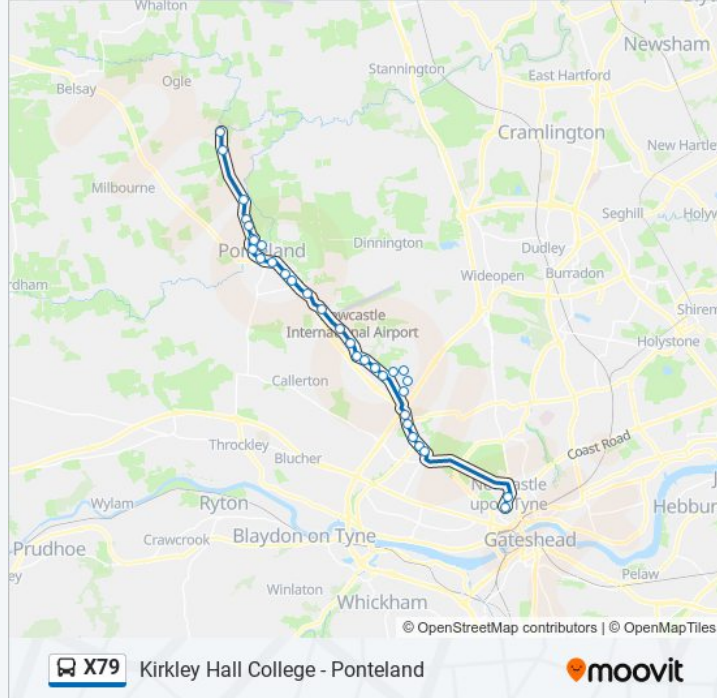

Direction: Kirkley Hall College

29 stops

[VIEW LINE SCHEDULE](#)

- Eldon Square Bus Station, Newcastle upon Tyne
- Haymarket Barras Bridge, Newcastle upon Tyne
- Ponteland Road - Greenhill View, Cowgate
- Ponteland Road-Springfield Road, Cowgate
- Ponteland Road-Fuchsia Place, Blakelaw
- Ponteland Road - Antrim Close, Kenton Bar
- Ponteland Road - St Buryan Crescent, Kenton Bar
- Brunton Lane-Tudor Way, Kingston Park
- Brunton Lane, Kingston Park
- Windsor Way-Ascot Walk, Kingston Park
- Brunton Road-Teddington Close, Kingston Park
- Kenton Bank Foot
- Ponteland Road-Bullock Steads, Kenton Bank Foot
- Ponteland Road-South Drive, Woolsington
- Ponteland Road - Green Lane, Woolsington
- Ponteland Road-Bee Croft, Woolsington
- Ponteland Rd-Hawthorn Cottage, Callerton Parkway
- Ponteland Road - Newcastle Airport, Airport
- Prestwick Road End, Prestwick
- Elm Road, Prestwick
- Cheviot View, Ponteland

X79 bus Info

Direction: Kirkley Hall College

Stops: 29

Trip Duration: 33 min

Line Summary:

Bell Villas, Ponteland

Berwick Court, Ponteland

Thornhill Road, Ponteland

Police Hq Road End, Ponteland

Smallburn, Ponteland

Hiddlestone, Ponteland

Main Lodge, Kirkley Hall College

College, Kirkley Hall College

Direction: Newcastle upon Tyne

34 stops

[VIEW LINE SCHEDULE](#)

X79 bus Info

Direction: Newcastle upon Tyne

Stops: 34

Trip Duration: 41 min

Line Summary:

Ponteland Road-Bullock Steads, Kenton Bank Foot

Kenton Bank Foot

Brunton Road-Teddington Close, Kingston Park