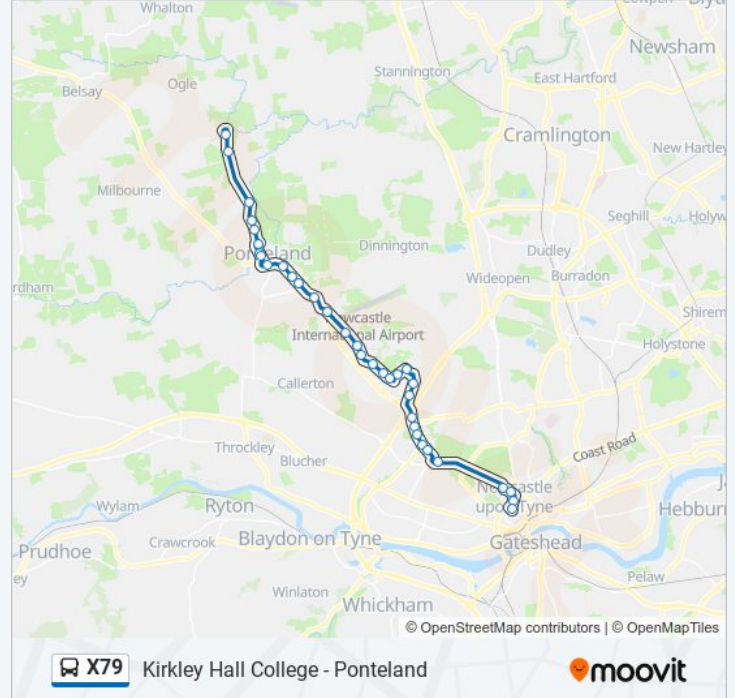

X79 bus Info

Direction: Newcastle upon Tyne

Stops: 34

Trip Duration: 41 min

Line Summary:

Ponteland Road-Bullock Steads, Kenton Bank Foot

Kenton Bank Foot

Brunton Road-Teddington Close, Kingston Park

Windsor Way-Brunton Road, Kingston Park

Brunton Lane, Kingston Park

Brunton Lane-Beaminster Way, Kingston Park

Ponteland Road - Hazeldene Avenue, Kenton Bar

Ponteland Road - Kenton Lane, Kenton Bar

Cowgate-Ponteland Road, Kenton Bar

Ponteland Road-Eastern Way, Cowgate

Ponteland Road-St Peters Church, Cowgate

Ponteland Road - Moorhead, Cowgate

Claremont Rd-Claremont Pl, Newcastle upon Tyne

Claremont Road-Museum, Newcastle upon Tyne

Haymarket Barras Bridge, Newcastle upon Tyne

Eldon Square Bus Station, Newcastle upon Tyne

Direction: Ponteland

8 stops

[VIEW LINE SCHEDULE](#)

College, Kirkley Hall College

Main Lodge, Kirkley Hall College

Hiddlestone, Ponteland

Smallburn, Ponteland