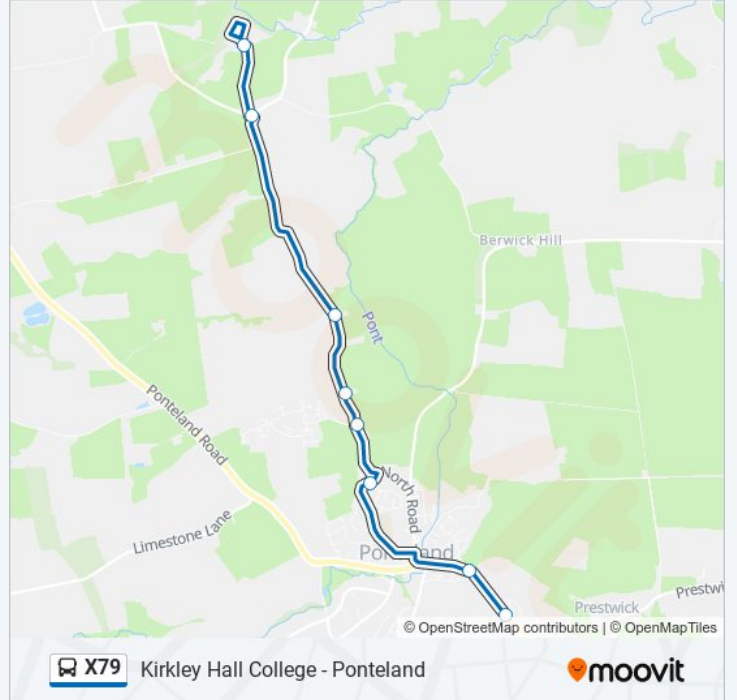

Windsor Way-Brunton Road, Kingston Park

Brunton Lane, Kingston Park

Brunton Lane-Beaminster Way, Kingston Park

Ponteland Road - Hazeldene Avenue, Kenton Bar

Ponteland Road - Kenton Lane, Kenton Bar

Cowgate-Ponteland Road, Kenton Bar

Eldon Square Bus Station, Newcastle upon Tyne

Direction: Ponteland

8 stops

[VIEW LINE SCHEDULE](#)

College, Kirkley Hall College

Main Lodge, Kirkley Hall College

Hiddlestone, Ponteland

Smallburn, Ponteland

Police Hq Road End, Ponteland

Ashbrooke Drive, Ponteland

Clickemin Bridge, Ponteland

Cheviot View, Ponteland

X79 bus Time Schedule

Ponteland Route Timetable:

Sunday	Not Operational
Monday	08:42
Tuesday	08:42
Wednesday	08:42
Thursday	08:42
Friday	08:42
Saturday	Not Operational

X79 bus Info

Direction: Ponteland

Stops: 8

Trip Duration: 9 min

Line Summary:

X79 bus time schedules and route maps are available in an offline PDF at moovitapp.com. Use the [Moovit App](#) to see live bus times, train schedule or subway schedule, and step-by-step directions for all public transit in North East and Cumbria.