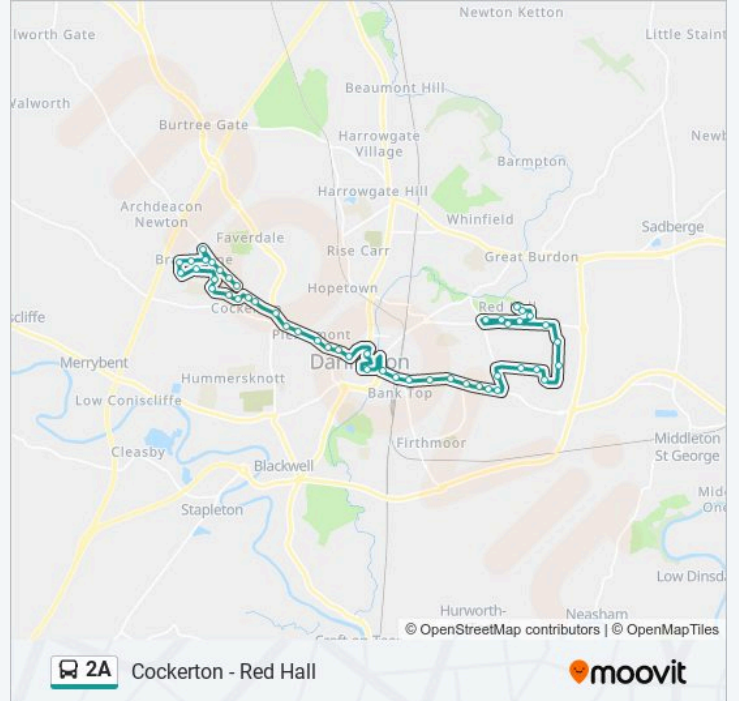

Amazon, Lingfield

Symmetry Park, Lingfield

Stops: 24

Trip Duration: 23 min

Line Summary:

Direction: Red Hall

48 stops

[VIEW LINE SCHEDULE](#)

Woburn Avenue, Branksome

Shops, Branksome

Branksome Hall Drive, Branksome

Wyvern Academy, Branksome

Rosedale Crescent, Branksome

2A bus Time Schedule

Red Hall Route Timetable:

Sunday	16:52 - 17:12
Monday	06:24 - 17:10
Tuesday	06:24 - 17:10
Wednesday	06:24 - 17:10
Thursday	06:24 - 17:10
Friday	06:24 - 17:10
Saturday	06:44 - 17:05

2A bus Info

Direction: Red Hall

Stops: 48

Trip Duration: 44 min

Line Summary:

Fountains View, Branksome
Cockerton Cricket Club, Cockerton
Newton Court, Cockerton
Cockerton Library, Cockerton
Dene Grove, Pierremont
Pierremont Crescent, Pierremont
Hawkesbury Mews, Pierremont
Holy Trinity Church, Darlington
Maude Street, Darlington
Four Riggs, Darlington
Northgate, Darlington
Tubwell Row, Darlington
Hippodrome, Darlington
Darlington Rail Station Main Entrance, Darlington
Central Park, Eastbourne
Bright Street, Eastbourne
Cobden Street, Eastbourne
Yarm Road Post Office, Eastbourne
The Wheatsheaf, Eastbourne
St Herbert's Church, Eastbourne
Mcmullen Road Roundabout, Eastbourne
Lingfield Green, Lingfield
Kellaw Road, Lingfield
Henson Road, Lingfield
Morton Road, Lingfield
Amazon, Lingfield
Symmetry Park, Lingfield
B6279 Symmetry Park, Darlington
Westpoint Road, Lingfield
Red Hall Drive, Red Hall
Headingley Crescent, Red Hall
Bramall Lane, Red Hall

Aviemore Court, Red Hall

Twickenham Rise, Red Hall

Badminton Close, Red Hall

2A bus time schedules and route maps are available in an offline PDF at [moovitapp.com](https://www.moovitapp.com). Use the Moovit App to see live bus times, train schedule or subway schedule, and step-by-step directions for all public transit in North East and Cumbria.