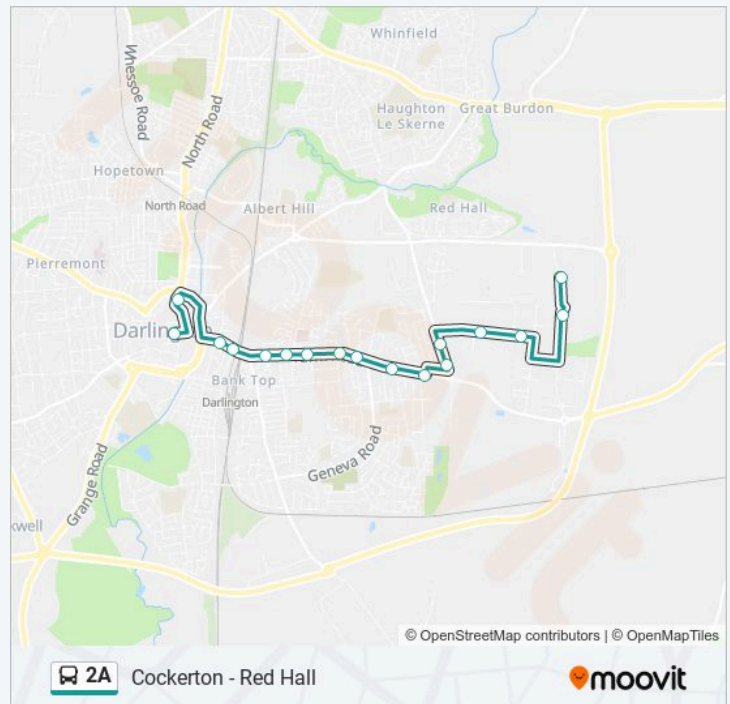

Ellerton Close, Branksome

Jedburgh Drive, Branksome

Woburn Avenue, Branksome

Shops, Branksome

Branksome Hall Drive, Branksome

Wyvern Academy, Branksome

Rosedale Crescent, Branksome

Fountains View, Branksome

Wednesday

Not Operational

Thursday

Not Operational

Friday

Not Operational

Saturday

05:03

2A bus Info

Direction: Darlington

Stops: 17

Trip Duration: 13 min

Line Summary:

Direction: Lingfield

24 stops

[VIEW LINE SCHEDULE](#)

2A bus Info

Direction: Lingfield

Tubwell Row, Darlington

Hippodrome, Darlington

Darlington Rail Station Main Entrance, Darlington

Central Park, Eastbourne

Bright Street, Eastbourne

Cobden Street, Eastbourne