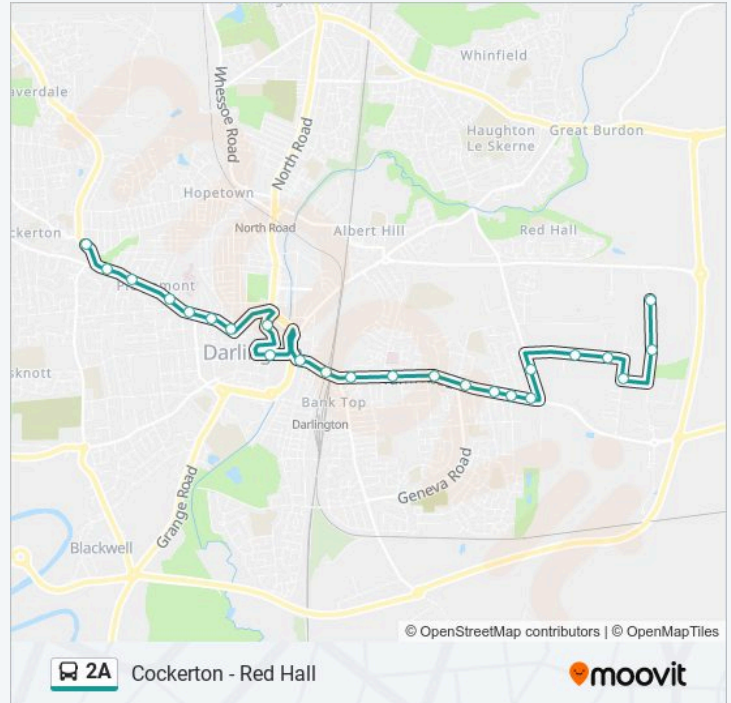

2A bus Info

Direction: Lingfield

Tubwell Row, Darlington

Hippodrome, Darlington

Darlington Rail Station Main Entrance, Darlington

Central Park, Eastbourne

Bright Street, Eastbourne

Cobden Street, Eastbourne

Yarm Road Post Office, Eastbourne

The Wheatsheaf, Eastbourne

St Herbert's Church, Eastbourne

Mcmullen Road Roundabout, Eastbourne

Lingfield Green, Lingfield

Kellaw Road, Lingfield

Henson Road, Lingfield

Morton Road, Lingfield

Amazon, Lingfield

Symmetry Park, Lingfield

Stops: 24

Trip Duration: 23 min

Line Summary:

Direction: Red Hall

48 stops

[VIEW LINE SCHEDULE](#)

2A bus Info

Direction: Red Hall

Stops: 48

Trip Duration: 44 min

Line Summary:

Fountains View, Branksome
Cockerton Cricket Club, Cockerton
Newton Court, Cockerton
Cockerton Library, Cockerton
Dene Grove, Pierremont
Pierremont Crescent, Pierremont
Hawkesbury Mews, Pierremont
Holy Trinity Church, Darlington
Maude Street, Darlington
Four Riggs, Darlington
Northgate, Darlington
Tubwell Row, Darlington
Hippodrome, Darlington
Darlington Rail Station Main Entrance, Darlington
Central Park, Eastbourne
Bright Street, Eastbourne
Cobden Street, Eastbourne
Yarm Road Post Office, Eastbourne
The Wheatsheaf, Eastbourne
St Herbert's Church, Eastbourne
Mcmullen Road Roundabout, Eastbourne
Lingfield Green, Lingfield
Kellaw Road, Lingfield
Henson Road, Lingfield
Morton Road, Lingfield
Amazon, Lingfield
Symmetry Park, Lingfield
B6279 Symmetry Park, Darlington
Westpoint Road, Lingfield
Red Hall Drive, Red Hall
Headingley Crescent, Red Hall
Bramall Lane, Red Hall