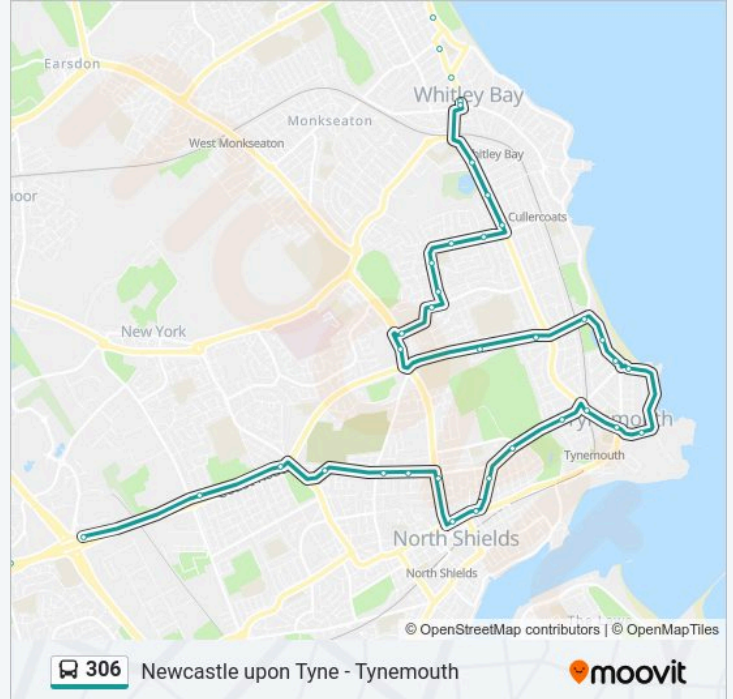

Albion Road-Brandling Terrace, North Shields

Linskill Terrace-Jackson Street, North Shields

Linskill Terrace-Washington Tce, North Shields

King Edward Road-Mill Grove, Tynemouth

Manor Road-Birtley Avenue, Tynemouth

Tynemouth Village, Tynemouth

Tynemouth Village, Tynemouth

Grand Parade - Hotspur Street, Tynemouth

Grand Parade-Abbey Drive, Tynemouth

Grand Parade-Boating Lake, Tynemouth

Beach Road, Tynemouth

Beach Road, Tynemouth

Beach Road, Tynemouth

Preston North Road - Morrisons, Preston Grange

Hartburn Road, Preston Grange

Hartington Road-Farlam Avenue, Marden

Ennerdale Road-Hayton Road, Marden

Ennerdale Road-Lorton Avenue, Marden

Park Avenue-Beach Avenue, Whitley Bay

Park Road, Whitley Bay

The Links - Eastbourne Gardens, Whitley Bay

306 time schedules and route maps are available in an offline PDF at moovitapp.com. Use the Moovit App to see live bus times, train schedule or subway schedule, and step-by-step directions for all public transit in North East and Cumbria.