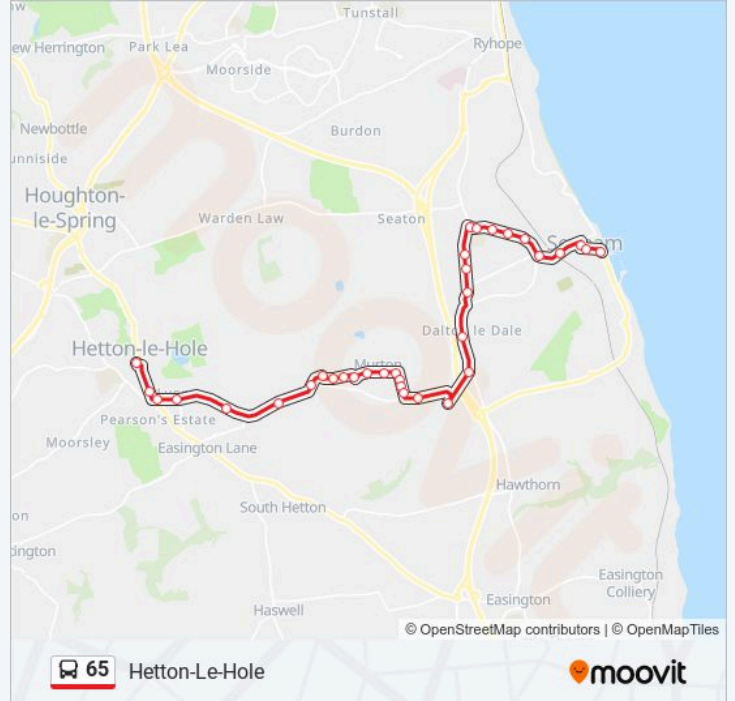

Sunday	17:35
Monday	20:46
Tuesday	20:46
Wednesday	20:46
Thursday	20:46
Friday	20:46
Saturday	20:46

65 bus Info

Direction: Hetton-Le-Hole

Stops: 34

Trip Duration: 27 min

Line Summary:

Colliery Inn, Murton

Store Clock, Murton

Station, Murton

Murton Moor, Murton

Colliery Lane-Eppleton Hall, Hetton-Le-Hole

Colliery Lane-Lyons Avenue, Hetton-Le-Hole

Colliery Lane-Four Lane Ends, Hetton-Le-Hole

Station Road-Industrial Estate, Hetton-Le-Hole

Hetton Le Hole Interchange, Hetton-Le-Hole

Direction: Seaham

60 stops

[VIEW LINE SCHEDULE](#)

Bus Station Stand E, Durham

Millburngate Stand A, Durham

Claypath Millennium Place, Durham

The Chains - Woodman, Durham

Direction: Seaham

Stops: 60

Trip Duration: 58 min

Line Summary:

Bucks-Notts Road Junc, Belmont

The Links - Buckinghamshire Road End, Belmont

The Links - Shops, Belmont

Bainbridge Street, Belmont