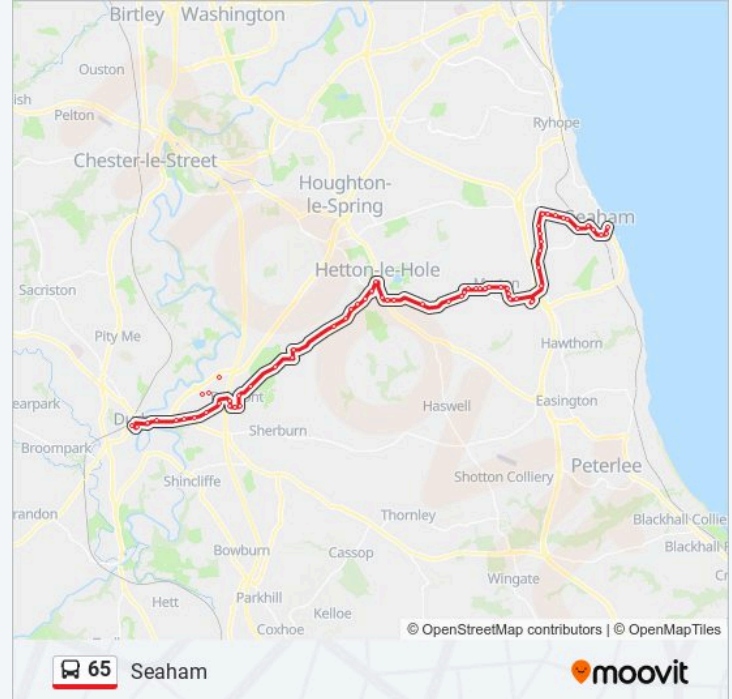

Hetton Le Hole Interchange, Hetton-Le-Hole

Direction: Seaham

60 stops

[VIEW LINE SCHEDULE](#)

Bus Station Stand E, Durham

Millburngate Stand A, Durham

Claypath Millennium Place, Durham

The Chains - Woodman, Durham

Direction: Seaham

Stops: 60

Trip Duration: 58 min

Line Summary:

Bucks-Notts Road Junc, Belmont

The Links - Buckinghamshire Road End, Belmont

The Links - Shops, Belmont

Bainbridge Street, Belmont

Wellfield Road, Murton

Wellfield Road Club, Murton

Hostel, Murton

Barnes Road, Murton

Library - School, Murton

Woods Terrace, Murton

Store Clock, Murton

Colliery Inn, Murton

Crossings, Murton

Shopping Centre, Dalton Park

Road End, Cold Hesledon

Times Inn, Dalton-Le-Dale

Dalton Heights Roundabout, New Seaham

Mount Pleasant, New Seaham

Westlea Shops, New Seaham

Eastlea Store, New Seaham