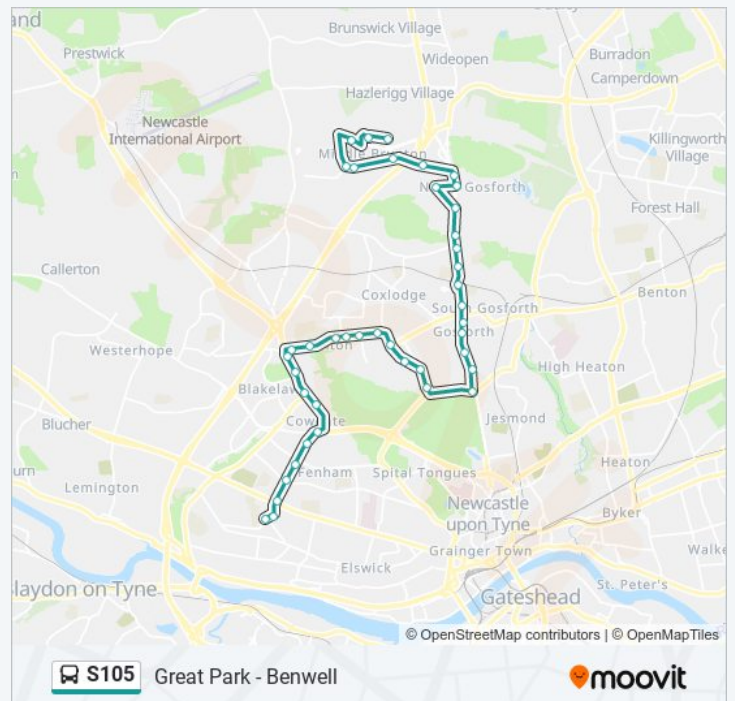

Great Park - Benwell

Get The App

The S105 line Great Park - Benwell has one route. For regular weekdays, their operation hours are:

(1) Benwell: 07:16

Use the Moovit App to find the closest S105 station near you and find out when is the next S105 arriving.

Direction: Benwell

42 stops

[VIEW LINE SCHEDULE](#)

- Sir Bobby Robson Way, Great Park
- Great Parkway - Sage Offices, Great Park
- Wagonway Drive, Great Park
- Wagonway Drive, Great Park
- Roseden Way, Great Park
- Brunton Lane, Great Park
- Brunton Lane-Farm Cottages, Great Park
- Great North Road-Glamis Avenue, Gosforth
- Great North Road-Norwood Avenue, Gosforth
- Brunton Park Polwarth Drive, Gosforth
- Brunton Park, Gosforth
- Great North Road-Three Mile Inn, Gosforth
- Great North Road-Broadway East, Gosforth
- Great North Road-Park Avenue, Gosforth
- Regent Centre Interchange, Gosforth
- Lansdowne Terrace, Gosforth
- High Street - S Cross Street, Gosforth
- High Street-Rosewood Terrace, Gosforth
- High Street-The Grove, Gosforth
- Great North Road-Moorfield, Gosforth
- Grandstand Road-Blue House, West Jesmond
- Kenton Road-Montagu Avenue, Kenton

S105 Time Schedule

Benwell Route Timetable:

Sunday	Not Operational
Monday	07:16
Tuesday	07:16
Wednesday	07:16
Thursday	07:16
Friday	07:16
Saturday	Not Operational

S105 Info

Direction: Benwell

Stops: 42

Trip Duration: 69 min

Line Summary:

Kenton Road-Kenton Avenue, Kenton

Kenton Road-Northumberland Avenue, Kenton

Kenton Park Shops, Kenton

Kenton Lane-Eastwood Gardens, Kenton

Kenton Lane-The Crossway, Kenton

Kenton Lane-The Ridgeway, Kenton