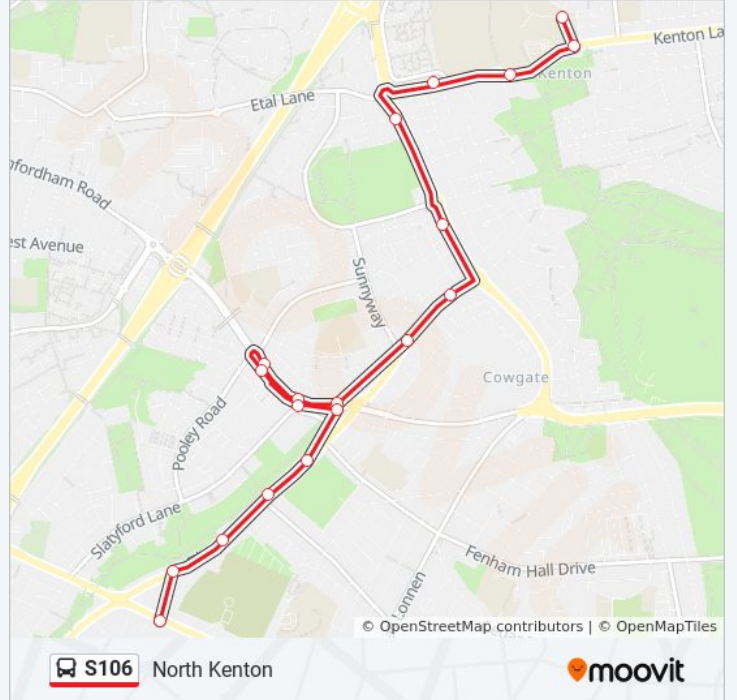

S106 bus time schedules and route maps are available in an offline PDF at moovitapp.com. Use the [Moovit App](#) to see live bus times, train schedule or subway schedule, and step-by-step directions for all public transit in North East and Cumbria.

[About Moovit](#) • [MaaS Solutions](#) • [Supported Countries](#) • [Mooviter Community](#)

© 2024 Moovit - All Rights Reserved

Check Live Arrival Times