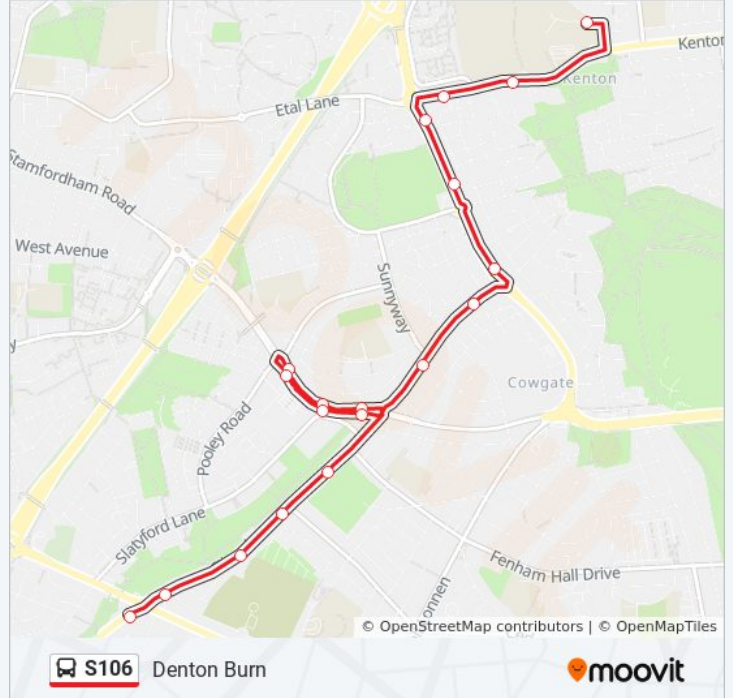

**Direction: Denton Burn**

19 stops

[VIEW LINE SCHEDULE](#)

- Kenton School, North Kenton
- Kenton Lane-Moor Lane, Kenton Bar
- Kenton Lane - Ashover Road, Kenton Bar
- Ponteland Road - Kenton Lane, Kenton Bar
- Cowgate-Ponteland Road, Kenton Bar
- Ponteland Road-Eastern Way, Cowgate
- Springfield Road-Firfield Road, Cowgate
- Springfield Road-Deepbrook Road, Cowgate
- Stamfordham Road-Silver Lonnen, Slatyford
- Stamfordham Road-Slatyford Lane, Slatyford
- Stamfordham Road - Pooley Road, Slatyford
- Stamfordham Road - Fulwell Green, Slatyford
- Stamfordham Road-Barclay Place, Slatyford
- Stamfordham Road-Viewforth Grove, Slatyford
- Silver Lonnen - Netherby Drive, Slatyford
- Silver Lonnen-Lanercost Drive, Slatyford
- Silver Lonnen-Ancroft Place, Denton Burn
- Silver Lonnen-Silverhill Drive, Denton Burn
- Denton Road-West Road, Denton Burn

**S106 bus Time Schedule**

Denton Burn Route Timetable:

Sunday	Not Operational
Monday	15:10
Tuesday	15:10
Wednesday	15:10
Thursday	15:10
Friday	15:10
Saturday	Not Operational

**S106 bus Info**

**Direction:** Denton Burn

**Stops:** 19

**Trip Duration:** 14 min

**Line Summary:**

**Direction: North Kenton**

19 stops

[VIEW LINE SCHEDULE](#)

- West Road-Brignall Gardens, Denton Burn
- Silver Lonnen-Henshaw Place, Denton Burn
- Silver Lonnen-Elrington Gardens, Denton Burn
- Silver Lonnen-Hesleyside Drive, Slatyford
- Silver Lonnen - Netherby Drive, Slatyford
- Stamfordham Road-Silver Lonnen, Slatyford
- Stamfordham Road-Slatyford Lane, Slatyford
- Stamfordham Road - Pooley Road, Slatyford
- Stamfordham Road - Fulwell Green, Slatyford
- Stamfordham Road-Barclay Place, Slatyford
- Stamfordham Road-Viewforth Grove, Slatyford
- Springfield Road-Sunnyway, Cowgate
- Springfield Road-Firfield Road, Cowgate
- Ponteland Road-Fuchsia Place, Blakelaw
- Ponteland Road - Antrim Close, Kenton Bar
- Kenton Lane - Hazeldene Avenue, Kenton Bar
- Kenton Lane-Moor Lane, Kenton Bar
- Kenton Lane-Drayton Road, Kenton