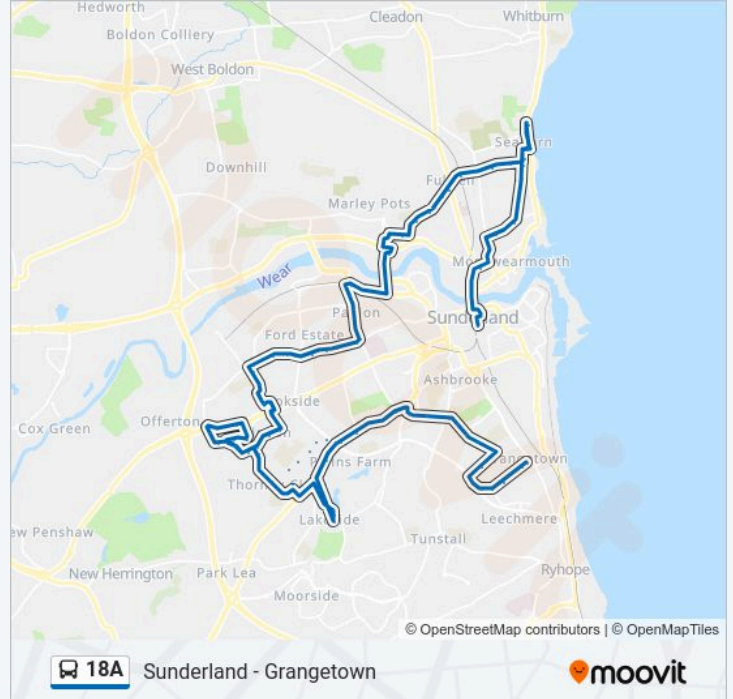

Thompson Road, Fulwell

Thompson Road-West Grange, Carley Hill

Thompson Road-Grange Park Avenue, Carley Hill

Thompson Road-Carley Road, Carley Hill

Thompson Road-Morgan Street, Southwick

Sunderland Road - Beaumont Street, Southwick

Queen Alexandra Bridge North End, Southwick

Queen Alexandra Bridge South End, Millfield

Pallion New Road-Woodbine Terrace, Pallion

Merle Terrace, Pallion

St Lukes Terrace, Pallion

Pallion Road, Ford

Hylton Road-Erith Terrace, Ford

Hylton Road-Cemetery, Ford

Hylton Road-Fordham Road, Ford

Hylton Road-Hadleigh Road, Hylton Lane Estate

Havelock Council Offices, Hylton Lane Estate

Hylton Road-Havelock Hospital, Hylton Lane Estate

Hylton Road-Palgrave Road, Pennywell

St Annes, Pennywell

Portsmouth Road-Hylton Road, Pennywell

Portsmouth Road-Shopping Precinct, Pennywell

Pennywell Road, Pennywell

Grindon Lane-Glenleigh Drive, Grindon

Gleneagles Road-Grindon Lane, Grindon

Gleneagles Road-Galashiels Road, Grindon

Gleneagles Road-Gainsborough Road, Grindon

Gleneagles Road-Gilbert Road, Grindon

Gleneagles Road, Grindon

Gartland Road-Rosewood Square, Hastings Hill

Sevenoaks Drive-Chester Road, Hastings Hill

Chester Road - Prestbury Road, Pennywell