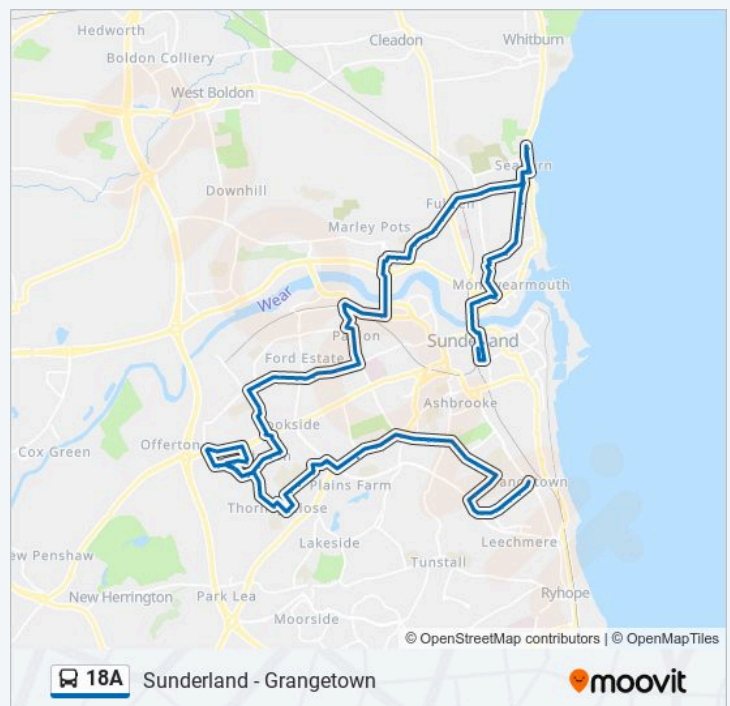

Leechmere Asda, Grangetown

Leechmere Road-Woodstock Avenue, Grangetown

Leechmere Road - Ryhope Road, Grangetown

Direction: Sunderland

90 stops

[VIEW LINE SCHEDULE](#)

Leechmere Road - Ryhope Road, Grangetown

The Prospect, Barnes Park

Sunningdale Road, Springwell

Sunningdale Road, Springwell

Silloth Road, Thorney Close

Telford Road-Toronto Road, Thorney Close

Telford Road-Tanfield Road, Thorney Close

Thorndale Road-Telford Road, Thorney Close

Thorndale Road - Thorney Close Rd, Thorney
Close

18A bus Time Schedule

Sunderland Route Timetable:

Sunday	Not Operational
Monday	07:17 - 14:00
Tuesday	07:17 - 14:00
Wednesday	07:17 - 14:00
Thursday	07:17 - 14:00
Friday	07:17 - 14:00
Saturday	Not Operational

18A bus Info

Direction: Sunderland

Stops: 90

Trip Duration: 67 min

Line Summary:

Tilbury Road-Thistle Road, Thorney Close

Tay Road-Gravesend Road, Grindon

Gleneagles Road-Gilbert Road, Grindon