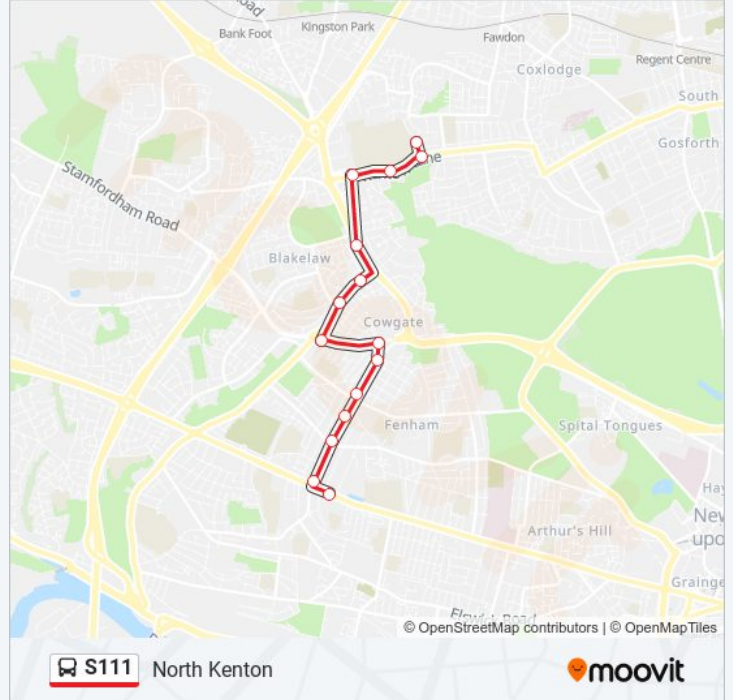

## Direction: Fenham

14 stops

[VIEW LINE SCHEDULE](#)

Kenton School, North Kenton  
Kenton Lane-Moor Lane, Kenton Bar  
Kenton Lane - Ashover Road, Kenton Bar  
Ponteland Road - Kenton Lane, Kenton Bar  
Cowgate-Ponteland Road, Kenton Bar  
Ponteland Road-Eastern Way, Cowgate  
Springfield Road-Firfield Road, Cowgate  
Springfield Road-Deepbrook Road, Cowgate  
Stamfordham Road-Yewvale Road, Cowgate  
Stamfordham Way, Cowgate  
Two Ball Lonnen, Cowgate  
Two Ball Lonnen-Cypress Avenue, Fenham  
Two Ball Lonnen - Lonnen Avenue, Fenham  
Two Ball Lonnen - Cedar Road, Fenham

## S111 bus Info

**Direction:** Fenham

**Stops:** 14

**Trip Duration:** 12 min

**Line Summary:**

**Direction: North Kenton**

15 stops

[VIEW LINE SCHEDULE](#)

- West Road-Tillmouth Gardens, Fenham
- Two Ball Lonnen-West Road, Fenham
- Two Ball Lonnen-Lanercost Drive, Fenham
- Two Ball Lonnen-Dahlia Place, Fenham
- Two Ball Lonnen-Netherby Drive, Fenham
- Two Ball Lonnen-Cypress Avenue, Fenham
- Stamfordham Way, Cowgate
- Stamfordham Road-Yewvale Road, Cowgate
- Springfield Road-Sunnyway, Cowgate
- Springfield Road-Firfield Road, Cowgate
- Ponteland Road-Fuchsia Place, Blakelaw
- Kenton Lane - Hazeldene Avenue, Kenton Bar
- Kenton Lane-Moor Lane, Kenton Bar
- Kenton Lane-Drayton Road, Kenton
- Kenton School, North Kenton

**S111 bus Info**

**Direction:** North Kenton

**Stops:** 15

**Trip Duration:** 16 min

**Line Summary:**

S111 bus time schedules and route maps are available in an offline PDF at [moovitapp.com](https://moovitapp.com). Use the [Moovit App](#) to see live bus times, train schedule or subway schedule, and step-by-step directions for all public transit in North East and Cumbria.