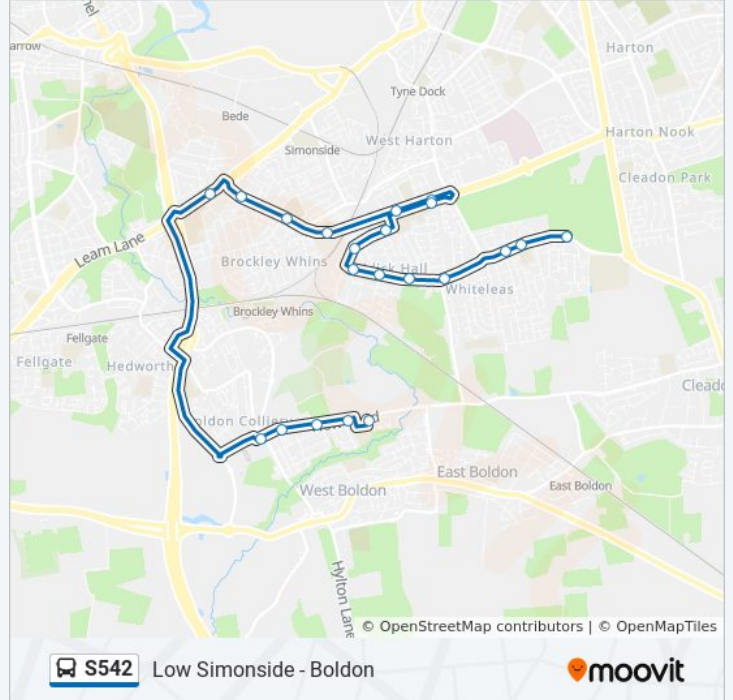

Sheridan Road - Chesterton Rd, Biddick Hall

Sheridan Road-Kingsley Avenue, Biddick Hall

S542 bus Time Schedule

Whiteleas Route Timetable:

Sunday	Not Operational
Monday	15:30
Tuesday	15:30
Wednesday	15:30
Thursday	15:30
Friday	15:30
Saturday	Not Operational

S542 bus Info

Direction: Whiteleas

Stops: 19

Trip Duration: 27 min

Line Summary:

- Galsworthy Road-Sheridan Road, Biddick Hall
- Galsworthy Road-Bunyan Avenue, Biddick Hall
- Galsworthy Road-Chesterton Road, Biddick Hall
- Galsworthy Road-Benton Road, Biddick Hall
- Nevinson Avenue-Gainsborough Avenue, Whiteleas
- Nevinson Avenue - Moreland Road, Whiteleas
- Nevinson Avenue-Tarragon Way, Whiteleas
- South Shields Community School, Whiteleas