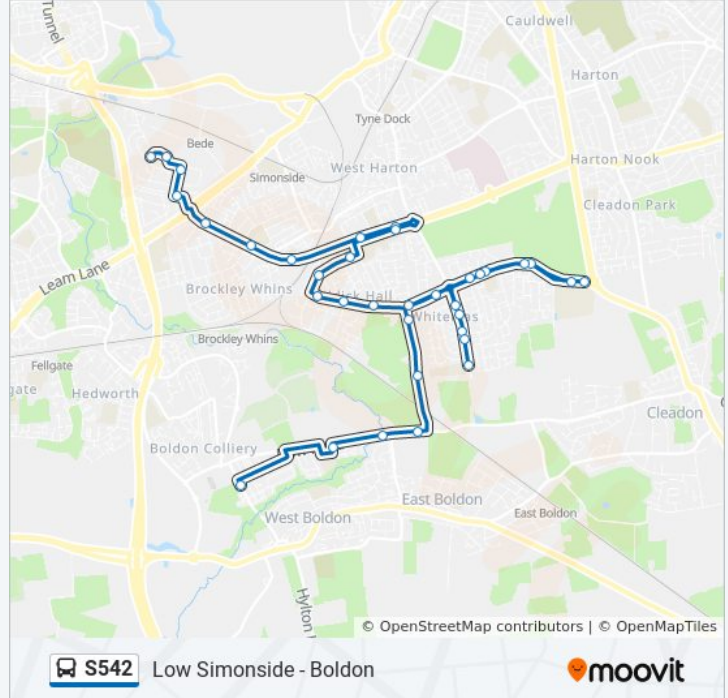

Nevinson Avenue-Tarragon Way, Whiteleas

Nevinson Avenue - Gainsborough Avenue, Whiteleas

Whiteleas Way-Hogarth Road, Whiteleas

Whiteleas Way-Sutherland Court, Whiteleas

Whiteleas Way-School, Whiteleas

Whiteleas Shops, Whiteleas

Whiteleas Way-Holbein Road, Whiteleas

Galsworthy Road-Whiteleas Way, Whiteleas

Benton Road-Chuter Ede, Whiteleas

Boldon Lane-Heaton Gardens, Whiteleas

New Road-Boldon Lane, Boldon

New Road-Brooke Avenue, Boldon

New Road-School, Boldon

New Road-Ernest Street, Boldon

New Road-John Street, Boldon

Direction: Whiteleas

19 stops

[VIEW LINE SCHEDULE](#)

Boldon School, Boldon

New Road-School, Boldon