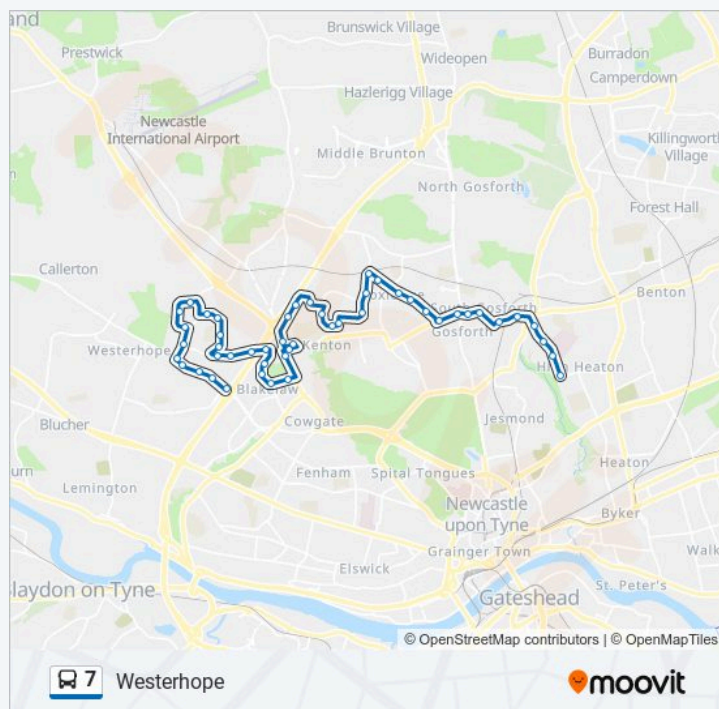

Freeman Road-Lilburn Gardens, South Gosforth

South Gosforth Roundabout, South Gosforth

Church Avenue-Church Road, South Gosforth

Church Avenue-Rectory Grove, Gosforth

Church Road - Moor Road North, Gosforth

Salter's Road - High Street, Gosforth

Salters Road-Linden Road, Gosforth

Jubilee Road-Jubilee Mews, Gosforth

Jubilee Road-Farnon Road, Coxlodge

Jubilee Road, Coxlodge

Jubilee Road-Redesdale Avenue, Coxlodge

Edgefield Avenue - the Meadows, Fawdon

Edgefield Avenue - Overfield Road, North Kenton

Edgefield Avenue - Kirkwood Drive, North Kenton

Kenton Shops, North Kenton

Hillsview Avenue, North Kenton

Hillsview Avenue-Bradwell Road, North Kenton

Hazeldene Avenue-Castle Close, North Kenton

Kenton Bar Estate, Kenton Bar

Hazeldene Avenue-Mallowburn Crescent, Kenton Bar

Hazeldene Avenue-Apperley Avenue, Kenton Bar

Hazeldene Avenue, Kenton Bar

Kenton Lane - Ashover Road, Kenton Bar

Ponteland Road - Kenton Lane, Kenton Bar

Blakelaw Road-Wilbury Place, Blakelaw

Blakelaw Road-Sunnyway, Blakelaw

Cragstone Avenue, Blakelaw

Cragston Avenue, Blakelaw

Etal Lane-Cragston Avenue, Kenton Bar

Etal Lane-Etal Way, Newbiggin Hall

Etal Lane-Haggerston Crescent, Newbiggin Hall

Etal Lane-Kyloe Place, Newbiggin Hall

Friday

22:17

Saturday

22:17

7 bus Info

Direction: Westerhope

Stops: 48

Trip Duration: 33 min

Line Summary: