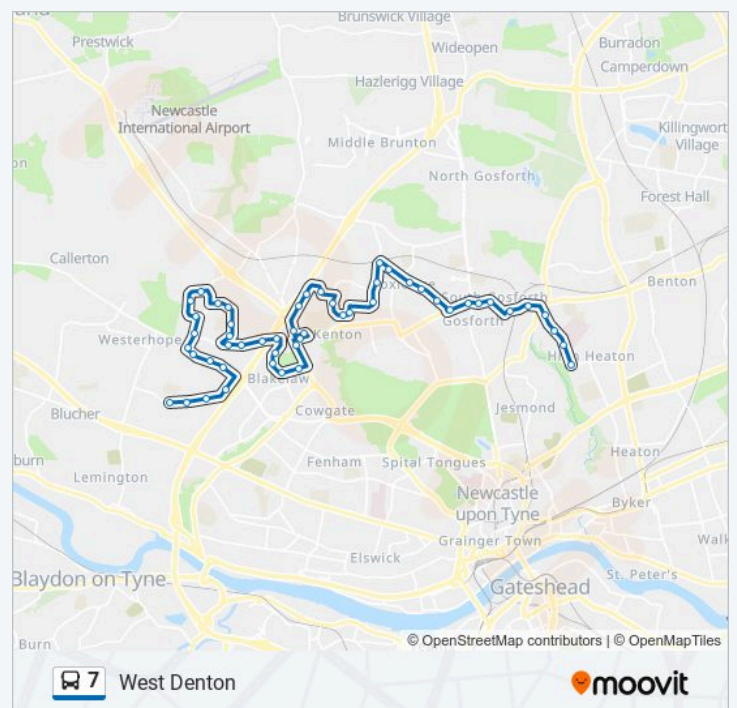

Metrocentre Interchange, Metrocentre

Direction: West Denton

51 stops

[VIEW LINE SCHEDULE](#)

Freeman Road-Hambledon Gardens, High Heaton
Freeman Hospital, High Heaton
Freeman Road-Castle Farm Road, South Gosforth
Freeman Road-Lilburn Gardens, South Gosforth
South Gosforth Roundabout, South Gosforth
Church Avenue-Church Road, South Gosforth
Church Avenue-Rectory Grove, Gosforth
Church Road - Moor Road North, Gosforth
Salter's Road - High Street, Gosforth
Salters Road-Linden Road, Gosforth
Jubilee Road-Jubilee Mews, Gosforth
Jubilee Road-Farnon Road, Coxlodge
Jubilee Road, Coxlodge
Jubilee Road-Redesdale Avenue, Coxlodge
Edgefield Avenue - the Meadows, Fawdon
Edgefield Avenue - Overfield Road, North Kenton
Edgefield Avenue - Kirkwood Drive, North Kenton
Kenton Shops, North Kenton
Hillsview Avenue, North Kenton
Hillsview Avenue-Bradwell Road, North Kenton
Hazeldene Avenue-Castle Close, North Kenton
Kenton Bar Estate, Kenton Bar
Hazeldene Avenue-Mallowburn Crescent, Kenton Bar
Hazeldene Avenue-Apperley Avenue, Kenton Bar
Hazeldene Avenue, Kenton Bar
Kenton Lane - Ashover Road, Kenton Bar
Ponteland Road - Kenton Lane, Kenton Bar
Blakelaw Road-Wilbury Place, Blakelaw

7 bus Time Schedule

West Denton Route Timetable:

Sunday	16:40
Monday	17:15
Tuesday	17:15
Wednesday	17:15
Thursday	17:15
Friday	17:15
Saturday	17:15

7 bus Info

Direction: West Denton

Stops: 51

Trip Duration: 35 min

Line Summary:

Blakelaw Road-Sunnyway, Blakelaw

Cragstone Avenue, Blakelaw

Cragston Avenue, Blakelaw

Etal Lane-Cragston Avenue, Kenton Bar

Etal Lane-Etal Way, Newbiggin Hall

Etal Lane-Haggerston Crescent, Newbiggin Hall