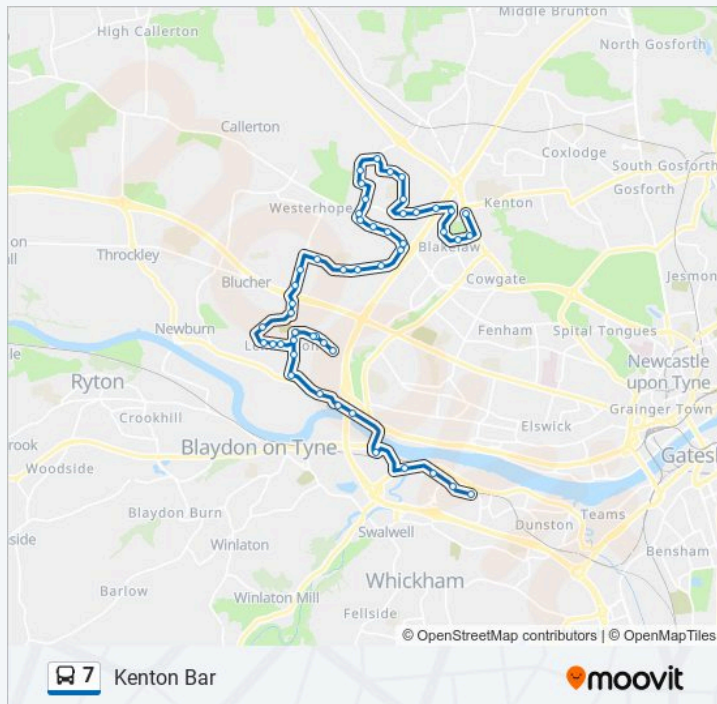

Stamfordham Road-Denton Way, Westerhope

Stamfordham Road-Queens Road, Westerhope

Stamfordham Road-Highfield Close, Westerhope

Stamfordham Road - Beaumont Terrace,
Westerhope

Newbiggin Lane - Crispin Court, Westerhope

Newbiggin Lane-Redburn Road, Newbiggin Hall

7 bus Info

Direction: Kenton Bar

Stops: 50

Trip Duration: 38 min

Line Summary:

Bedeburn Road-Westgarth, Newbiggin Hall
Newbiggin Hall Bedeburn Road, Newbiggin Hall
Bedeburn Road-East Thorpe, Newbiggin Hall
Trevelyan Drive - Eastgarth, Newbiggin Hall
Trevelyan Drive-Eastgarth, Newbiggin Hall
Trevelyan Drive-Langleeford Road, Newbiggin Hall
Etal Lane-Kyloe Place, Newbiggin Hall
Etal Lane-Haggerston Crescent, Newbiggin Hall
Etal Lane-Etal Way, Newbiggin Hall
Cragston Avenue-Craigmillar Avenue, Kenton Bar
Cragstone Avenue, Blakelaw
Blakelaw Road-Sunnyway, Blakelaw
Blakelaw Road-Wilbury Place, Blakelaw
Ponteland Road - Antrim Close, Kenton Bar

Direction: Metrocentre

77 stops

[VIEW LINE SCHEDULE](#)

Freeman Road-Hambledon Gardens, High Heaton
Freeman Hospital, High Heaton
Freeman Road-Castle Farm Road, South Gosforth
Freeman Road-Lilburn Gardens, South Gosforth
South Gosforth Roundabout, South Gosforth
Church Avenue-Church Road, South Gosforth
Church Avenue-Rectory Grove, Gosforth
Church Road - Moor Road North, Gosforth
Salter's Road - High Street, Gosforth
Salters Road-Linden Road, Gosforth
Jubilee Road-Jubilee Mews, Gosforth
Jubilee Road-Farnon Road, Coxlodge
Jubilee Road, Coxlodge
Jubilee Road-Redesdale Avenue, Coxlodge
Edgefield Avenue - the Meadows, Fawdon