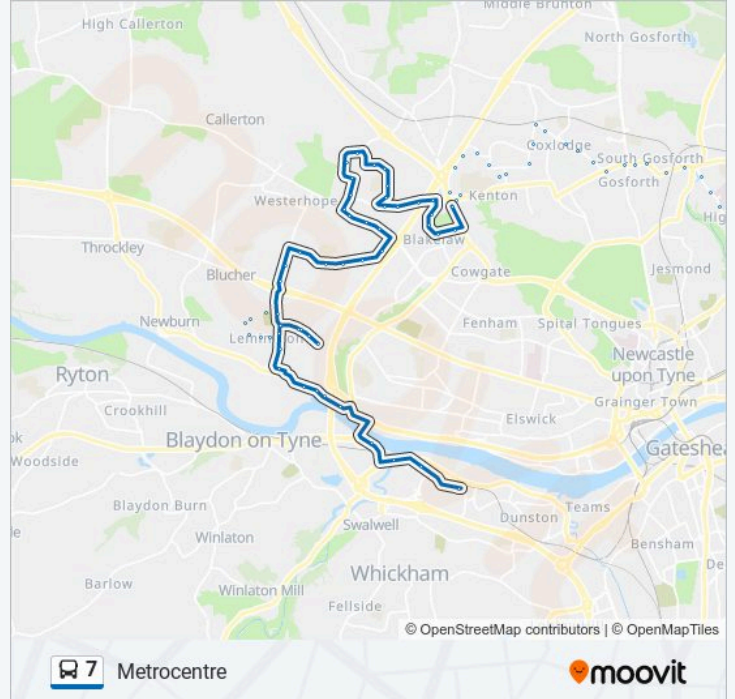

Trevelyan Drive-School, Newbiggin Hall

Trevelyan Drive-Eastgarth, Newbiggin Hall

Trevelyan Drive - Eastgarth, Newbiggin Hall

Bedeburn Road-Hareydene, Newbiggin Hall

Bedeburn Road, Newbiggin Hall

Bedeburn Road-Deneside, Newbiggin Hall

Newbiggin Lane-Trevelyan Drive, Newbiggin Hall

Newbiggin Lane - Stamfordham Road,
Westerhope

Stamfordham Road - Wheatfield Road,
Westerhope

Stamfordham Road-Denton Grove, Westerhope

Stamfordham Road-Windsor Crescent,
Westerhope

West Denton Way-Fenton Walk, West Denton

West Denton Way-Northumbria Walk, West
Denton

West Denton Way-Social Club, West Denton

West Denton Way - Shops, West Denton

West Denton Way-Fire Station, West Denton