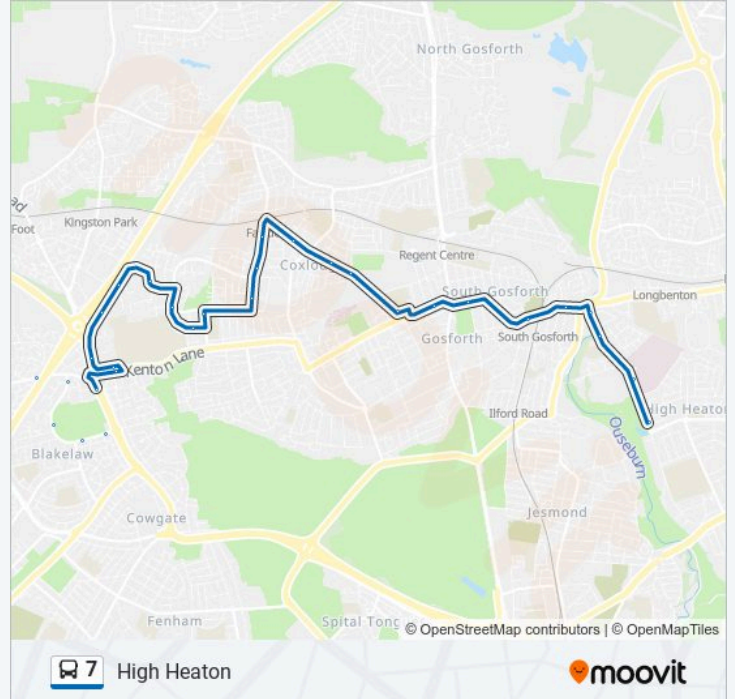

Trevelyan Drive-Eastgarth, Newbiggin Hall

Trevelyan Drive-Langleeford Road, Newbiggin Hall

Etal Lane-Kyloe Place, Newbiggin Hall

Etal Lane-Haggerston Crescent, Newbiggin Hall

Etal Lane-Etal Way, Newbiggin Hall

Cragston Avenue-Craigmillar Avenue, Kenton Bar

Cragstone Avenue, Blakelaw

Blakelaw Road-Sunnyway, Blakelaw

Blakelaw Road-Wilbury Place, Blakelaw

Ponteland Road - Antrim Close, Kenton Bar

Kenton Lane - Hazeldene Avenue, Kenton Bar

Hazeldene Avenue, Kenton Bar

Hazeldene Avenue-Apperley Avenue, Kenton Bar

Hazeldene Avenue-Mallowburn Crescent, Kenton Bar

Kenton Bar Estate, Kenton Bar

Hazeldene Avenue-Castle Close, North Kenton

Hillsview Avenue-Bradwell Road, North Kenton