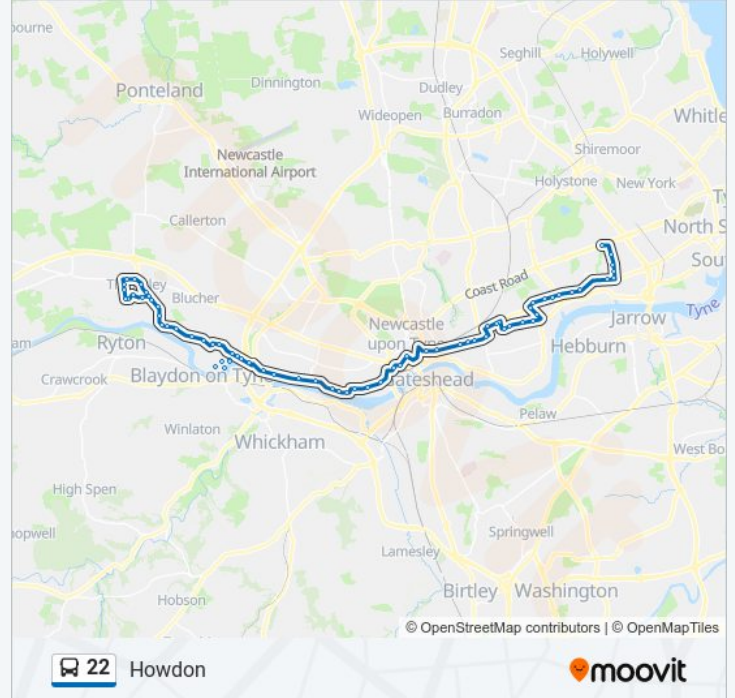

Churchill Street-Windsor Drive, Howdon

Churchill Street-Engine Inn Road, Howdon

Willington Square, Battle Hill

The Silverlink - Bittern Close, Silverlink

Silverlink-Kingfisher Way, Silverlink

Cobalt Business Park South, Cobalt

Shields Road-Heaton Park Road, Byker

Shields Road - Edwin Street, Byker

Shields Road-Robinson Street, Byker

Fossway, Byker

Shields Road-Depot Road, Byker

Shields Road-Bethel Avenue, Byker

Shields Road-Valentia Avenue, Byker

**Direction: Silverlink**

66 stops

[VIEW LINE SCHEDULE](#)

Hallow Drive-Newburn Road, Throckley  
Hallow Drive-The Causeway, Throckley  
Hallow Drive-Lowgate, Throckley  
Leazes Parkway, Throckley  
Coach Road-Leazes Parkway, Throckley  
Coach Road-Wellfield Close, Throckley  
Coach Road-Woodlands, Throckley  
Hexham Road-Middle School, Throckley  
Throckley Roundabout, Throckley  
Newburn Road - Sainsburys, Throckley  
Newburn Road-Appian Place, Throckley