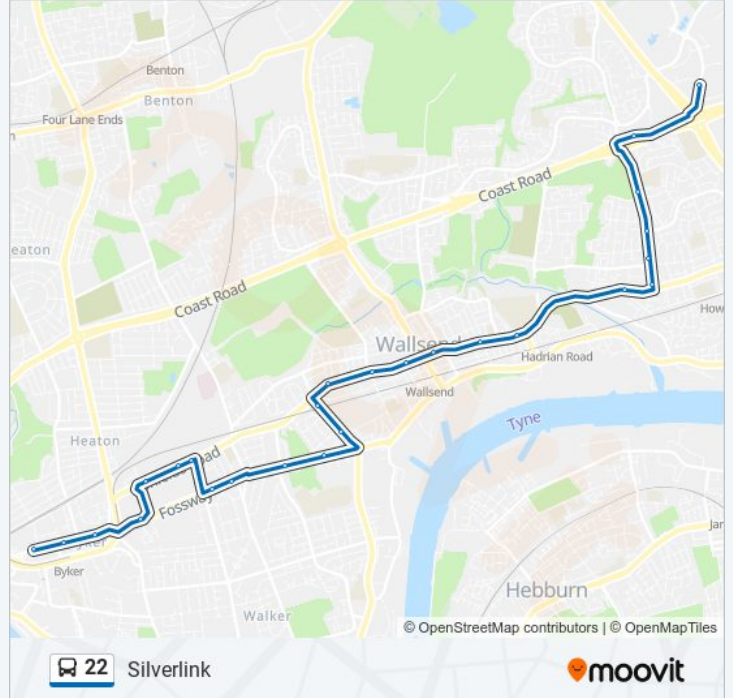

**Direction: Silverlink**

66 stops

[VIEW LINE SCHEDULE](#)

Hallow Drive-Newburn Road, Throckley  
Hallow Drive-The Causeway, Throckley  
Hallow Drive-Lowgate, Throckley  
Leazes Parkway, Throckley  
Coach Road-Leazes Parkway, Throckley  
Coach Road-Wellfield Close, Throckley  
Coach Road-Woodlands, Throckley  
Hexham Road-Middle School, Throckley  
Throckley Roundabout, Throckley  
Newburn Road - Sainsburys, Throckley  
Newburn Road-Appian Place, Throckley

**22 bus Info**

**Direction:** Silverlink

**Stops:** 66

**Trip Duration:** 63 min

**Line Summary:**

Newburn Road-Mayfield Avenue, Throckley  
Newburn Road-Garage, Newburn  
Newburn Road-Park Road, Newburn  
High Street - Church Bank, Newburn  
High Street-Church Road, Newburn  
High Street-Walbottle Road, Newburn  
Lemington Road-Keats Road, Lemington  
Lemington Road-Riverside Way, Lemington  
Northumberland Road, Lemington  
Tyne View - Montague Street, Lemington  
Scotswood Road-St Georges, Lemington  
Scotswood Road - Bells Close, Lemington  
Scotswood Road-Bells Close, Lemington  
Scotswood Road-B&Q, Scotswood  
Scotswood Bridge, Scotswood  
Scotswood Road-Vickers, Scotswood  
Whitehouse Enterprise Centre, Scotswood  
Scotswood Road-Whitehouse Road, Scotswood  
William Armstrong Drive-Ba, Elswick  
Newcastle Business Park, Elswick  
William Armstrong Drive-Monarch Road, Elswick  
Scotswood Road-Armstrong Drive, Elswick  
Scotswood Road-Park Road, Elswick  
Scotswood Road-College, Elswick  
Central Stn Clayton St, Newcastle upon Tyne  
Grainger Street-Stop 53, Newcastle upon Tyne  
Monument Market Street, Newcastle upon Tyne  
Newcastle Manors, Shieldfield  
New Bridge Street-Blackfriars, Shieldfield  
Shields Road-Heaton Park Road, Byker  
Shields Road - Edwin Street, Byker  
Shields Road-Robinson Street, Byker  
Fossway, Byker