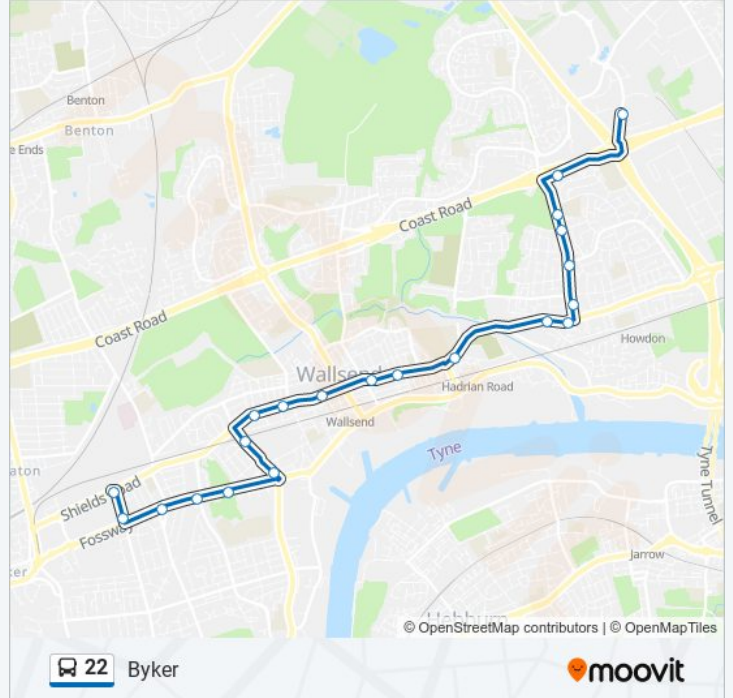

Use the Moovit App to find the closest 22 bus station near you and find out when is the next 22 bus arriving.

**Direction: Byker**

21 stops

[VIEW LINE SCHEDULE](#)

- The Silverlink- Bittern Close, Silverlink
- Willington Square, Howdon
- Churchill Street-School, Howdon
- Churchill Street-Perth Gardens, Howdon
- Churchill Street-Greenside Avenue, Howdon
- Churchill Street, Rosehill
- Tynemouth Road - Ravensworth Street, Rosehill
- Tynemouth Road-Rosehill Road, Rosehill
- Church Bank-Lodge Terrace, Hadrian Road
- High Street East-Court Building, Wallsend
- High Street East - Park Road, Wallsend
- High Street West, Wallsend
- High Street West-Lilac Road, Wallsend
- Shields Road-Firtree Avenue, Walkerville
- Stotts Road-Marmion Road, Walkerville
- Stotts Road Eastfield Avenue, Walkerville
- Fossway-Rutland Avenue, Walkergate
- Fossway-Westbourne Avenue, Walkergate
- Fossway - Scrogg Road, Walkergate
- Valentia Avenue, Byker
- Shields Road-Valentia Avenue, Byker

**22 bus Time Schedule**

Byker Route Timetable:

Sunday	23:12
Monday	23:12
Tuesday	23:12
Wednesday	23:12
Thursday	23:12
Friday	23:12
Saturday	23:12

**22 bus Info**

**Direction:** Byker

**Stops:** 21

**Trip Duration:** 18 min

**Line Summary:**

**Direction: Byker**

47 stops

[VIEW LINE SCHEDULE](#)

- Hallow Drive-Newburn Road, Throckley
- Hallow Drive-The Causeway, Throckley
- Hallow Drive-Lowgate, Throckley
- Leazes Parkway, Throckley
- Coach Road-Leazes Parkway, Throckley
- Coach Road-Wellfield Close, Throckley
- Coach Road-Woodlands, Throckley
- Hexham Road-Middle School, Throckley
- Throckley Roundabout, Throckley
- Newburn Road - Sainsburys, Throckley
- Newburn Road-Appian Place, Throckley
- Newburn Road-Mayfield Avenue, Throckley
- Newburn Road-Garage, Newburn
- Newburn Road-Park Road, Newburn
- High Street - Church Bank, Newburn
- High Street-Church Road, Newburn
- High Street-Walbottle Road, Newburn
- Lemington Road-Keats Road, Lemington