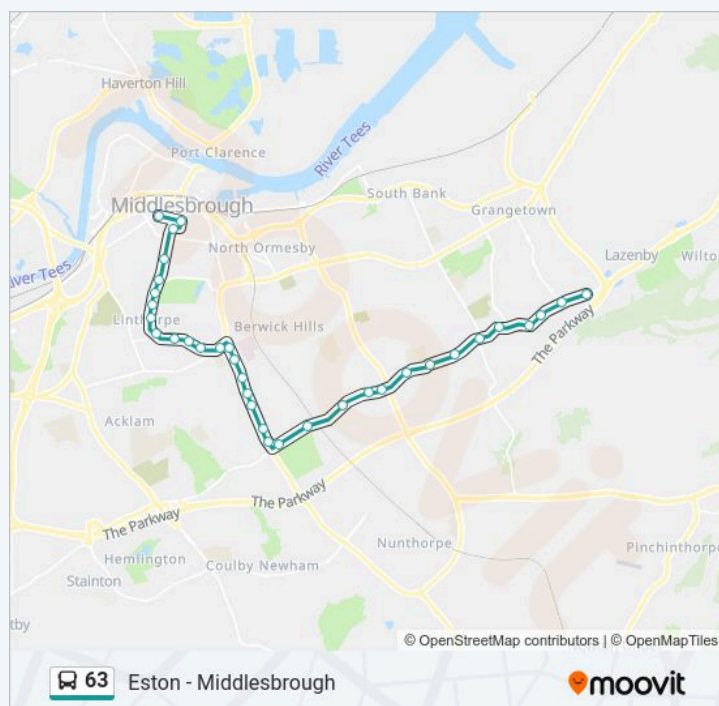

James Cook Hospital South, James Cook Hospital

Broadwell Road North End, Easterside

Broughton Avenue, Easterside

Marton Crossroads North, Marton

Marton Crossroads East, Marton

**63 bus Time Schedule**

South Lackenby Route Timetable:

Sunday	Not Operational
Monday	23:40
Tuesday	23:40
Wednesday	23:40
Thursday	23:40
Friday	23:40
Saturday	23:40

**63 bus Info**

**Direction:** South Lackenby

**Stops:** 34

**Trip Duration:** 32 min

**Line Summary:**