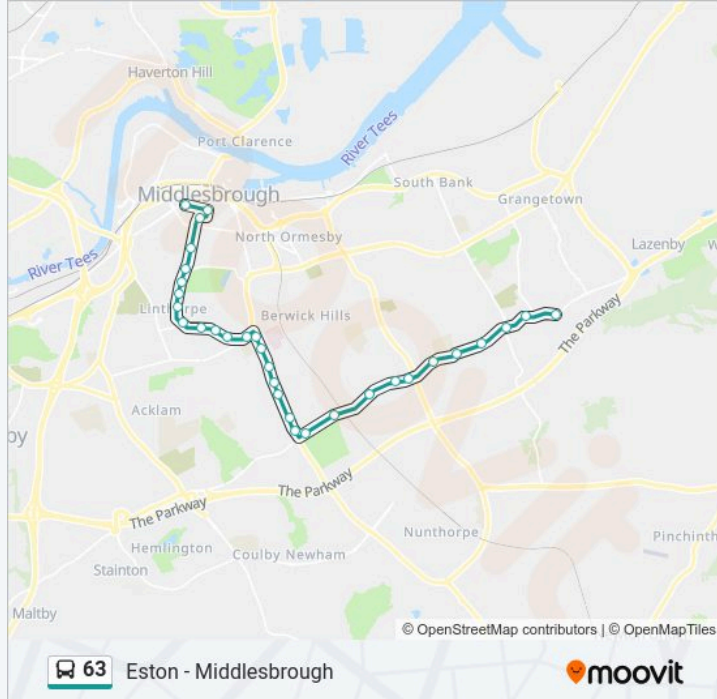

**Direction: Eston**

31 stops

[VIEW LINE SCHEDULE](#)

- Bus Station Stand 7, Middlesbrough
- Town Hall, Middlesbrough
- Cleveland Centre, Middlesbrough
- The Swatters Carr, Middlesbrough
- Ayresome Gardens, Ayresome
- Dorman Museum, Ayresome
- St Barnabas Church, Linthorpe
- Linthorpe Village, Linthorpe
- Lancaster Road, Linthorpe
- Mulgrave Road, Linthorpe
- Eastbourne Road Shops, Linthorpe
- Castle Way, Grove Hill
- Lambton Road, Grove Hill
- Regent Road, Grove Hill
- Roseberry Park, James Cook Hospital
- James Cook Hospital North, James Cook Hospital
- James Cook Hospital South, James Cook Hospital
- Broadwell Road North End, Easterside
- Broughton Avenue, Easterside
- Marion Crossroads North, Marton

**63 bus Info**

**Direction:** Eston

**Stops:** 31

**Trip Duration:** 30 min

**Line Summary:**

Marton Crossroads East, Marton

Marton Station, Marton

Parkside, Park End

The Crescent, Ormesby

Roundabout - High Street, Ormesby

Stapleford Road, Ormesby

Spencerbeck Farm, Ormesby

Normanby Hall Park, Normanby

Woodman Arms, Normanby

Woodgarth, Eston

Eston Square, Eston

### Direction: Middlesbrough

57 stops

[VIEW LINE SCHEDULE](#)

Regent Walk Shopping Centre, Redcar

The Plimsoll Line, Redcar

Moore Street, Redcar

Town Clock, Redcar

Redcar Central Rail Station, Redcar