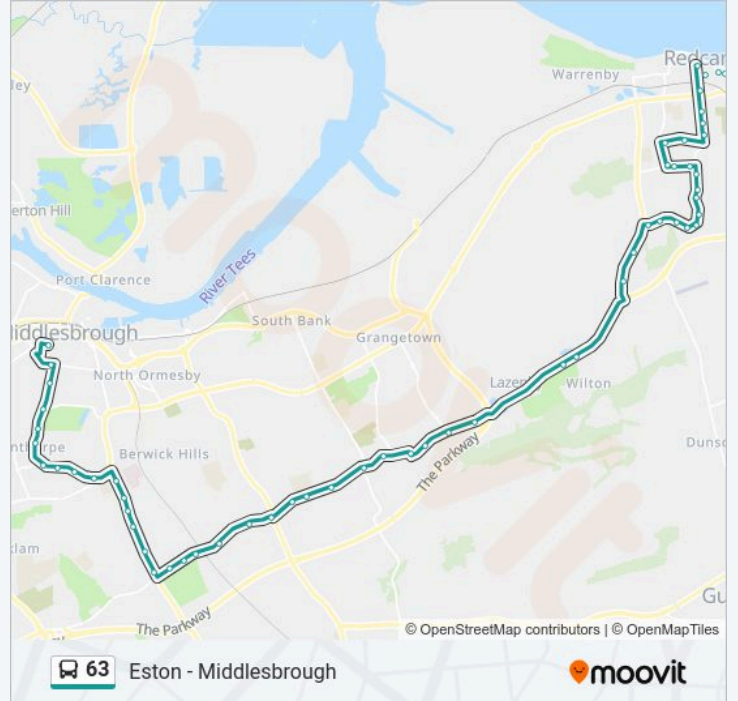

### 63 bus Info

**Direction:** Middlesbrough

**Stops:** 57

**Trip Duration:** 59 min

**Line Summary:**

Aldi, Redcar

Portland Walk, Redcar

Wykeham Close, Redcar

Roundabout - High Street, Ormesby

The Crescent, Ormesby

Parkside, Park End

Marton Station, Marton

The Ladle, Marton

Marton Crossroads East, Marton

Marton Crossroads North, Marton

Broughton Avenue, Easterside

Broadwell Road North End, Easterside

James Cook Hospital South, James Cook Hospital

James Cook Hospital North, James Cook Hospital

Regent Road, Grove Hill

Castle Way, Grove Hill

Eastbourne Road Shops, Linthorpe

### Direction: Redcar

22 stops

[VIEW LINE SCHEDULE](#)

Regent Walk Shopping Centre, Redcar

The Plimsoll Line, Redcar

Moore Street, Redcar

Town Clock, Redcar

Redcar Central Rail Station, Redcar