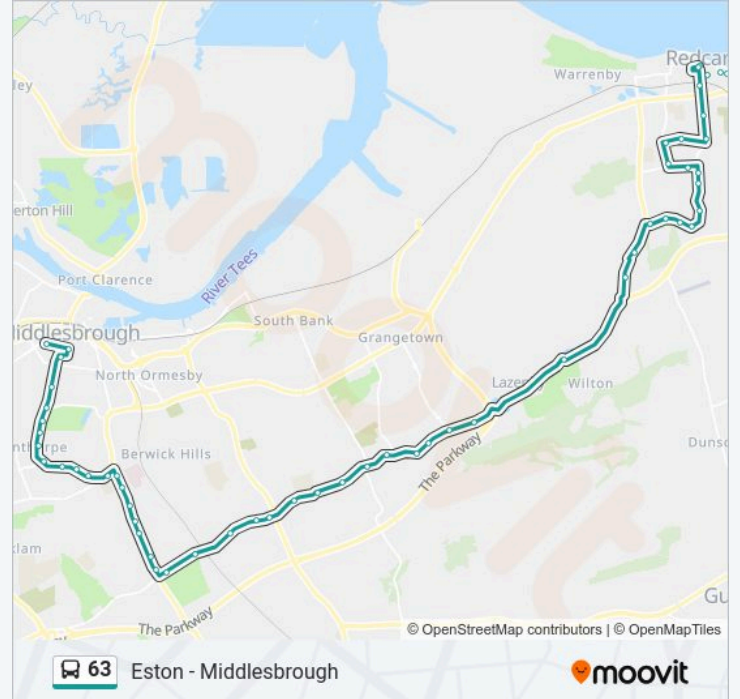

Broadwell Road North End, Easterside

Broughton Avenue, Easterside

Marion Crossroads North, Marion

Marion Crossroads East, Marion

Marion Station, Marion

Parkside, Park End

The Crescent, Ormesby

Roundabout - High Street, Ormesby

Stapleford Road, Ormesby

Spencerbeck Farm, Ormesby

Normanby Hall Park, Normanby

Woodman Arms, Normanby

Woodgarth, Eston

Eston Square, Eston

Barnaby House, Eston

Wychgate, Whale Hill

South Lackenby

International South Gate, Wilton

Kirkleatham Lane South End, Kirkleatham Village

Kirkleatham Business Park, Kirkleatham Village

Yew Tree Avenue, Redcar

Broxa Close, Redcar

Wykeham Close, Redcar

Portland Walk, Redcar

Trinity Walk, Redcar

Primary Care Hospital, Redcar

Lingmell Road, Redcar

Westmorland Road South End, Redcar

St Hilda's Church, Redcar

Newcomen Methodist Church - Troutbeck Road,
Redcar

Westmorland Road North End, Redcar

The Yorkshire Coble, Redcar