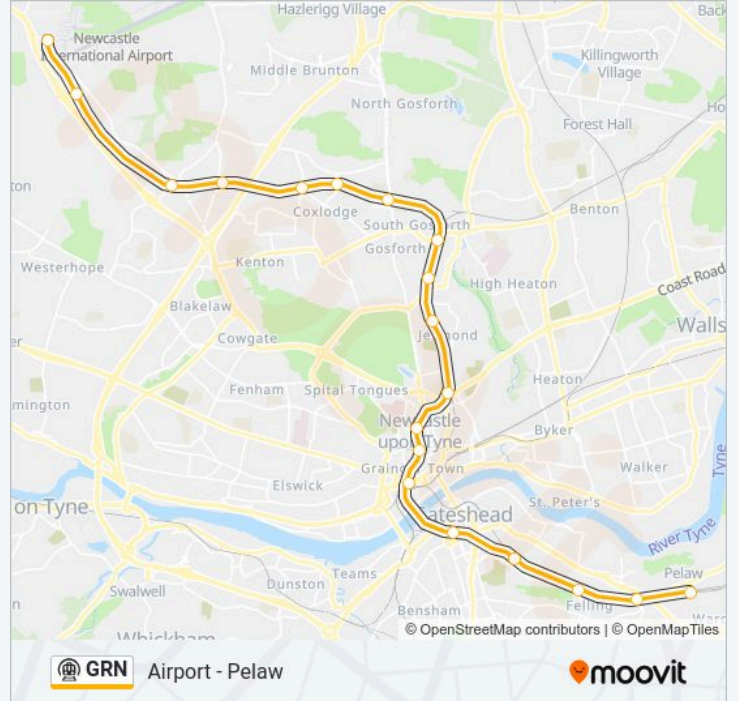

Airport - Pelaw

[Get The App](#)

The GRN subway line (Airport - Pelaw) has 3 routes. For regular weekdays, their operation hours are:

(1) Airport: 05:46 - 06:41(2) Pelaw: 23:10(3) Regent Centre: 23:17

Use the Moovit App to find the closest GRN subway station near you and find out when is the next GRN subway arriving.

Direction: Airport

19 stops

[VIEW LINE SCHEDULE](#)

- Pelaw
- Heworth
- Felling
- Gateshead Stadium
- Gateshead
- Central Station
- Monument
- Haymarket (Tyne And Wear Metro Station), Newcastle upon Tyne
- Jesmond
- West Jesmond
- Ilford Road
- South Gosforth
- Regent Centre
- Wansbeck Road
- Fawdon
- Kingston Park (Tyne And Wear Metro Station), Kingston Park
- Bank Foot
- Callerton Parkway (Tyne And Wear Metro Station), Callerton Parkway
- Newcastle Airport

Direction: Airport

Stops: 19

Trip Duration: 26 min

Line Summary:

Direction: Pelaw

19 stops

[VIEW LINE SCHEDULE](#)

- Newcastle Airport
- Callerton Parkway (Tyne And Wear Metro Station), Callerton Parkway
- Bank Foot
- Kingston Park (Tyne And Wear Metro Station), Kingston Park
- Fawdon
- Wansbeck Road
- Regent Centre
- South Gosforth
- Ilford Road
- West Jesmond
- Jesmond
- Haymarket (Tyne And Wear Metro Station), Newcastle upon Tyne
- Monument
- Central Station
- Gateshead
- Gateshead Stadium
- Felling

Line Summary:

Heworth

Pelaw

Direction: Regent Centre

7 stops

[VIEW LINE SCHEDULE](#)

Newcastle Airport

Callerton Parkway (Tyne And Wear Metro Station),
Callerton Parkway