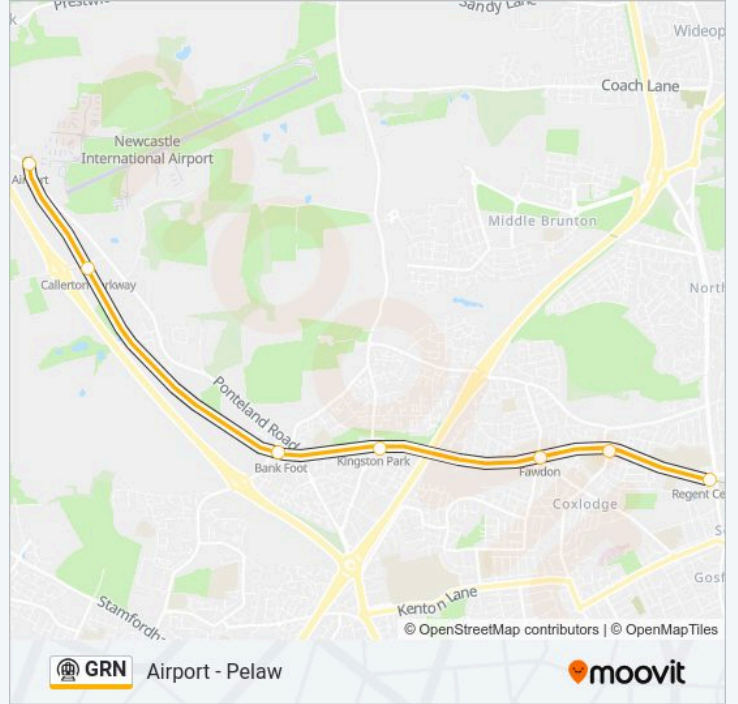

Airport - Pelaw

[Get The App](#)

The GRN subway line (Airport - Pelaw) has 3 routes. For regular weekdays, their operation hours are:

(1) Airport: 05:46 - 06:41(2) Pelaw: 23:10(3) Regent Centre: 23:17

Use the Moovit App to find the closest GRN subway station near you and find out when is the next GRN subway arriving.

Line Summary:

Heworth

Pelaw

Direction: Regent Centre

7 stops

[VIEW LINE SCHEDULE](#)

Newcastle Airport

Callerton Parkway (Tyne And Wear Metro Station),
Callerton Parkway

Bank Foot

Kingston Park (Tyne And Wear Metro Station),
Kingston Park

Fawdon

Wansbeck Road

Regent Centre

GRN subway Time Schedule

Regent Centre Route Timetable:

Sunday	23:17 - 23:47
Monday	23:17
Tuesday	23:17
Wednesday	23:17
Thursday	23:17
Friday	23:17
Saturday	Not Operational

GRN subway Info

Direction: Regent Centre

Stops: 7

Trip Duration: 13 min

Line Summary:

GRN subway time schedules and route maps are available in an offline PDF at moovitapp.com. Use the Moovit App to see live bus times, train schedule or subway schedule, and step-by-step directions for all public transit in North East and Cumbria.