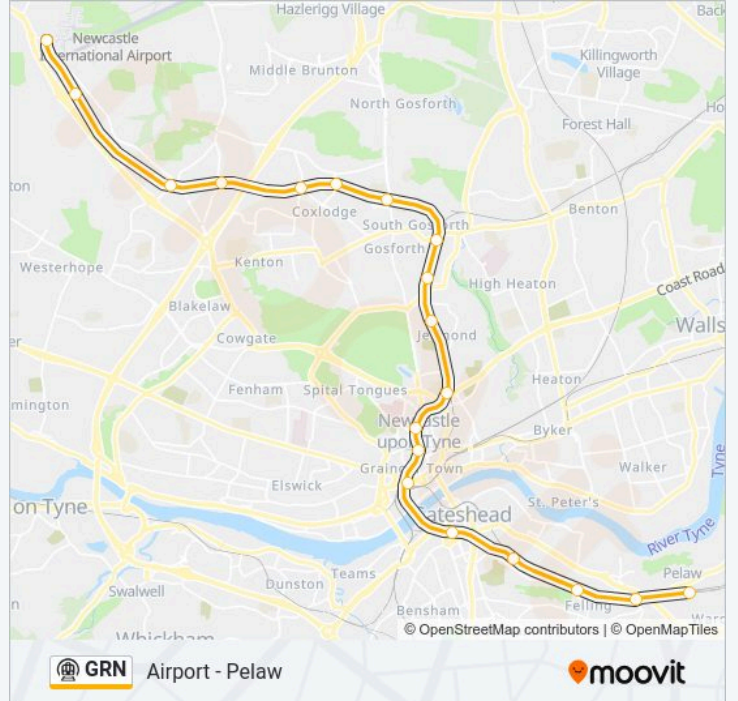

Airport - Pelaw

[Get The App](#)

The GRN subway line (Airport - Pelaw) has 3 routes. For regular weekdays, their operation hours are:

(1) Airport: 05:46 - 06:41(2) Pelaw: 23:10(3) Regent Centre: 23:17

Use the Moovit App to find the closest GRN subway station near you and find out when is the next GRN subway arriving.

Direction: Airport

19 stops

[VIEW LINE SCHEDULE](#)

- Pelaw
- Heworth
- Felling
- Gateshead Stadium
- Gateshead
- Central Station
- Monument
- Haymarket (Tyne And Wear Metro Station), Newcastle upon Tyne
- Jesmond
- West Jesmond
- Ilford Road
- South Gosforth
- Regent Centre
- Wansbeck Road
- Fawdon
- Kingston Park (Tyne And Wear Metro Station), Kingston Park
- Bank Foot
- Callerton Parkway (Tyne And Wear Metro Station), Callerton Parkway
- Newcastle Airport

Direction: Airport

Stops: 19

Trip Duration: 26 min

Line Summary:

Direction: Pelaw

19 stops

[VIEW LINE SCHEDULE](#)

- Newcastle Airport
- Callerton Parkway (Tyne And Wear Metro Station), Callerton Parkway
- Bank Foot
- Kingston Park (Tyne And Wear Metro Station), Kingston Park
- Fawdon
- Wansbeck Road
- Regent Centre
- South Gosforth
- Ilford Road
- West Jesmond
- Jesmond
- Haymarket (Tyne And Wear Metro Station), Newcastle upon Tyne
- Monument
- Central Station
- Gateshead
- Gateshead Stadium
- Felling

Line Summary:

Heworth

Pelaw

Direction: Regent Centre

7 stops

[VIEW LINE SCHEDULE](#)

Newcastle Airport

Callerton Parkway (Tyne And Wear Metro Station),
Callerton Parkway