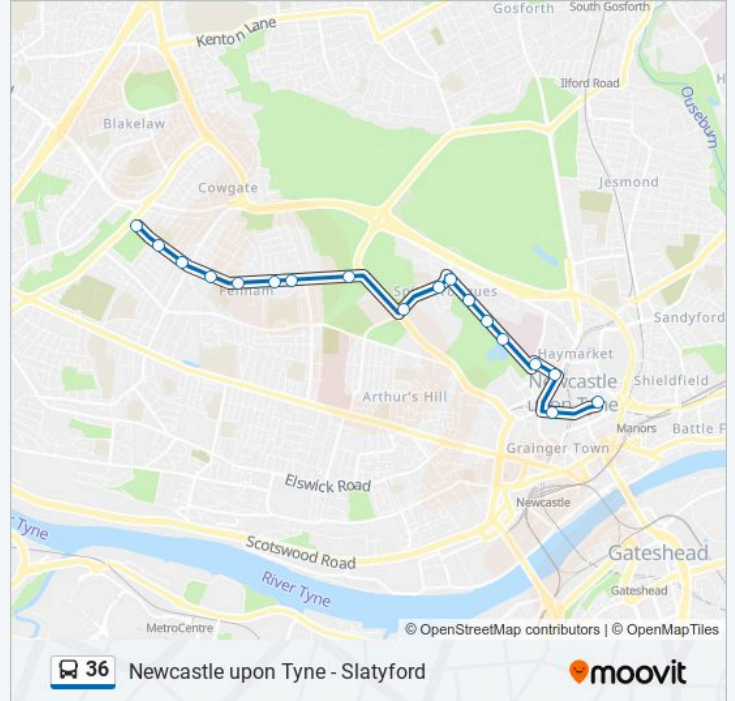

**Direction: Newcastle upon Tyne**

17 stops

[VIEW LINE SCHEDULE](#)

- Netherby Drive, Slatyford
- Netherby Drive-Heatherslaw Road, Fenham
- Fenham Hall Drive, Fenham
- Fenham Hall Drive-Queensway, Fenham
- Fenham Hall Drive-Kingsway, Fenham
- Fenham Hall Drive-Simonburn Avenue, Fenham
- Fenham Hall Drive-Wingrove Road, Fenham
- Ponteland Road-Fenham Hall Drive, Fenham
- Bbc Tv Centre, Nuns Moor
- Hunters Road, Spital Tongues
- Sheraton Street, Spital Tongues
- Richardson Road-Goldsbrough Court, Spital Tongues
- Rvi-Dental Hospital, Newcastle upon Tyne
- St Thomas Street-Rvi, Newcastle upon Tyne
- Newcastle St Thomas Street, Newcastle upon Tyne
- Haymarket John Dobson Street, Newcastle upon Tyne
- John Dobson Street - Laing Art Gallery, Newcastle upon Tyne

Richardson Rd-Esther Campbell Crt, Spital Tongues

Richardson Road-Goldsbrough Court, Spital Tongues

Sheraton Street, Spital Tongues

Hunters Road - Belle Grove West, Spital Tongues

Bbc Tv Centre, Nuns Moor

Fenham Hall Drive-Barrack Road, Fenham

Fenham Hall Drive-Fowberry Crescent, Fenham

Fenham Hall Drive-Simonburn Avenue, Fenham

Fenham Hall Drive-Convent Road, Fenham

Fenham Hall Drive-Queensway, Fenham

Netherby Drive - Ovington Grove, Fenham

**36 bus Info**

**Direction:** Slatyford

**Stops:** 18

**Trip Duration:** 14 min

**Line Summary:**

Netherby Drive-Heatherslaw Road, Fenham

Netherby Drive, Slatyford

36 bus time schedules and route maps are available in an offline PDF at [moovitapp.com](https://moovitapp.com). Use the Moovit App to see live bus times, train schedule or subway schedule, and step-by-step directions for all public transit in North East and Cumbria.