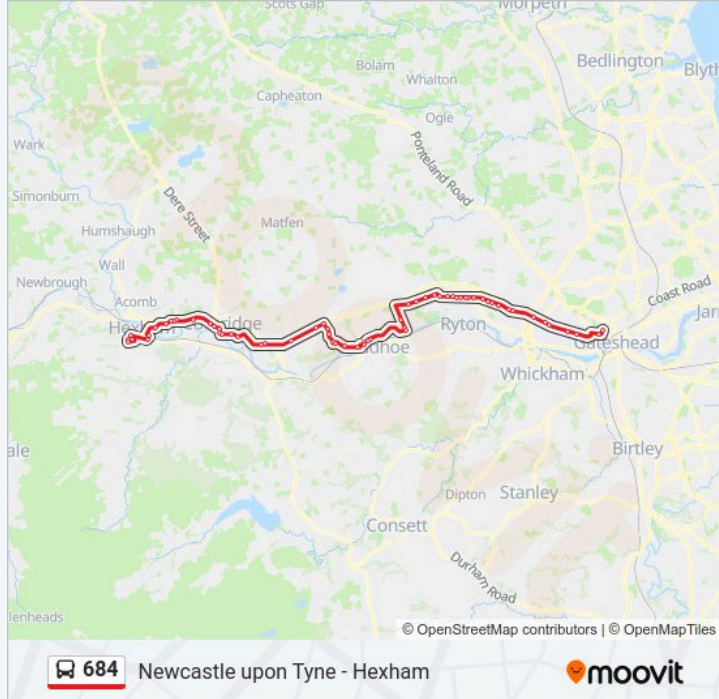

Three Tuns, Heddon-On-The-Wall

Houghton, Heddon-On-The-Wall

Close House Lodge Gates, Close House

Houghton Moor Cottages, Close House

Acomb Drive, Wylam

Holeyn Hall Road, Wylam

Charlie's Corner, Wylam

Piper Road, Ovingham

Tyne Gardens, Ovingham

Castle View, Ovingham

Bridge End, Ovingham

Middle School, Ovingham

Bywell Road End, Ovingham

Hunters Lodge, Ovington

The Green, Ovington

Nursery, Ovington

Overdene, Ovington

Ovington Road End, Ovington

Ovington Road End, Ovington

South Lodge, Stelling

Shaw House, Newton

Brocks Bushes, Styford

Styford Lodge, Styford

Howden Dene, Corbridge

The Crofts, Corbridge

Angel Inn, Corbridge

Market Square, Corbridge

Prior Terrace, Corbridge

Corchester Lane, Corbridge

Roman Town Entrance, Corstopitum

Beaufront Red House, Sandhoe

Anick Grange Cottages, Sandhoe