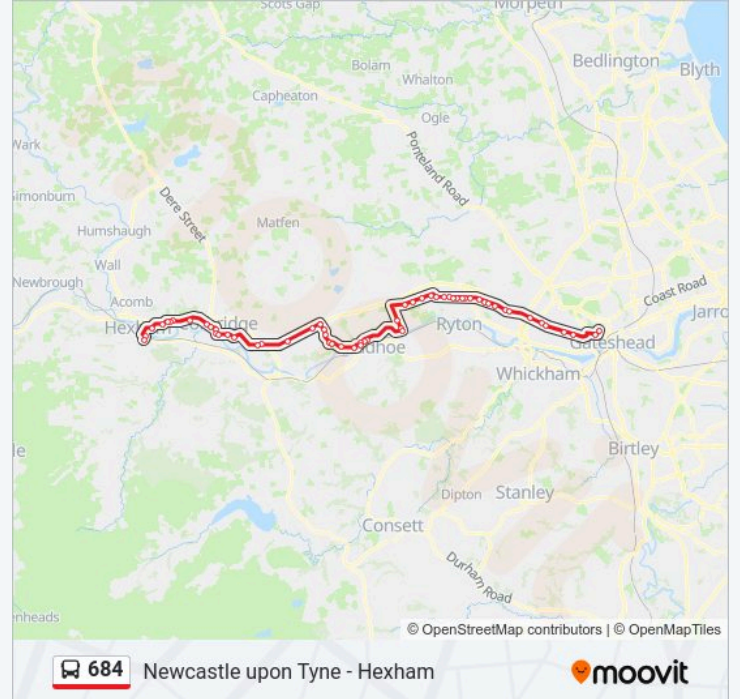

Bank Top, Heddon-On-The-Wall

Village Entrance, Heddon-On-The-Wall

Three Tuns, Heddon-On-The-Wall

Houghton, Heddon-On-The-Wall

Close House Lodge Gates, Close House

Houghton Moor Cottages, Close House

Acomb Drive, Wylam

Holeyn Hall Road, Wylam

Charlie's Corner, Wylam

Piper Road, Ovingham

Tyne Gardens, Ovingham

Castle View, Ovingham

Bridge End, Ovingham

Middle School, Ovingham

Bywell Road End, Ovingham

Hunters Lodge, Ovington

The Green, Ovington

Nursery, Ovington

Overdene, Ovington

Ovington Road End, Ovington

Ovington Road End, Ovington

South Lodge, Stelling

Shaw House, Newton

Brocks Bushes, Styford

Styford Lodge, Styford

Howden Dene, Corbridge

The Crofts, Corbridge

Angel Inn, Corbridge

Market Square, Corbridge

Prior Terrace, Corbridge

Corchester Lane, Corbridge

Roman Town Entrance, Corstopitum