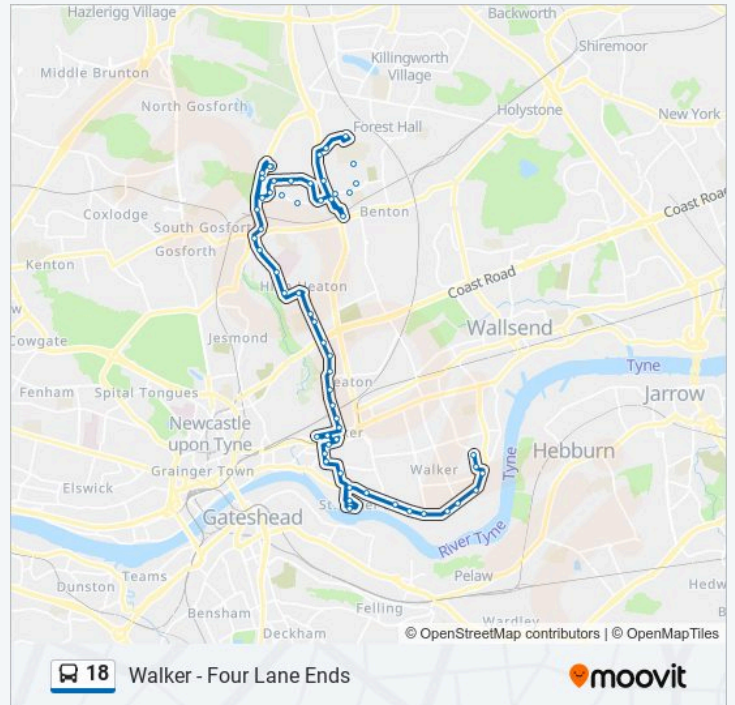

## Walker - Four Lane Ends

Get The App

The 18 bus line (Walker - Four Lane Ends) has 3 routes. For regular weekdays, their operation hours are:

(1) Benton: 05:13 - 15:58(2) Four Lane Ends: 16:38 - 21:34(3) Walker: 05:25 - 22:03

**18 bus Info**

**Direction:** Walker

**Stops: 52**

**Trip Duration: 29 min**

**Line Summary:**

- Longbenton Stoneleigh Avenue, Longbenton
- Stoneleigh Avenue-Queensbridge, Longbenton
- Stoneleigh Avenue-Byland Road, Longbenton
- West Farm Avenue-Salters Lane, Longbenton
- Bt Call Centre Salters Lane, Longbenton
- Bt Call Centre, Longbenton
- Bt Call Centre, Longbenton
- Bt Call Centre Salters Lane, Longbenton
- Salters Lane-Salters Bridge, Longbenton
- South Gosforth Roundabout, South Gosforth
- South Gosforth Roundabout, South Gosforth
- Freeman Road-Castle Dene School, South Gosforth
- Freeman Hospital, High Heaton
- Freeman Road-Hambledon Gardens, High Heaton
- Newton Road-Football Ground, High Heaton
- Newton Road-Newton Place, High Heaton
- Newton Road-Weldon Crescent, High Heaton
- Coast Road Corner House, Heaton
- Heaton Road-Cartington Terrace, Heaton
- Heaton Road-Simonside Terrace, Heaton
- Heaton Road-King John Terrace, Heaton
- Heaton Road-Cheltenham Terrace, Heaton
- Heaton Road-Surgery, Byker
- Heaton Road, Byker
- Shields Road - Headlam Street, Byker
- Shields Road-Heaton Park Road, Byker
- Brinkburn Street, Byker
- Conyers Road, Byker
- Dalton Street-Gordon Road, Byker
- Dalton Street-Brock Square, Byker
- Bolam Way-Brinkburn Street, Byker
- St Lawrence Road, St Peters

Walker Road-Beal Terrace, Walker

Walker Road-Church Street, Walker

Station Road - Rhodes Street, Walker

Titan Road-The Parade, Walker

Titan Road-Club, Walker

18 bus time schedules and route maps are available in an offline PDF at [moovitapp.com](https://moovitapp.com). Use the Moovit App to see live bus times, train schedule or subway schedule, and step-by-step directions for all public transit in North East and Cumbria.