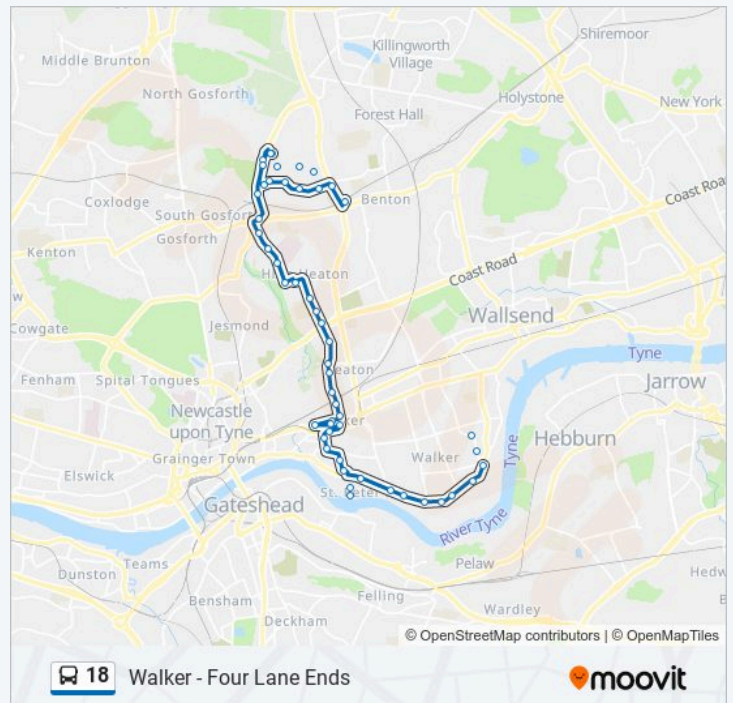

## Direction: Four Lane Ends

49 stops

[VIEW LINE SCHEDULE](#)

Titan Road, Walker

Titan Road-Ta Centre, Walker

Station Road - Rhodes Street, Walker

Walker Road-Rochester Street, Walker

Walker Road-Oliver Court, Walker

Coast Road Corner House, Heaton

Newton Road-Holystone Crescent, High Heaton

## 18 bus Time Schedule

Four Lane Ends Route Timetable:

Sunday	08:34 - 21:34
Monday	16:38 - 21:34
Tuesday	16:38 - 21:34
Wednesday	16:38 - 21:34
Thursday	16:38 - 21:34
Friday	16:38 - 21:34
Saturday	16:43 - 21:34

## 18 bus Info

**Direction:** Four Lane Ends

**Stops:** 49

**Trip Duration:** 27 min

**Line Summary:**

Newton Road-Post Office, High Heaton  
Newton Road-Denewell Avenue, High Heaton  
Freeman Road-Hambledon Gardens, High Heaton  
Freeman Hospital, High Heaton  
Freeman Road-Castle Farm Road, South Gosforth  
Freeman Road-Lilburn Gardens, South Gosforth  
South Gosforth Roundabout, South Gosforth  
Salters Lane-Salters Bridge, Longbenton  
Bt Call Centre Salters Lane, Longbenton  
Bt Call Centre, Longbenton  
Bt Call Centre, Longbenton  
Bt Call Centre Salters Lane, Longbenton  
West Farm Avenue-Salters Lane, Longbenton  
Stoneleigh Avenue-Byland Road, Longbenton  
Stoneleigh Avenue-Queensbridge, Longbenton  
Stoneleigh Avenue - Curlew Close, Longbenton  
Stoneleigh Avenue-Ancaster Avenue, Longbenton  
West Farm Avenue-Stoneleigh Avenue,  
Longbenton  
Benton Lane-Rushall Place, Longbenton  
Four Lane Ends Interchange, Four Lane Ends