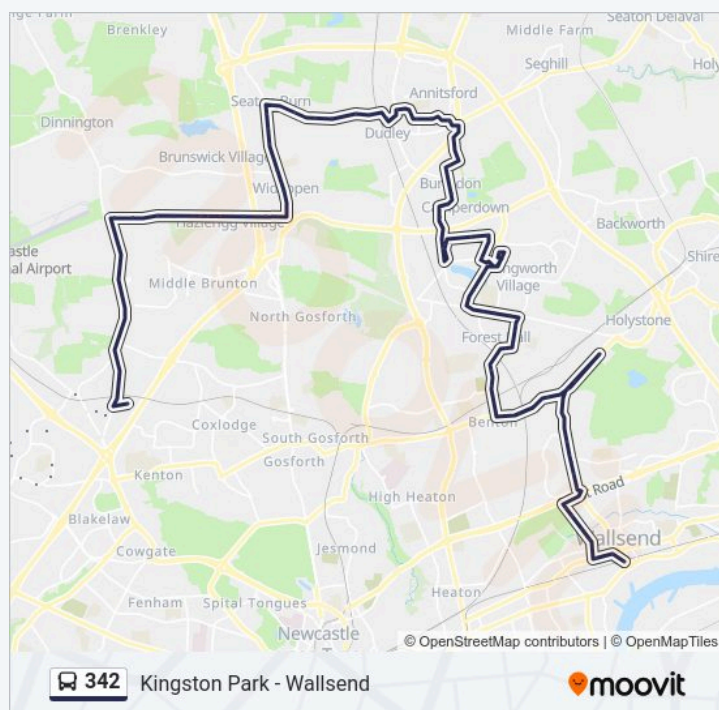

Tuesday	05:35 - 21:56
Wednesday	05:35 - 21:56
Thursday	05:35 - 21:56
Friday	05:35 - 21:56
Saturday	05:35 - 21:56

342 bus Info

Direction: Wallsend

Stops: 82

Trip Duration: 67 min

Line Summary:

Dudley Lane-Green Houses Farm, Seaton Burn

Dudley Lane-Green Crescent, Dudley

Dudley Lane-Western Terrace, Dudley

Weetslade Road - Watson Avenue, Dudley

Fern Drive - Market Street, Dudley

Fern Drive-Library, Dudley

Fern Drive-Annitsford Drve, Dudley