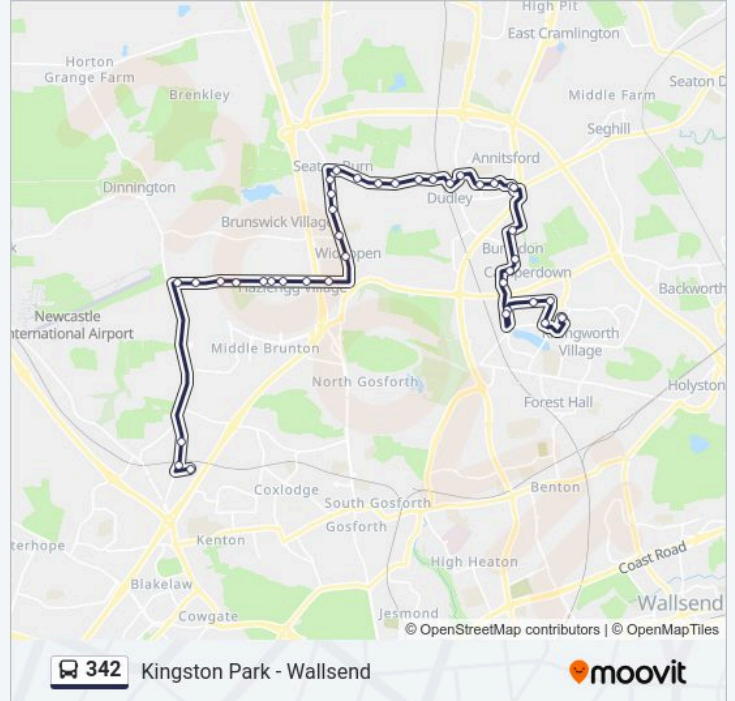

Dudley Lane-Green Crescent, Dudley

Dudley Lane-Western Terrace, Dudley

Weetslade Road - Watson Avenue, Dudley

Fern Drive - Market Street, Dudley

Fern Drive-Library, Dudley

Fern Drive-Annitsford Drve, Dudley

Fern Drive - Burradon Road, Annitsford

Burradon Road, Annitsford

Burradon Road, Burradon

Burradon Road-Kirkwood, Burradon

Burradon Road - Camperdown Hotel, Burradon

Camperdown, Burradon

Station Road-Angus Close, Killingworth

West Bailey - Angus Close, Killingworth

West Bailey-School, Killingworth

West Bailey-Garth 15, Killingworth

Citadel West, Killingworth

Killingworth Bus Station, Killingworth

Direction: Kingston Park

68 stops

[VIEW LINE SCHEDULE](#)

Wallsend Interchange, Wallsend

Station Road - Town Centre, Wallsend

Elton Street East, Wallsend

West Street, Wallsend

West Street - Chesterwood Drive, Wallsend

West Street - Dorset Avenue, Wallsend