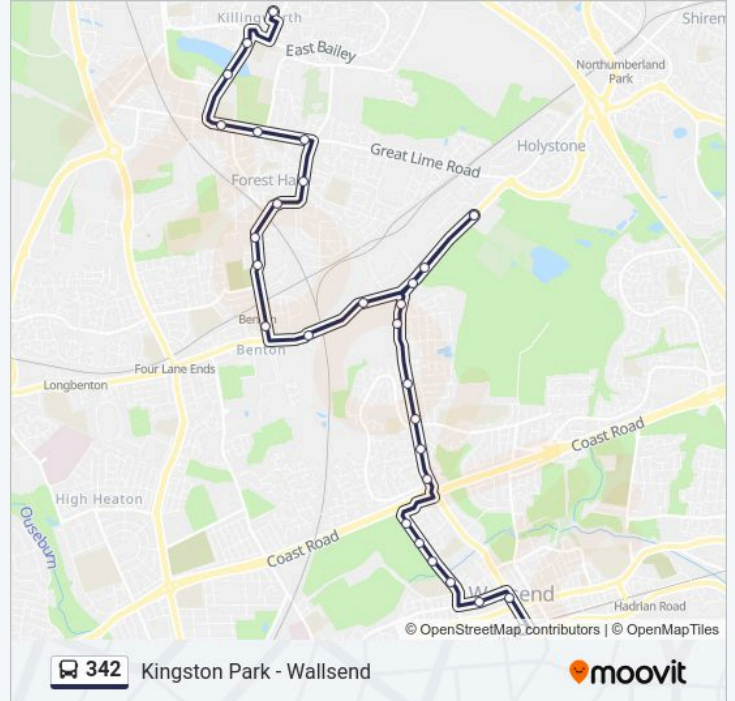

Line Summary:

Station Road-Albany Avenue, Benton

Station Road North, Forest Hall

Forest Hall Road-Mowbray Road, Forest Hall

Clousden Hill, Forest Hall

Great Lime Road-West Lane, Forest Hall

Great Lime Road-Balliol Avenue, Forest Hall

Southgate-Norgas House, Killingworth

Southgate-School, Killingworth

Killingworth Bus Station, Killingworth

Direction: Killingworth

39 stops

[VIEW LINE SCHEDULE](#)

Kingston Park Tesco Extra, Kingston Park

Brunton Lane - Kingston Park Shops, Kingston Park