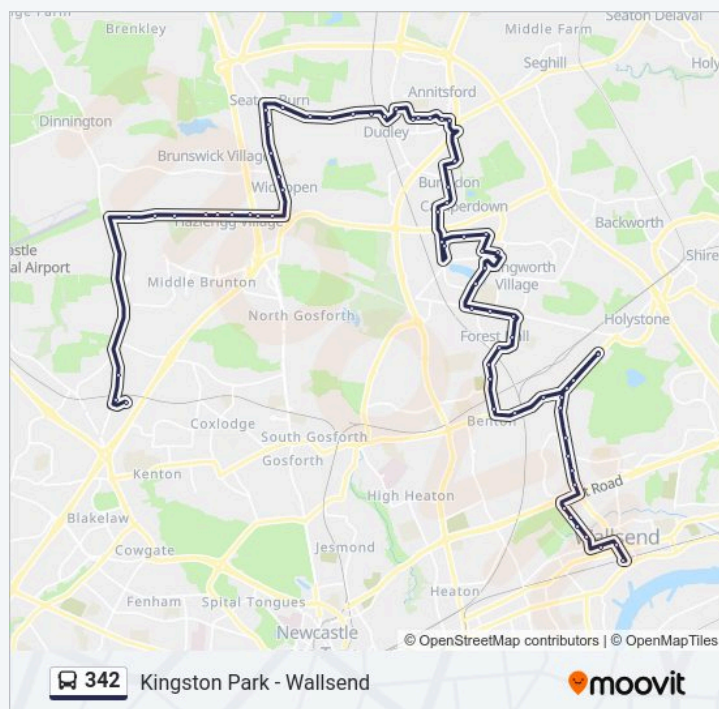

Direction: Kingston Park

Stops: 68

Trip Duration: 62 min

Line Summary:

Cross Avenue, Hadrian Lodge

Station Road-Wiltshire Drive, Hadrian Lodge

Station Road North-Hotspur Road, Hadrian Lodge

East Benton-Station Road North, Benton

Station Road-Whitley Road, Benton

Whitley Road-Car Mart, Benton

Whitley Road - Asda, Benton

Whitley Road - Asda, Benton

Whitley Road-Atlas Garage, Benton

Whitley Road-Proctor & Gamble, Benton

Whitley Road-Quarry Bridge, Benton

Dwp Tyneview Park Station Road, Benton

Station Road-Percy Hedley Centre, Benton

Station Road-Albany Avenue, Benton

Station Road North, Forest Hall

Forest Hall Road-Mowbray Road, Forest Hall

Clousden Hill, Forest Hall

Great Lime Road-West Lane, Forest Hall

Great Lime Road-Balliol Avenue, Forest Hall

Southgate-Norgas House, Killingworth

Southgate-School, Killingworth

Killingworth Bus Station, Killingworth

Citadel West - West Mount Estate, Killingworth

West Bailey-Garth 15, Killingworth

West Bailey-Garth 12, Killingworth

West Bailey - Angus Close, Killingworth

Station Road-Council Offices, Killingworth

Camperdown, Burradon

Burradon Road- Camperdown Hotel, Burradon

Burradon Road - Kirkwood, Burradon

Burradon Road, Burradon

Burradon Road - Fern Drive, Annitsford