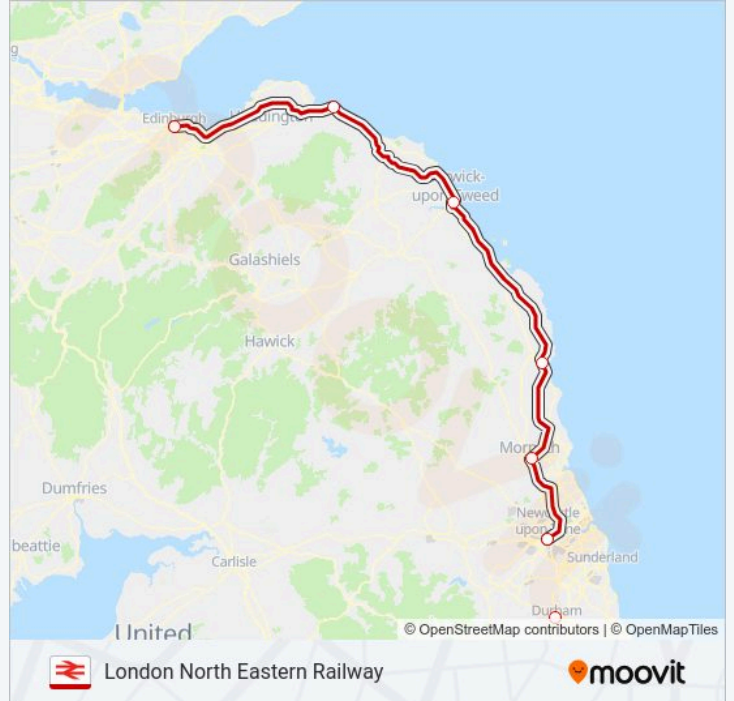

### Direction: Newcastle

12 stops

[VIEW LINE SCHEDULE](#)

- Aberdeen
- Stonehaven
- Montrose
- Arbroath
- Dundee
- Leuchars
- Kirkcaldy
- Inverkeithing
- Haymarket
- Edinburgh
- Berwick-Upon-Tweed
- Newcastle

### LONDON NORTH EASTERN RAILWAY train Time Schedule

Newcastle Route Timetable:

Sunday	09:30 - 21:00
Monday	18:18 - 22:00
Tuesday	18:18 - 22:00
Wednesday	18:18 - 22:00
Thursday	18:18 - 22:00
Friday	18:18 - 22:00
Saturday	18:30 - 21:00

### LONDON NORTH EASTERN RAILWAY train Info

**Direction:** Newcastle

**Stops:** 12

**Trip Duration:** 186 min

**Line Summary:**

**Direction: Stirling**

9 stops

[VIEW LINE SCHEDULE](#)

**Line Summary:**

**Direction: Sunderland**

6 stops

[VIEW LINE SCHEDULE](#)

London Kings Cross

York

Darlington

Durham