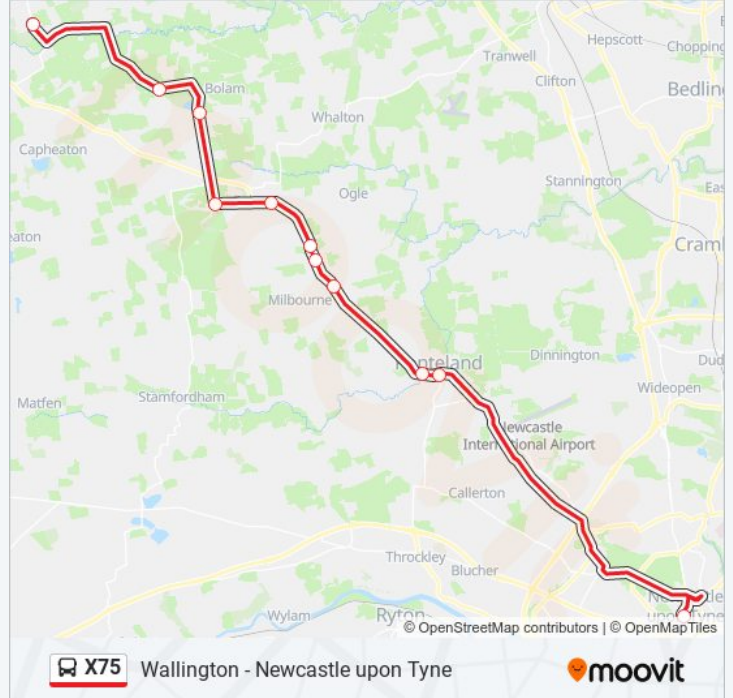

## Wallington - Newcastle upon Tyne

Get The App

The X75 bus line (Wallington - Newcastle upon Tyne) has 2 routes. For regular weekdays, their operation hours are:  
(1) Newcastle upon Tyne: 10:30 - 17:00(2) Wallington: 09:30 - 16:00  
Use the Moovit App to find the closest X75 bus station near you and find out when is the next X75 bus arriving.

### Direction: Newcastle upon Tyne

11 stops

[VIEW LINE SCHEDULE](#)

- Car Park, Wallington
- Craig Hall, Bolam West Houses
- Country Park, Bolam
- Belsay Hall, Belsay
- Red House, Belsay
- Nunhill Farm, Ogle
- The Highlander, Ogle
- Waggon Inn, Milbourne
- Ladywell Way, Ponteland
- Main Street, Ponteland
- Haymarket Bus Station, Newcastle upon Tyne

### X75 bus Info

**Direction:** Newcastle upon Tyne

**Stops:** 11

**Trip Duration:** 54 min

**Line Summary:**

**Direction: Wallington**

12 stops

[VIEW LINE SCHEDULE](#)

**X75 bus Info**

**Direction:** Wallington

**Stops:** 12

**Trip Duration:** 54 min

**Line Summary:**

X75 bus time schedules and route maps are available in an offline PDF at [moovitapp.com](https://moovitapp.com). Use the Moovit App to see live bus times, train schedule or subway schedule, and step-by-step directions for all public transit in North East and Cumbria.