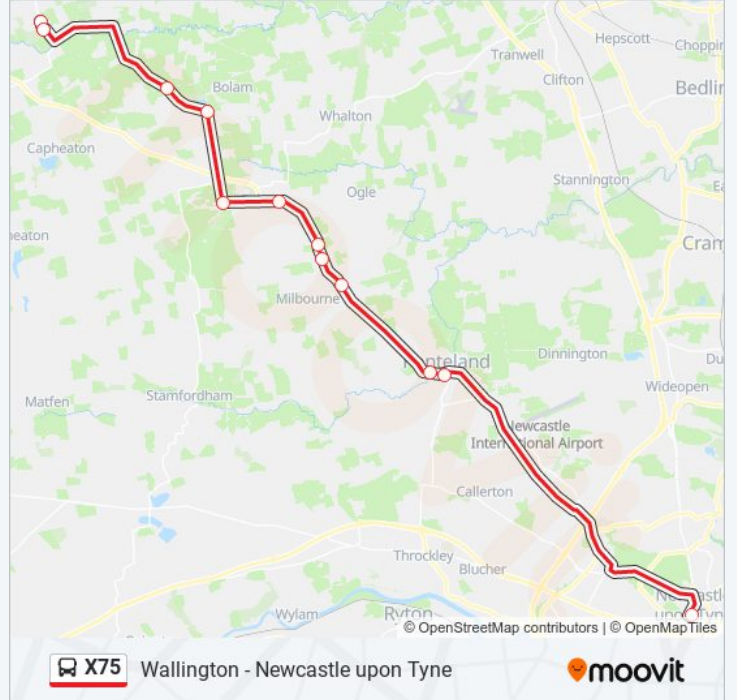

## Wallington - Newcastle upon Tyne

Get The App

The X75 bus line (Wallington - Newcastle upon Tyne) has 2 routes. For regular weekdays, their operation hours are:  
(1) Newcastle upon Tyne: 10:30 - 17:00(2) Wallington: 09:30 - 16:00  
Use the Moovit App to find the closest X75 bus station near you and find out when is the next X75 bus arriving.

### Direction: Newcastle upon Tyne

11 stops

[VIEW LINE SCHEDULE](#)

- Car Park, Wallington
- Craig Hall, Bolam West Houses
- Country Park, Bolam
- Belsay Hall, Belsay
- Red House, Belsay
- Nunhill Farm, Ogle
- The Highlander, Ogle
- Waggon Inn, Milbourne
- Ladywell Way, Ponteland
- Main Street, Ponteland
- Haymarket Bus Station, Newcastle upon Tyne

### X75 bus Info

**Direction:** Newcastle upon Tyne

**Stops:** 11

**Trip Duration:** 54 min

**Line Summary:**

**Direction: Wallington**

12 stops

[VIEW LINE SCHEDULE](#)

**X75 bus Info**

**Direction:** Wallington

**Stops:** 12

**Trip Duration:** 54 min

**Line Summary:**

X75 bus time schedules and route maps are available in an offline PDF at [moovitapp.com](https://moovitapp.com). Use the Moovit App to see live bus times, train schedule or subway schedule, and step-by-step directions for all public transit in North East and Cumbria.