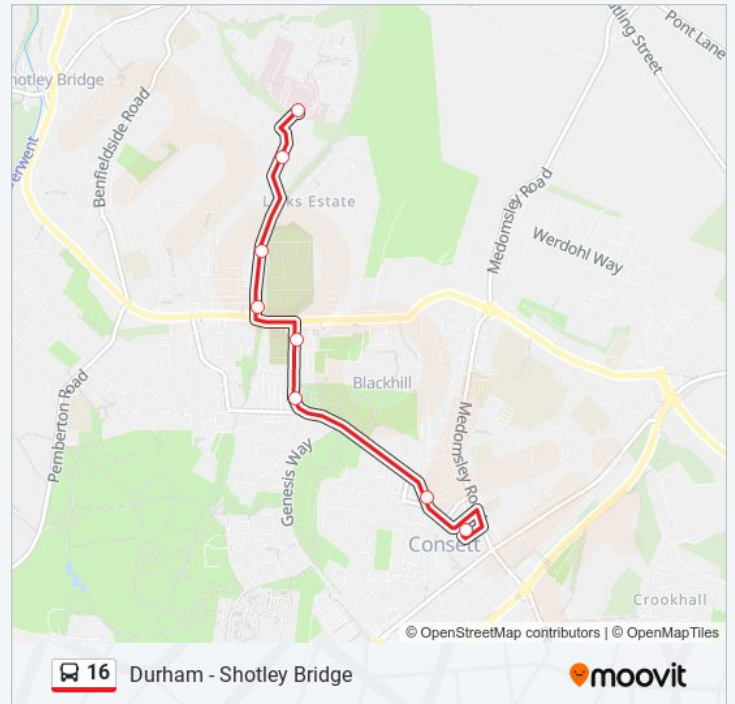

Stops: 8

Trip Duration: 6 min

Line Summary:

Direction: Durham

89 stops

[VIEW LINE SCHEDULE](#)

Hospital Main Entrance, Shotley Bridge

Hospital Gates, Shotley Bridge