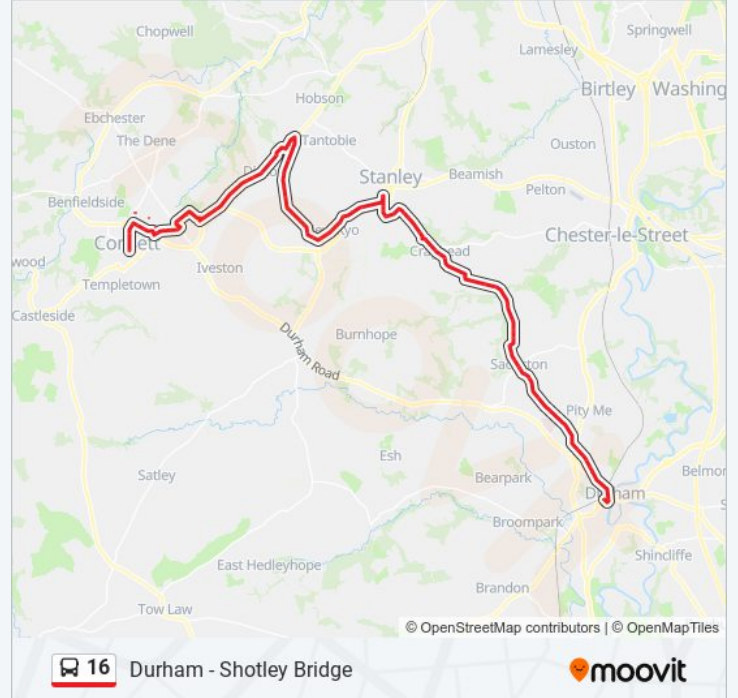

Beechville Club, Blackhouse

Claytonville, Blackhouse

Charlaw Inn, Blackhouse

Church, Craghead

County School, Craghead

Punch Bowl, Craghead

Garden Terrace, Bloemfontein

Aged Miners Homes, Bloemfontein

St Stephen's Church, South Stanley

Durham Road, South Stanley

Avon Road - Durham Road, South Stanley

Avon Road, South Stanley

Avon Road - Tyne Road, South Stanley

Tees Crescent, Stanley

Spenn Street, Stanley

Stanley Bus Station Stand D, Stanley

Arch - Eden Terrace, South Moor

Oxhill Crossings, South Moor

Ely Terrace, New Kyo

Sandhole Club, New Kyo

Shield Row Lane, New Kyo

Prospect Terrace, New Kyo

South View - Watsons Garage, Annfield Plain

Durham Road, Annfield Plain

Front Street, Annfield Plain

Fines Terrace, Annfield Plain

Library, Catchgate

Crown And Thistle, Catchgate

Annfield Terr - Caloways, Catchgate

North Road-Carrmyers, Harelaw

Bank Top, Harelaw

St Patricks Church, Harelaw

Lily Gardens, Flint Hill