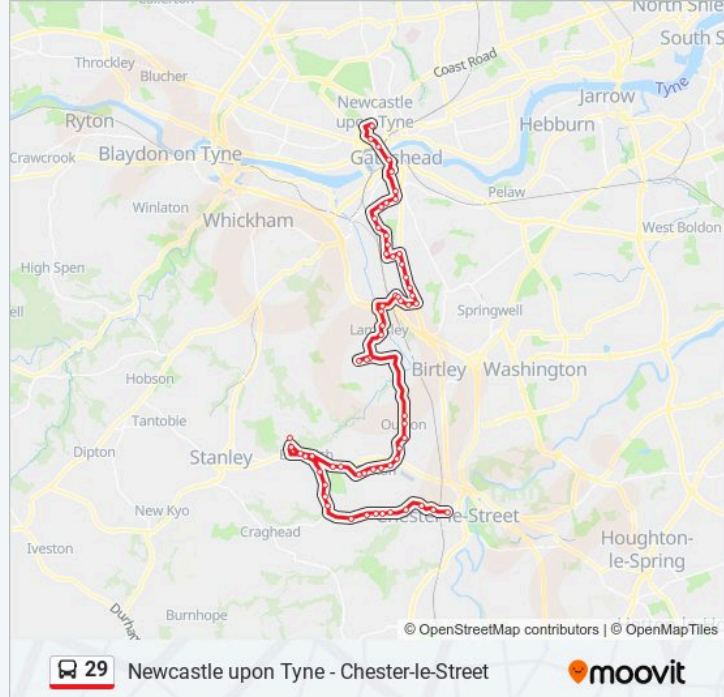

Kingsway - Bridge, Pelton

Church, Pelton

Aged Miners Homes, Pelton

Aged Miners Homes, High Handenhold

Bird Inn, High Handenhold

Club, Beamish

Station Road, Beamish

Station Cottages, Beamish

Gate, Beamish Museum

Main Entrance, Beamish Museum

Twizell Road End, West Pelton

Council Yard, West Pelton

Stone Row, Grange Villa

Crossroads, Grange Villa

The Moorings, Pelton Fell  
Grange Terrace, Pelton Fell  
Plunkett Terrace, Pelton Fell  
Gardiner Crescent, Pelton Fell  
Glenside View Estate, Pelton Fell  
Burnthouse Bankfoot, Pelton Fell  
Glen Terrace, Chester-Le-Street  
Spa Bridge, Chester-Le-Street  
South Burns Stand L, Chester-Le-Street

**Direction: Newcastle upon Tyne**

65 stops

[VIEW LINE SCHEDULE](#)

South Burns Stand L, Chester-Le-Street  
Spa Bridge, Chester-Le-Street  
Glen Terrace, Chester-Le-Street  
Burnthouse Bankfoot, Pelton Fell  
Glenside View Estate, Pelton Fell  
Gardiner Crescent, Pelton Fell  
Plunkett Terrace, Pelton Fell  
Grange Terrace, Pelton Fell  
The Moorings, Pelton Fell  
Crossroads, Grange Villa  
Stone Row, Grange Villa  
Council Yard, West Pelton  
Twizell Road End, West Pelton  
Church, West Pelton  
Main Entrance, Beamish Museum  
Gate, Beamish Museum  
Station Cottages, Beamish  
Station Road, Beamish  
Club, Beamish  
Bird Inn, High Handenhold

**29 bus Info**

**Direction:** Newcastle upon Tyne

**Stops:** 65

**Trip Duration:** 75 min

**Line Summary:**

Aged Miners Homes, High Handenhold

Aged Miners Homes, Pelton

Church, Pelton