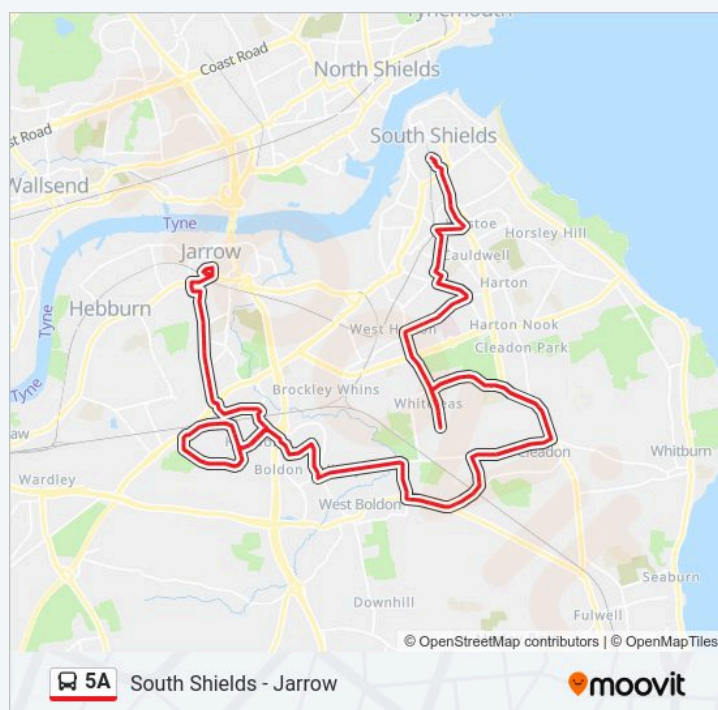

Fellgate Avenue - Sandiacres, Hedworth

Fellgate Avenue-School, Hedworth

Durham Drive-Fellgate Avenue, Fellgate

Durham Drive-St Josephs Way, Fellgate

Durham Drive -Fellgate Metro, Fellgate

Durham Drive-Gloucester Way, Fellgate

Durham Drive-Limecroft, Fellgate

Fellgate Avenue-Fieldway, Hedworth

Fellgate Avenue-School, Hedworth

Fellgate Avenue, Hedworth

Hedworth Lane-West View, Boldon Colliery

Hedworth Lane-Front Street, Boldon Colliery

Tuesday Not Operational

Wednesday Not Operational

Thursday Not Operational

Friday Not Operational

Saturday Not Operational

5A bus Info

Direction: South Shields

Stops: 80

Trip Duration: 55 min

Line Summary:

North Road-Hedworth Lane, Boldon Colliery

North Road-Hedworth House, Boldon Colliery

Boldon Asda, Boldon Colliery

Hubert Street - Gibson Court, Boldon

New Road-Ernest Street, Boldon