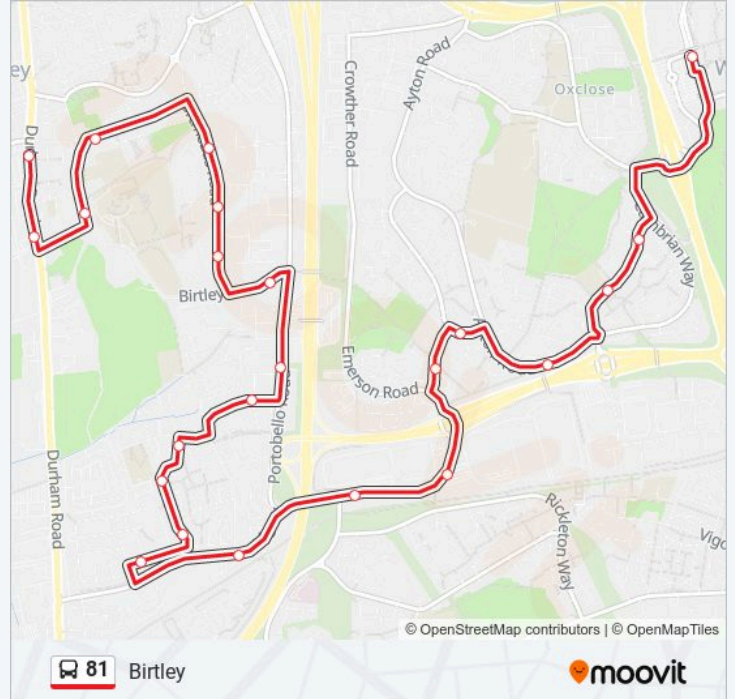

Direction: Gateshead

92 stops

[VIEW LINE SCHEDULE](#)

Sunderland Interchange, Sunderland (K)

Sunderland Green Terrace, Sunderland

Hind Street, Sunderland

Trimdon Street-Retail Park, Millfield

Trimdon Street-B&Q, Millfield