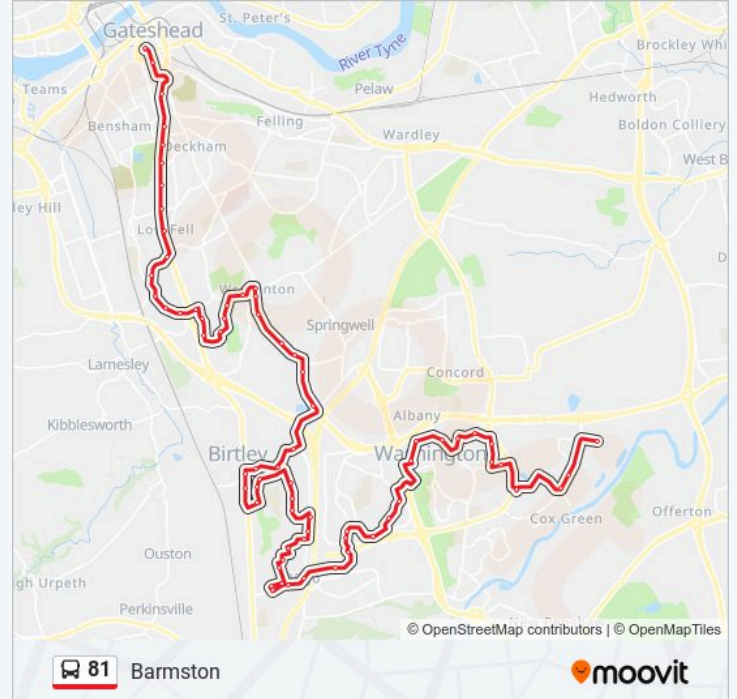

Vigo Lane-Cumberland Place, Barley Mow

Vigo Lane-The Drive, Barley Mow

Vigo Lane-Lonsdale, Barley Mow

Birtley Road-Goldstar, Wear Industrial Estate

Birtley Road-Flyover, Wear Industrial Estate

Dunnock Drive-Chevies, Ayton

Dunnock Drive-Sandpiper Close, Ayton

Ayton Road - Monkside Close, Ayton

Hambleton Road, Lambton

Malvern Road, Lambton

Washington Galleries Bus Station, Washington

Washington Retail Park, Washington

Parkway-Cleeve Court, Washington Village

Abbey Road, Washington Village

Glebe Crescent, Washington Village

Glebe Crescent-Avebury Drive, Columbia

Glebe Crescent-Number 17, Columbia

Horsley Road, Columbia

Barmston Court, Columbia

Teal Farm, Barmston