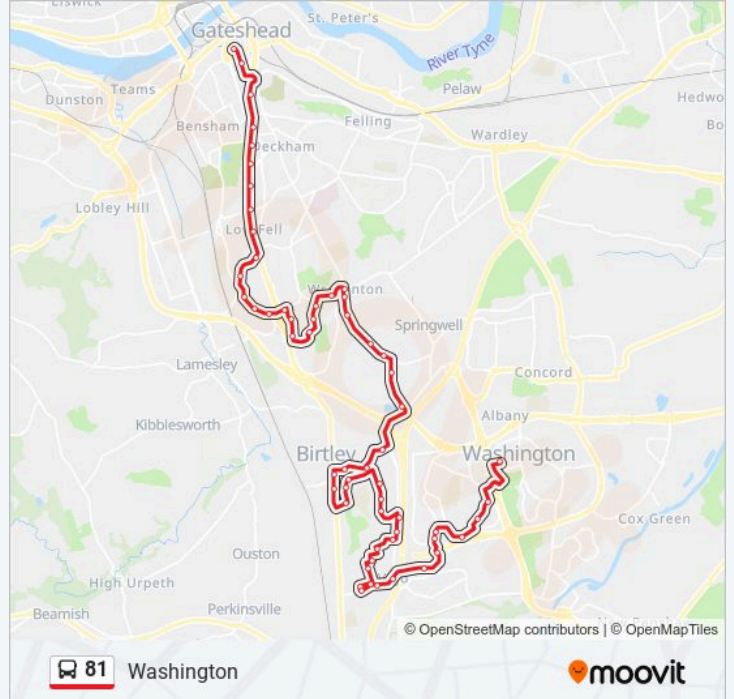

Bedford Avenue-Suffolk Place, Barley Mow

Bedford Avenue-Cumberland Place, Barley Mow

Vigo Lane-Cumberland Place, Barley Mow

Vigo Lane-The Drive, Barley Mow

Vigo Lane-Lonsdale, Barley Mow

Birtley Road-Goldstar, Wear Industrial Estate

Birtley Road-Flyover, Wear Industrial Estate

Dunnock Drive-Chevies, Ayton

Dunnock Drive-Sandpiper Close, Ayton

Ayton Road - Monkside Close, Ayton

Hambleton Road, Lambton

Malvern Road, Lambton

Washington Galleries Bus Station, Washington

Direction: Washington

12 stops

[VIEW LINE SCHEDULE](#)

Waterview Park Stand 3, Barmston

Teal Farm, Barmston

Teal Farm, Barnes Park

Barmston Court, Columbia

Horsley Road, Columbia