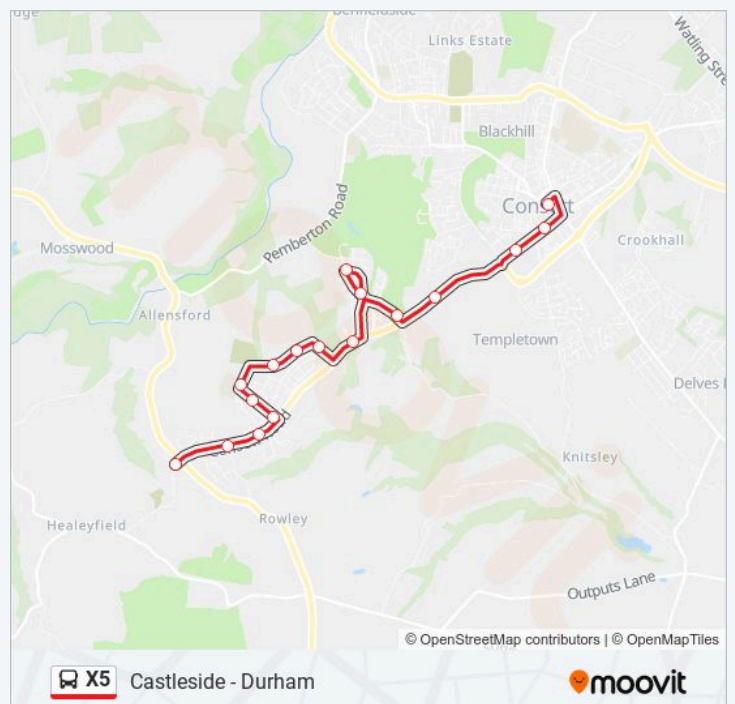

Direction: Consett

Stops: 17

Trip Duration: 16 min

Line Summary:

Direction: Durham

59 stops

[VIEW LINE SCHEDULE](#)

Church, Castleside
Horse And Groom Ph, Castleside
Mace Shop, Castleside
Norfolk Road, Moorside
Derby Drive - Top, Moorside
Chester Road, Moorside
Rutland Road, Moorside
Dunelm Road Middle, Moorside
Dunelm Road, Moorside
Co-Op Store, the Grove
Selby Gardens, the Grove
Schools, the Grove
Deneburn Grove, the Grove
Fell Coke Works, Consett
Derwentside College, Consett
Front Street, Consett
Consett Bus Station Stand B, Consett
Station Road, Consett
Mortons Garage, Consett
Gloucester Road End, Delves
Gloucester Road - Metcalfe Road, Delves
Castledene Road - Gloucester Road, Delves
Castledene Road, Delves
Iveston Road - Pontop View, Delves
Iveston Road - Shaftoe Close, Delves
Chapel, Delves
Broadway, Delves
Greenways, Delves
Industrial Estate, Delves

Direction: Durham

Stops: 59

Trip Duration: 55 min

Line Summary:

Farm, Lanchester

Durham Road, Lanchester

St Bede's School, Lanchester

Fenhall, Lanchester