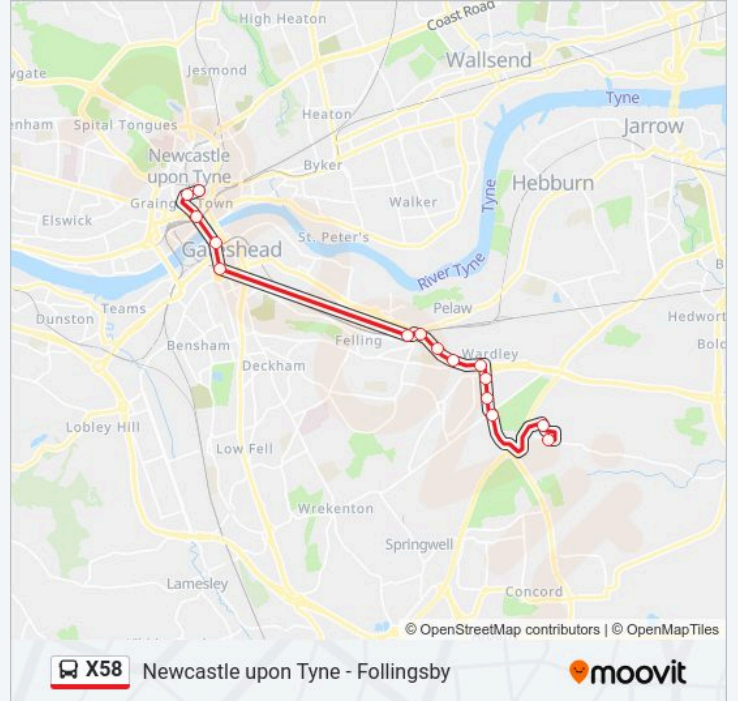

Use the Moovit App to find the closest X58 bus station near you and find out when is the next X58 bus arriving.

Direction: Follingsby

15 stops

[VIEW LINE SCHEDULE](#)

Monument Market Street, Newcastle upon Tyne

Monument Market Street, Newcastle upon Tyne

High Level Bridge North End, Newcastle upon Tyne

Wellington Street, Gateshead

Gateshead Interchange, Gateshead

Heworth Interchange, Heworth

Heworth Felling By-Pass, Heworth

X58 bus Info

Direction: Follingsby

Stops: 15

Trip Duration: 26 min

Line Summary:

Direction: Newcastle upon Tyne

10 stops

[VIEW LINE SCHEDULE](#)

- Follingsby Lane, Follingsby
- Lingey Lane-Langley Avenue, Leam Lane
- Lingey Lane-Montrose Drive, Leam Lane
- Felling Bypass-Turfside, Wardley
- Felling Bypass-Grange Close, Heworth
- Felling Bypass-Field Lane, Heworth
- Heworth Interchange, Heworth
- Gateshead Interchange, Gateshead
- A184, Gateshead
- Monument Market Street, Newcastle upon Tyne