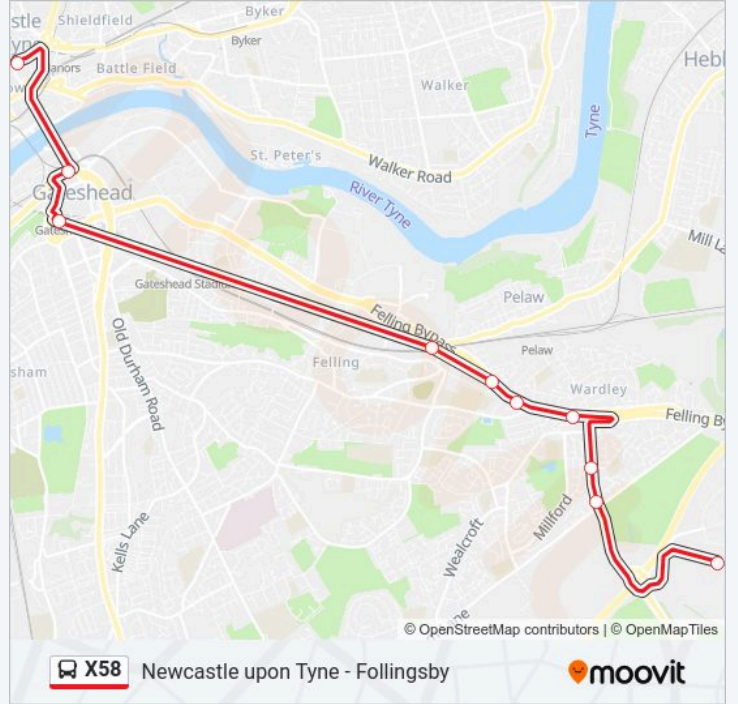

X58 bus time schedules and route maps are available in an offline PDF at moovitapp.com. Use the Moovit App to see live bus times, train schedule or subway schedule, and step-by-step directions for all public transit in North East and Cumbria.

© 2024 Moovit - All Rights Reserved