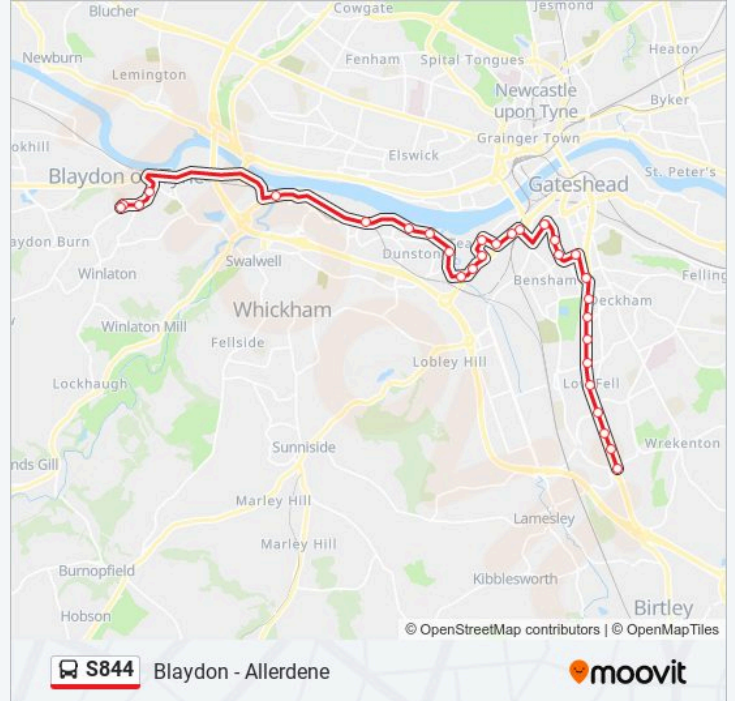

### S844 bus Info

**Direction:** Allerdene

**Stops:** 30

**Trip Duration:** 35 min

**Line Summary:**

Durham Road Saltwell Park, Saltwell

Durham Road-Valley View, Low Fell

Durham Road-Musgrave School, Low Fell

Durham Road - Beaconsfield Road, Low Fell

Durham Road-Engine Lane, Low Fell

Durham Road-Library, Low Fell

Durham Road-Cedars Green, Allerdene

Durham Road-Calderwood Crescent, Allerdene

Durham Road-Harlow Green, Allerdene

S844 bus time schedules and route maps are available in an offline PDF at [moovitapp.com](https://moovitapp.com). Use the Moovit App to see live bus times, train schedule or subway schedule, and step-by-step directions for all public transit in North East and Cumbria.