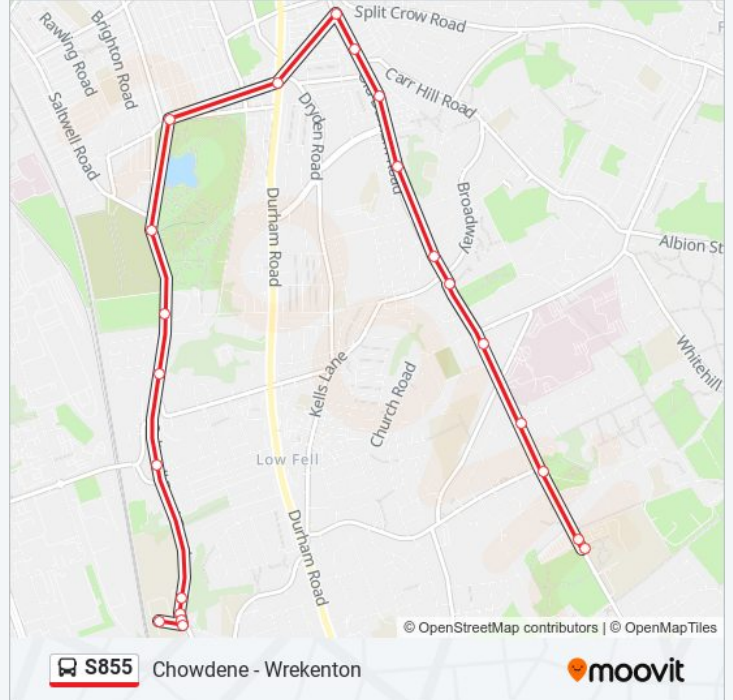

The S855 bus line Chowdene - Wrekenton has one route. For regular weekdays, their operation hours are:

(1) Wrekenton: 14:40

Use the Moovit App to find the closest S855 bus station near you and find out when is the next S855 bus arriving.

Direction: Wrekenton

22 stops

[VIEW LINE SCHEDULE](#)

- Grace College, Chowdene
- Saltwell Road South-Joseph Swan, Chowdene
- Saltwell Road South-Joseph Swan, Chowdene
- Saltwell Road South-Joseph Swan, Chowdene
- Saltwell Road South-Chowdene Park, Chowdene
- Saltwell Road South-Crook Foot, Low Fell
- Saltwell Road South-East Park Road, Saltwell
- Saltwell Road South-South-Crematorium, Saltwell
- Saltwell Park, Saltwell
- Saltwell View-Windsor Avenue, Saltwell
- Durham Road-Dryden Road, Shipcote
- Old Durham Road-Split Crow Road, Deckham
- Old Durham Road-Carlingford Terrace, Deckham
- Old Durham Road-The Plough Ph, Deckham
- Old Durham Road, Carr Hill
- Sheriffs Highway-Springfield Place, Carr Hill
- Sheriff`S Highway-Three Tuns Ph, Sheriff Hill
- Queen Elizabeth Hospital, Sheriff Hill
- Queen Elizabeth Hospital, Sheriff Hill
- Old Durham Road-Beacon Lough Road, Beacon Lough
- Old Durham Road-Whitehouse Lane, Beacon Lough

S855 bus Info

Direction: Wrekenton

Stops: 22

Trip Duration: 20 min

Line Summary:

S855 bus time schedules and route maps are available in an offline PDF at moovitapp.com. Use the [Moovit App](#) to see live bus times, train schedule or subway schedule, and step-by-step directions for all public transit in North East and Cumbria.