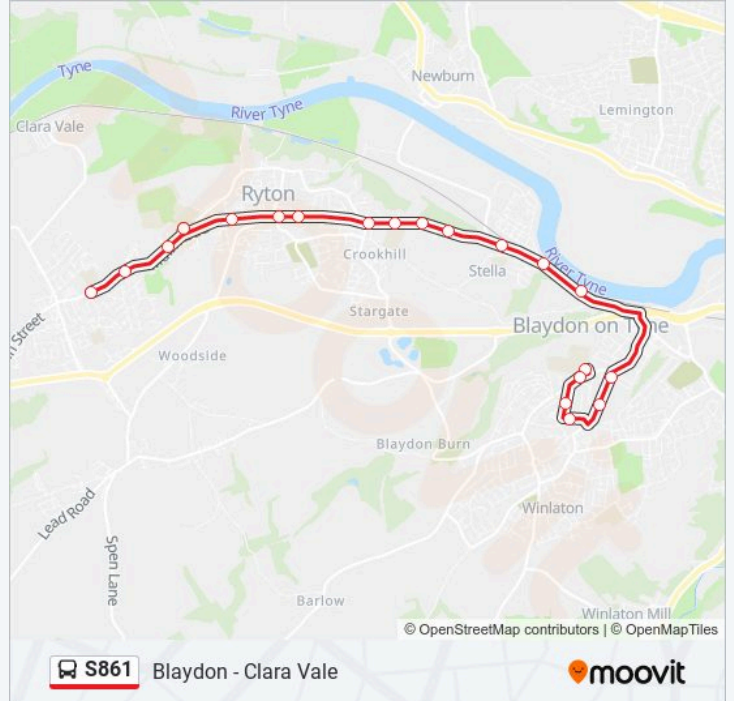

**Stops:** 20

**Trip Duration:** 30 min

**Line Summary:**

**Direction: Clara Vale**

21 stops

[VIEW LINE SCHEDULE](#)

- St Thomas More Rc Academy, Blaydon
- Blaydon Bank-Croftdale Road, Blaydon
- Stella Road-Cowans Bank, Blaydon
- Stella Road-Stella Hall Drive, Stella
- Stella Road-Tempest Street, Stella
- Stella Road-Hedgefield Avenue, Stella
- Stella Road-Hedgefield Terrace, Crookhill
- Stella Road-High Hedgefield, Crookhill
- Main Road-Runhead Estate, Ryton
- Main Road - Watermill, Ryton
- Main Road - Woodside Lane, Ryton
- Main Road-Woodside Road, Ryton
- Main Road - Reasby Gardens, Ryton
- Main Road-Barmoor Terrace, Ryton
- Main Street-Meadow Lane, Crawcrook
- Main Street - Kepier Chare, Crawcrook
- Crawcrook Lane-Main Street, Crawcrook
- Crawcrook Lane-Stannerford Road, Crawcrook

**Stops:** 21

**Trip Duration:** 20 min

**Line Summary:**

Stannerford Road-Crawcrook Lane, Clara Vale

Stannerford Road-Farm, Clara Vale

Stannerford Road-East View, Clara Vale

S861 bus time schedules and route maps are available in an offline PDF at [moovitapp.com](https://moovitapp.com). Use the Moovit App to see live bus times, train schedule or subway schedule, and step-by-step directions for all public transit in North East and Cumbria.