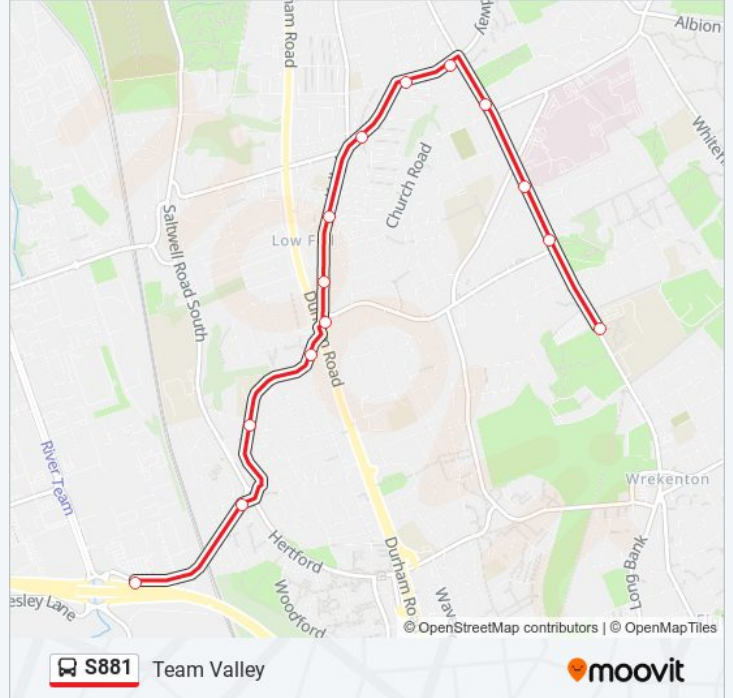

Direction: Team Valley

14 stops

[VIEW LINE SCHEDULE](#)

Cardinal Hume Catholic School, Wrekenton
Old Durham Road-Beacon Lough Road, Beacon Lough
Queen Elizabeth Hospital, Sheriff Hill
Queen Elizabeth Hospital, Sheriff Hill
Kells Lane-Sheriff Highway, Sheriff Hill
Kells Lane-Grove Road, Sheriff Hill
Kells Lane-Harcourt Street, Low Fell
Kells Lane-Wesley Street, Low Fell
Kells Lane-Pimlico Court, Low Fell
Kells Lane-Beacon Lough Road, Low Fell
Chowdene Bank, Low Fell
Chowdene Bank-The Lodges Road, Chowdene
Chowdene Bank-Salcombe Gardens, Chowdene
Chowdene Bank - Sainsbury, Team Valley

S881 bus Info

Direction: Team Valley

Stops: 14

Trip Duration: 15 min

Line Summary:

Direction: Wrekenton

15 stops

[VIEW LINE SCHEDULE](#)

- Saltwell Road South-Chowdene Bank, Chowdene
- Chowdene Bank-The Lodges Road, Chowdene
- Chowdene Bank-Club, Low Fell
- Kells Lane - Pimlico Court, Low Fell
- Kells Lane-Albert Place, Low Fell
- Kells Lane-Lowreys Lane, Low Fell
- Kells Lane-Beaconsfield Road, Low Fell
- Kells Lane-Dryden Road, Low Fell
- Kells Lane-Beverley Road, Sheriff Hill
- Sheriff`S Highway-Three Tuns Ph, Sheriff Hill
- Queen Elizabeth Hospital, Sheriff Hill
- Queen Elizabeth Hospital, Sheriff Hill
- Old Durham Road-Beacon Lough Road, Beacon Lough
- Old Durham Road-Whitehouse Lane, Beacon Lough
- Cardinal Hume Catholic School, Wrekenton