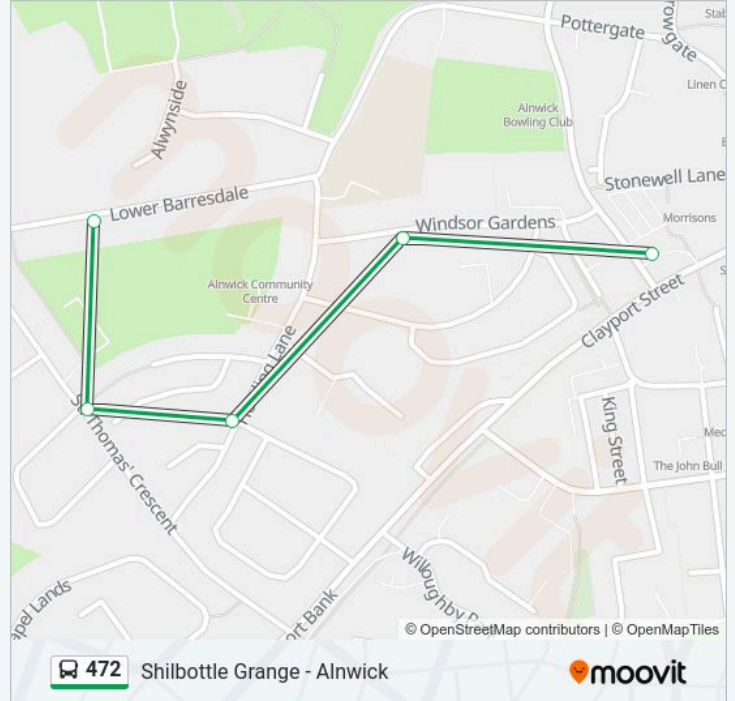

### Direction: Alnwick

26 stops

[VIEW LINE SCHEDULE](#)

- Hawthorn Terrace, Shilbottle Grange
- School, Shilbottle Grange
- Club, Shilbottle
- St James' Church, Shilbottle
- Widow's Row, Shilbottle
- North Side, Shilbottle
- Lionheart Enterprise Park, Willowburn Trading Est
- Retail Park, Greensfield
- Sainsbury's Store, Greensfield
- Taylor Drive-Duchess High School, Greensfield
- Taylor Drive-Weavers Court, Greensfield
- Weavers Way, St James Estate
- Arkle Court, St James Estate
- Roundabout, St James Estate
- Roundabout, St James Estate
- Greensfield Avenue, St James Estate
- Greensfield Avenue West End, St James Estate
- Blakelaw Road South End, St James Estate
- Blakelaw Road Centre, St James Estate
- Blakelaw Road North End, St James Estate
- Alnwick, St James Estate

### Direction: Alnwick

5 stops

[VIEW LINE SCHEDULE](#)

Lower Barresdale West Stop, Barresdale

Sycamore Avenue, Barresdale

Howling Lane, Barresdale

Windsor Gardens, Alnwick

Bus Station, Alnwick

### 472 bus Info

**Direction:** Alnwick

**Stops:** 5

**Trip Duration:** 5 min

**Line Summary:**

**Direction: Barresdale**

30 stops

[VIEW LINE SCHEDULE](#)

- Hawthorn Terrace, Shilbottle Grange
- School, Shilbottle Grange
- Club, Shilbottle
- St James' Church, Shilbottle
- Widow's Row, Shilbottle
- North Side, Shilbottle
- Lionheart Enterprise Park, Willowburn Trading Est
- Retail Park, Greensfield
- Sainsbury's Store, Greensfield
- Taylor Drive-Duchess High School, Greensfield
- Taylor Drive-Weavers Court, Greensfield
- Weavers Way, St James Estate
- Arkle Court, St James Estate
- Roundabout, St James Estate
- Roundabout, St James Estate
- Greensfield Avenue, St James Estate
- Greensfield Avenue West End, St James Estate
- Blakelaw Road South End, St James Estate