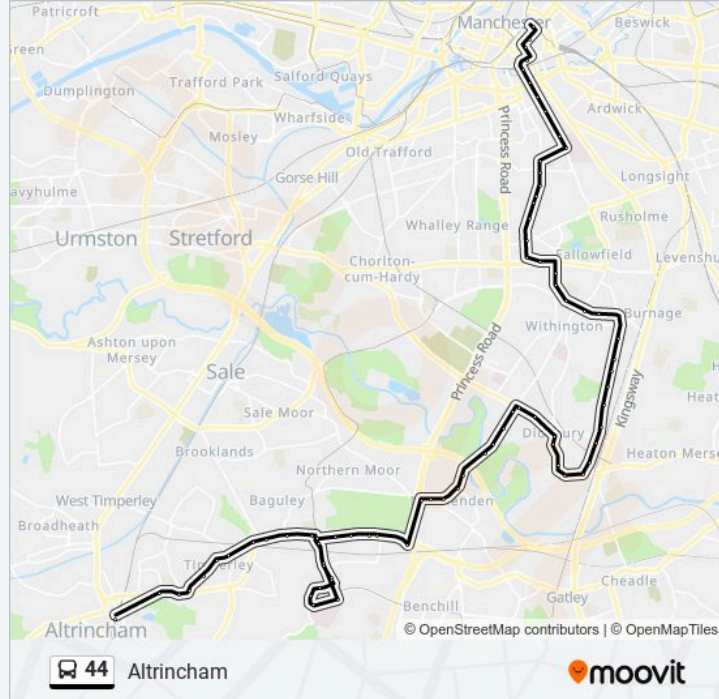

Marie Louise Gardens

Hayescroft Gardens

Withington Golf Club

Riverside Park

Northenden Village (Stop D)

Moor End (Stop B)

Northenden Health Centre (Stop F)

Britannia Airport Hotel (Stop D)

Princess Parkway (Stop B)

Hall Lane

Wellfield Road

Westage Gardens

Spark Road

Timpson Road (Stop D)

Baguley Metrolink (Stop B)

Ledson Road (Stop A)

Opal House (Stop F)

Wythenshawe Hospital (Stop A)

Caldey Road

Dallimore Road

Ledson Road (Stop B)

Baguley Metrolink (Stop A)

Timpson Road (Stop E)

Moor Road (Stop A)