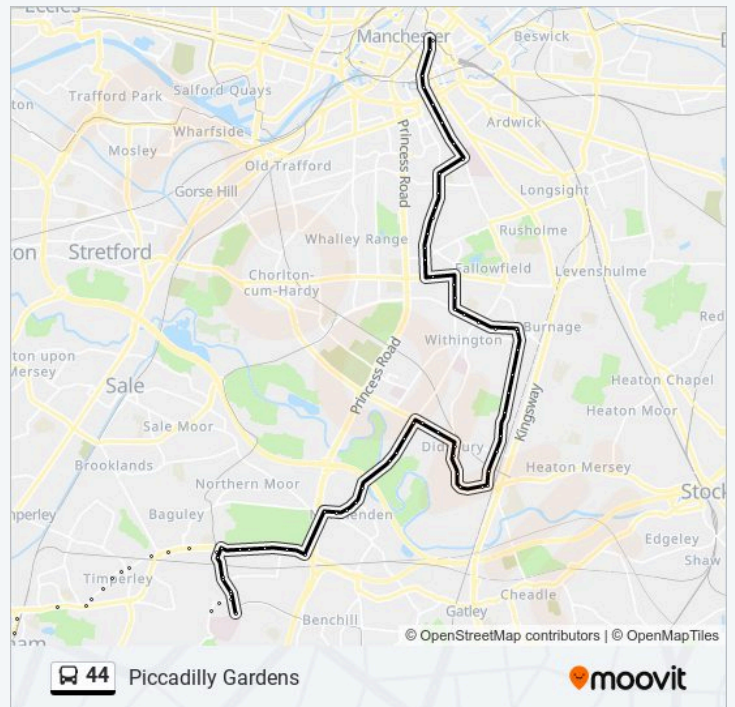

Britannia Airport Hotel (Stop E)

Parkway House

Moor End (Stop A)

Northenden Village (Stop C)

Riverside Park

Withington Golf Club

Hayescroft Gardens

Marie Louise Gardens

### 44 bus Info

**Direction:** Piccadilly Gardens

**Stops:** 76

**Trip Duration:** 77 min

**Line Summary:**

Spath Road (Stop A)

Palatine Road (Stop C)

Hesketh Avenue