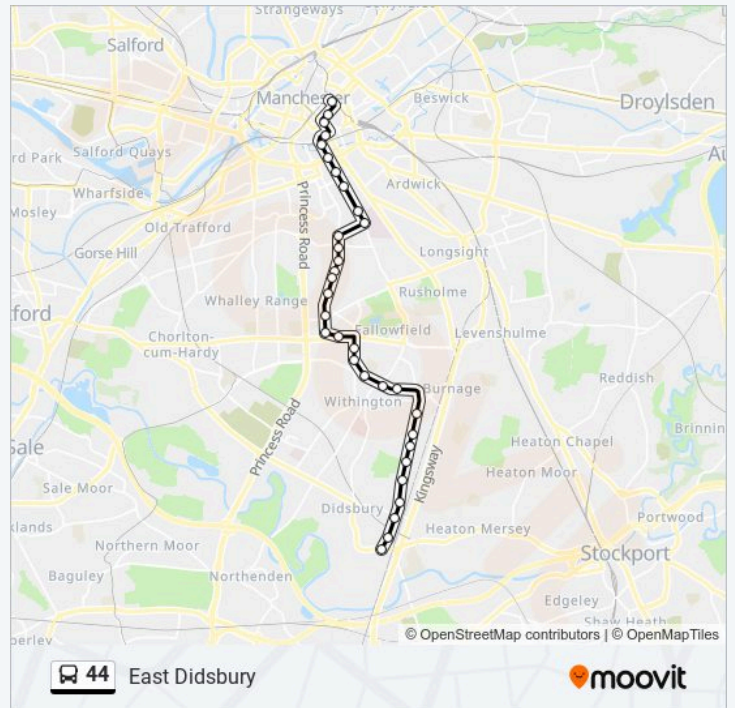

Alan Road

Ladybarn Park

Heyscroft Road

Horwood Crescent

Parkville Road

Fog Lane (Stop B)

Willow Way

School Lane

Ruabon Road

Didsbury Cricket Club (Stop M)

**Direction: East Didsbury**

**Stops: 33**

**Trip Duration: 37 min**

**Line Summary:**

**Direction: Piccadilly Gardens**

76 stops