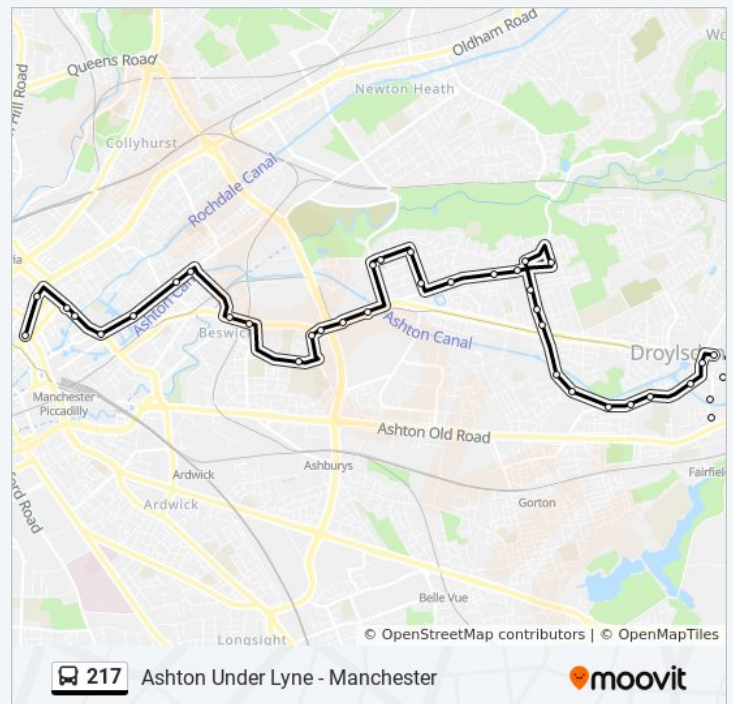

217 bus Info

Direction: Ashton-Under-Lyne

Stops: 47

Trip Duration: 51 min

Line Summary:

- Holly Street
- Palm Street
- Derwent Street
- Edge Lane Metrolink (Stop E)
- Wheler Street
- Bridge Street
- Gransmoor Road
- Peel Street
- Grove Street
- Droylsden Wharf Road
- Canal Street
- Droylsden Metrolink (Stop B)
- Williamson Lane (Stop E)
- Buller Street
- Gorsefields
- Audenshaw Road
- Rivington Grove
- Audenshaw Metrolink (Stop C)
- Audenshaw Metrolink (Stop B)
- Snipe Way
- Ashton Park (Stop A)
- Ashton Moss Metrolink (Stop D)
- Ashton Leisure Park
- Ashton West Metrolink (Stop B)
- Ashton-Under-Lyne Interchange

Gransmoor Road

Peel Street

Grove Street

Droylsden Wharf Road

Canal Street

Droylsden Metrolink (Stop B)

Direction: Manchester City Centre

47 stops

Line Summary:

217 bus Time Schedule

Manchester City Centre Route Timetable:

Ashton-Under-Lyne Interchange
Ashton West Metrolink (Stop E)
Ashton West Metrolink (Stop A)
Ashton Moss Metrolink (Stop E)
Snipe Way
Ryecroft Hall (Stop D)
Rivington Grove
Audenshaw Road
Westway
Gorsefields
Buller Street
Williamson Lane (Stop F)
Droylsden Metrolink (Stop C)
Canal Street (Stop D)
Droylsden Wharf Road
Grove Street
Peel Street
Gransmoor Road
Bridge Street
Wheler Street
Edge Lane Metrolink (Stop A)
Derwent Street
Palm Street
North Road
North Road
Edge Lane
Folkestone Road
Vale Street
Clayton Library
Tartan Street
Ravensbury School
Ravensbury School

Stops: 47

Trip Duration: 49 min

Line Summary:

City Football Academy

Velopark Metrolink (Stop G)

Alan Turing Way (Stop C)

Ashton New Road (Stop B)

Sarah Street