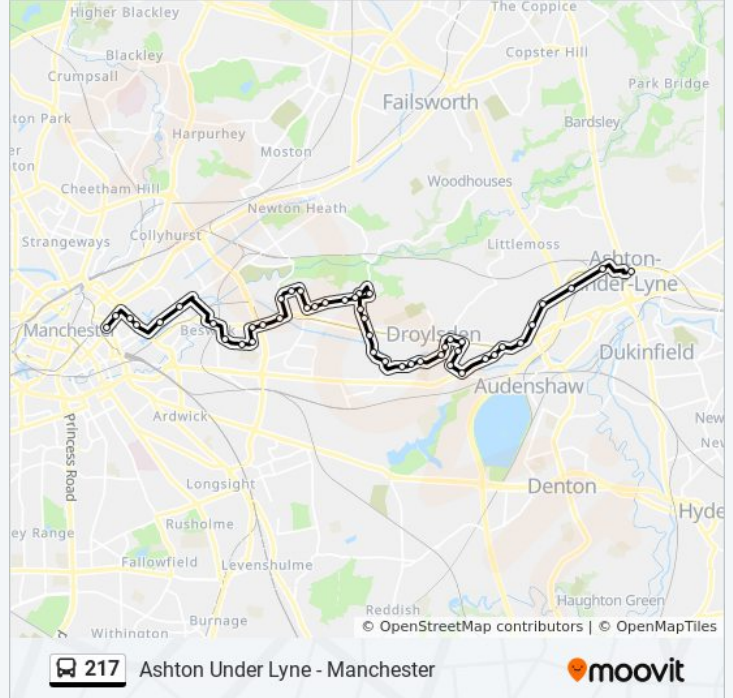

217 bus Info

Direction: Ashton-Under-Lyne

Stops: 47

Trip Duration: 51 min

Line Summary:

- Holly Street
- Palm Street
- Derwent Street
- Edge Lane Metrolink (Stop E)
- Wheler Street
- Bridge Street
- Gransmoor Road
- Peel Street
- Grove Street
- Droylsden Wharf Road
- Canal Street
- Droylsden Metrolink (Stop B)
- Williamson Lane (Stop E)
- Buller Street
- Gorsefields
- Audenshaw Road
- Rivington Grove
- Audenshaw Metrolink (Stop C)
- Audenshaw Metrolink (Stop B)
- Snipe Way
- Ashton Park (Stop A)
- Ashton Moss Metrolink (Stop D)
- Ashton Leisure Park
- Ashton West Metrolink (Stop B)
- Ashton-Under-Lyne Interchange

Ancoats Clinic

Butler Street

Councillor Street

Doric Close

Sarah Street

Albert St

Grey Mare Lane (Stop A)

Velopark Metrolink (Stop E)

Edge Lane

North Road

Holly Street

Palm Street

Derwent Street

Edge Lane Metrolink (Stop E)

Wheler Street

Bridge Street

Darley Street

Hillkirk Street

Cambrian Street

Butler Street

Ancoats Clinic

Ducie Street

Rochdale Canal

Jersey Street