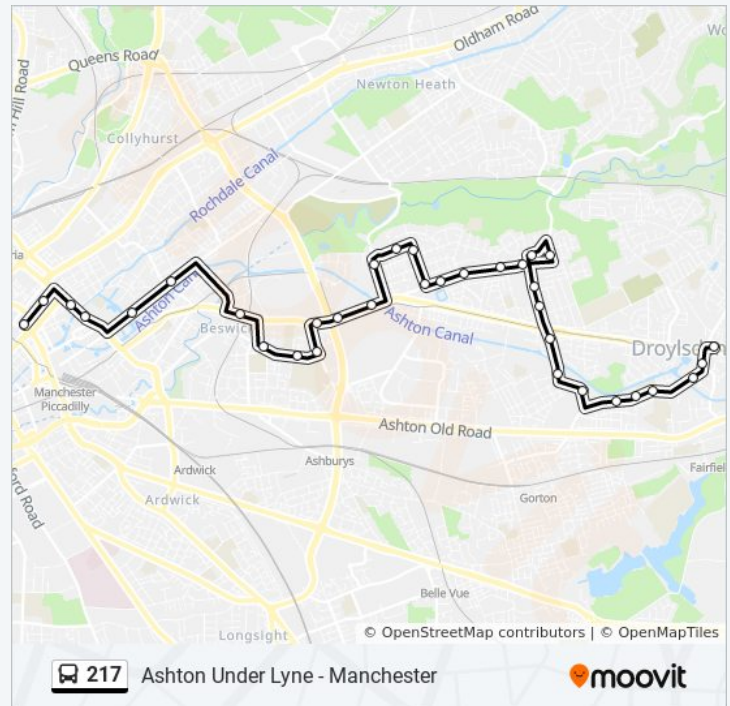

217 bus Info

Direction: Ashton-Under-Lyne

Stops: 47

Trip Duration: 51 min

Line Summary:

- Holly Street
- Palm Street
- Derwent Street
- Edge Lane Metrolink (Stop E)
- Wheler Street
- Bridge Street
- Gransmoor Road
- Peel Street
- Grove Street
- Droylsden Wharf Road
- Canal Street
- Droylsden Metrolink (Stop B)
- Williamson Lane (Stop E)
- Buller Street
- Gorsefields
- Audenshaw Road
- Rivington Grove
- Audenshaw Metrolink (Stop C)
- Audenshaw Metrolink (Stop B)
- Snipe Way
- Ashton Park (Stop A)
- Ashton Moss Metrolink (Stop D)
- Ashton Leisure Park
- Ashton West Metrolink (Stop B)
- Ashton-Under-Lyne Interchange

Gransmoor Road

Peel Street

Grove Street

Droylsden Wharf Road

Canal Street

Droylsden Metrolink (Stop B)

Direction: Manchester City Centre

47 stops

Friday

Not Operational

Saturday

6:43 PM

217 bus Info

Direction: Droylsden

Stops: 34

Trip Duration: 26 min

Line Summary:

217 bus Time Schedule

Manchester City Centre Route Timetable:

Ashton-Under-Lyne Interchange
Ashton West Metrolink (Stop E)
Ashton West Metrolink (Stop A)
Ashton Moss Metrolink (Stop E)
Snipe Way
Ryecroft Hall (Stop D)
Rivington Grove
Audenshaw Road
Westway
Gorsefields
Buller Street
Williamson Lane (Stop F)
Droylsden Metrolink (Stop C)
Canal Street (Stop D)
Droylsden Wharf Road
Grove Street
Peel Street
Gransmoor Road
Bridge Street
Wheler Street
Edge Lane Metrolink (Stop A)
Derwent Street
Palm Street
North Road
North Road
Edge Lane
Folkestone Road
Vale Street
Clayton Library
Tartan Street
Ravensbury School
Ravensbury School