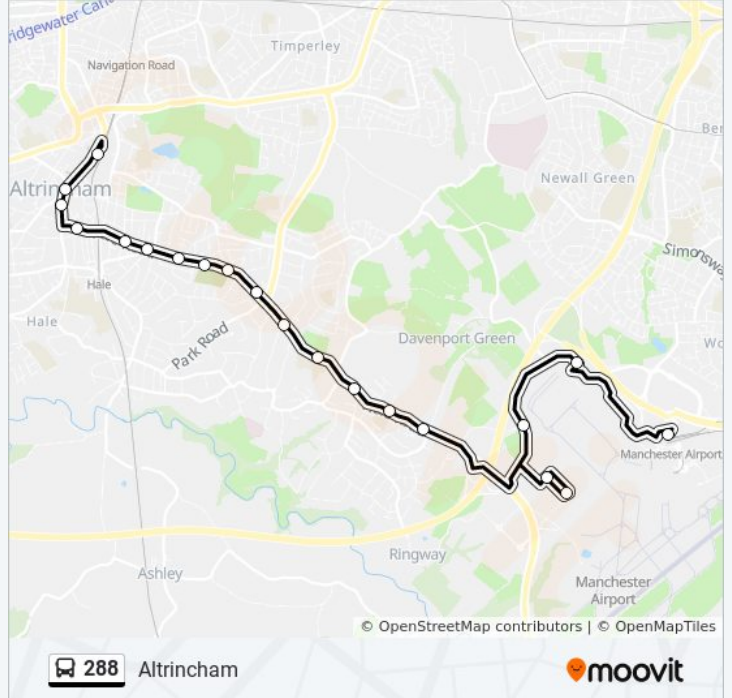

Direction: Altrincham

20 stops

[VIEW LINE SCHEDULE](#)

Manchester Airport the Station

Sydney Avenue

Hasty Lane

World Freight Terminal

World Freight Terminal

Graysands Road

Broomfield Lane

Broom Road

Baptist Church

Peter Street

The Downs

Altrincham Interchange

288 bus Time Schedule

288 bus Info

Direction: Altrincham

Stops: 20

Trip Duration: 25 min

Line Summary:

Direction: Manchester Airport

19 stops

[VIEW LINE SCHEDULE](#)

- Altrincham Interchange
- Fairbank House
- Railway Bridge
- Beech Road
- Queens Road
- Graysands Road
- Cemetery
- Grange Avenue
- Delahays Road
- Carlton Road
- St Ambrose
- All Saints Church
- Rydal Drive
- Brooks Drive
- World Freight Terminal
- World Freight Terminal
- Hasty Lane
- Sydney Avenue