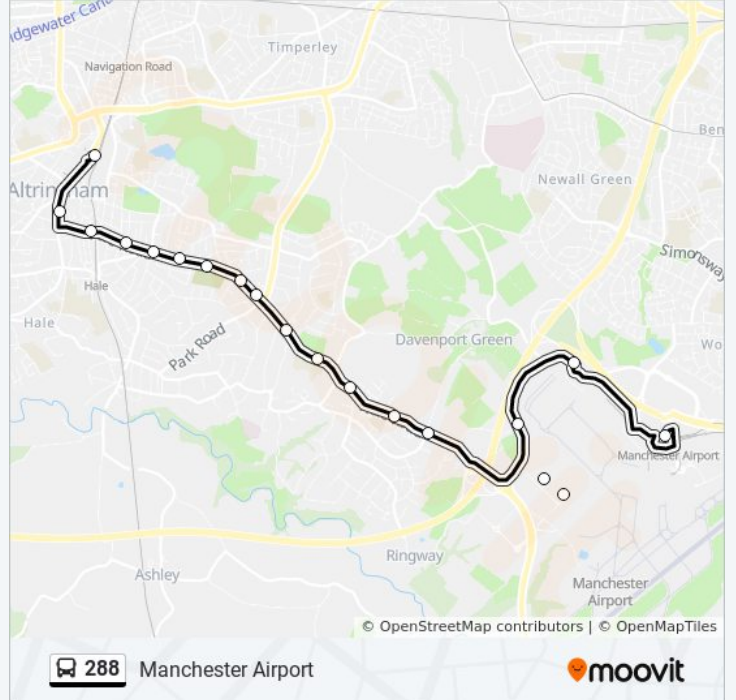

Direction: Altrincham

20 stops

[VIEW LINE SCHEDULE](#)

Manchester Airport the Station

Sydney Avenue

Hasty Lane

World Freight Terminal

World Freight Terminal

288 bus Info

Direction: Altrincham

Stops: 20

Trip Duration: 25 min

Line Summary:

Direction: Manchester Airport

19 stops

[VIEW LINE SCHEDULE](#)

288 bus Time Schedule

Manchester Airport Route Timetable:

| | |
|-----------|-------------------|
| Sunday | Not Operational |
| Monday | 6:15 AM - 6:15 PM |
| Tuesday | 6:15 AM - 6:15 PM |
| Wednesday | 6:15 AM - 6:15 PM |
| Thursday | 6:15 AM - 6:15 PM |
| Friday | Not Operational |
| Saturday | 7:15 AM - 6:15 PM |

288 bus Info

Direction: Manchester Airport

Stops: 19

Trip Duration: 25 min

Line Summary:

288 bus time schedules and route maps are available in an offline PDF at moovitapp.com. Use the [Moovit App](#) to see live bus times, train schedule or subway schedule, and step-by-step directions for all public transit in North West.