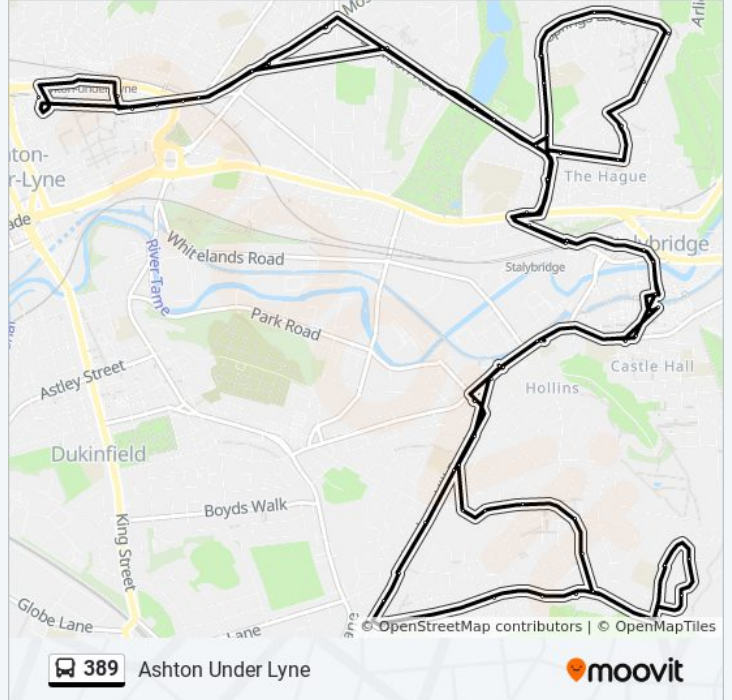

Direction: Broadbent Fold

72 stops

[VIEW LINE SCHEDULE](#)

Ashton-Under-Lyne Interchange

Wimpole Street (Stop Cc)

Crickets Lane

Neal Avenue

Tameside General Hospital

Quarry Street

389 bus Time Schedule

Broadbent Fold Route Timetable:

Sunday	Not Operational
Monday	5:20 AM - 6:48 PM
Tuesday	5:20 AM - 6:48 PM
Wednesday	5:20 AM - 6:48 PM
Thursday	5:20 AM - 6:48 PM
Friday	Not Operational
Saturday	6:20 AM - 6:48 PM

389 bus Info

Direction: Broadbent Fold

Stops: 72

Trip Duration: 73 min

Line Summary:

Peel Street
 Set Street
 Mostyn Street
 Liston Street
 Fir Tree Close
 Gorse Hall Road
 Fir Tree Crescent
 Rowan Crescent
 Guildford Road
 Salisbury Drive
 Tennyson Avenue
 Wordsworth Close
 Shelley Rise
 Arnold Close
 Yew Tree Lane
 Lyne Edge Road
 Lyne Edge Crescent
 Water Grove Road
 Rayner Stephens High School
 Moravian Church
 Yew Tree Lane
 Heron Avenue
 Lodge Lane
 Liston Street
 High Street
 Peel Street
 Quarry Street
 Forrester Drive
 Armentieres Square (Stop B)
 Market Street
 Stalybridge Station (Stop E)
 West Street
 Harrison Street

Darnton Road

Springs Lane

Park Close

School Crescent

Arlies Lane

Ennerdale Terrace

Hartshead Avenue

Church Walk