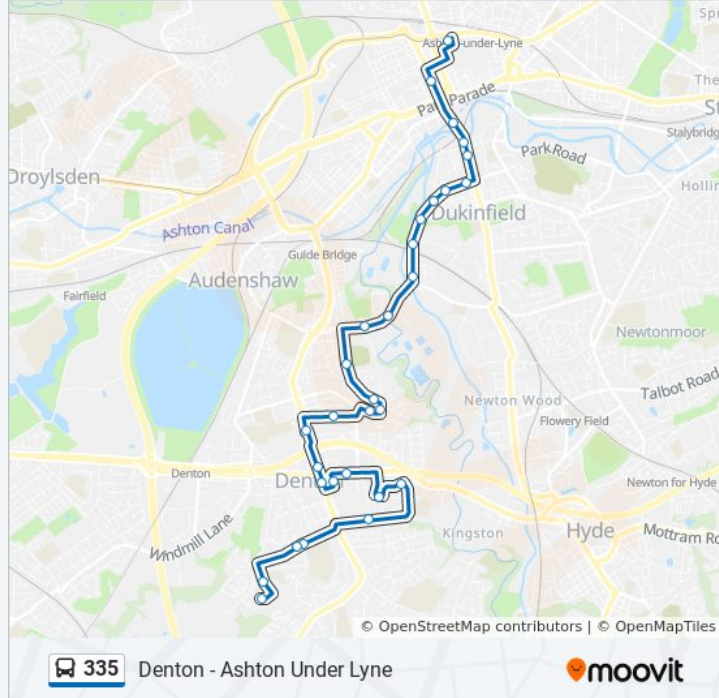

**Direction: Ashton-Under-Lyne**

36 stops

[VIEW LINE SCHEDULE](#)

- Ruskin Avenue
- Auburn Road
- Merlyn Avenue
- Chestnut Gardens
- St Lawrence Road
- Linden Road
- Fir Road
- Crown Point (Stop H)
- Morrisons (Stop J)
- Crown Point (Stop F)
- Crown Point (Stop A)
- York Road
- St Anne's Road
- St Anne's Road
- Sandheys
- Audenshaw Cemetery
- Broomstair Road
- Gate Street
- Old Hall Street
- Broadway
- Inverness Road
- Denby Road

**335 bus Info**

**Direction:** Ashton-Under-Lyne

**Stops:** 36

**Trip Duration:** 32 min

**Line Summary:**

Richmond Road

Armadale Road

Armadale Road

Old Street

Katherine Street

Ashton-Under-Lyne Interchange

**Direction: Denton**

38 stops

[VIEW LINE SCHEDULE](#)

Ashton-Under-Lyne Interchange

Old Street

York Road

Crown Point (Stop B)

Crown Point (Stop D)

Taylor Street

Fir Road

Linden Road

St Lawrence Road

Market Street