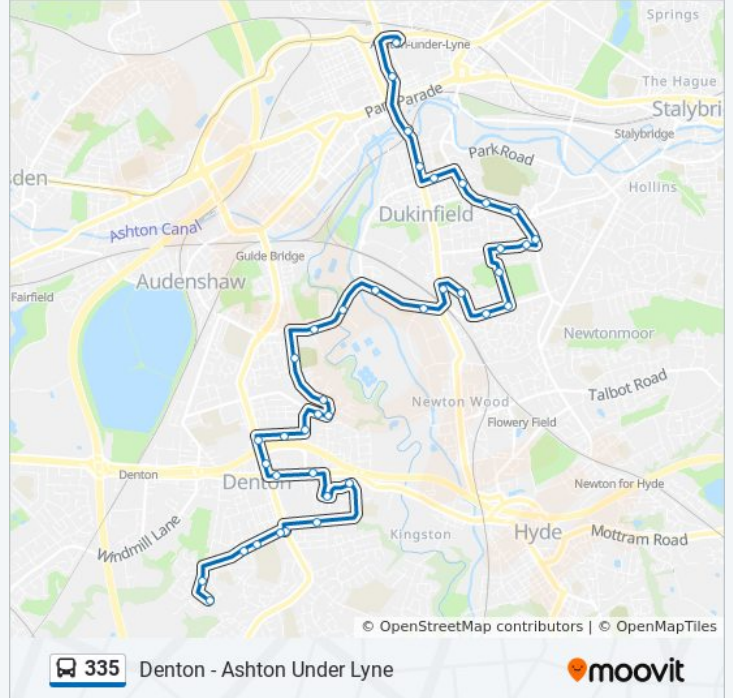

**Direction: Ashton-Under-Lyne**

36 stops

[VIEW LINE SCHEDULE](#)

- Ruskin Avenue
- Auburn Road
- Merlyn Avenue
- Chestnut Gardens
- St Lawrence Road
- Linden Road
- Fir Road
- Crown Point (Stop H)
- Morrisons (Stop J)
- Crown Point (Stop F)
- Crown Point (Stop A)
- York Road
- St Anne's Road
- St Anne's Road
- Sandheys
- Audenshaw Cemetery
- Broomstair Road
- Gate Street
- Old Hall Street
- Broadway
- Inverness Road
- Denby Road

Old Street

Katherine Street

Ashton-Under-Lyne Interchange

**Direction: Denton**

38 stops

[VIEW LINE SCHEDULE](#)

Ashton-Under-Lyne Interchange

Old Street

York Road

Crown Point (Stop B)

Crown Point (Stop D)

Taylor Street

Fir Road

Linden Road

St Lawrence Road

Market Street

St Thomas More Rc College

Merlyn Avenue

Town Lane

Ruskin Avenue

335 bus time schedules and route maps are available in an offline PDF at [moovitapp.com](https://moovitapp.com). Use the [Moovit App](#) to see live bus times, train schedule or subway schedule, and step-by-step directions for all public transit in North West.