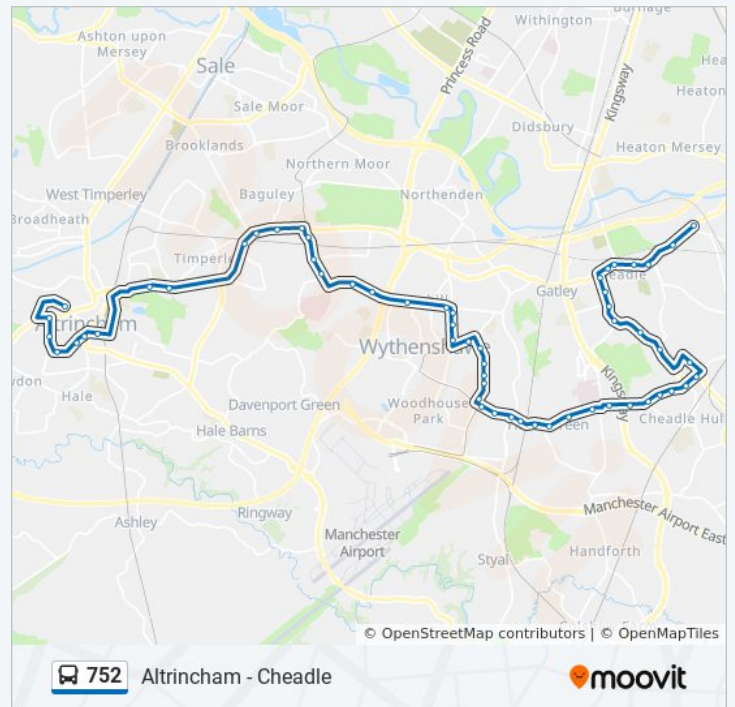

Direction: Cheadle Heath

53 stops

[VIEW LINE SCHEDULE](#)

- Stamford Road
- Bowden Preparatory School
- St Margaret's Road
- St Margarets Road
- Turning Circle
- Loreto Grammar School
- Cresta Court Hotel
- The Old Hall
- Shaftesbury Avenue
- Shady Lane
- Ferndown Road
- Timpson Road (Stop D)
- Baguley Metrolink (Stop B)
- Ledson Road (Stop A)
- Martinscroft Metrolink (Stop B)
- Wendon Road (Stop D)
- Broadoak Road
- Brownley Court Road
- Benchill Metrolink (Stop B)
- Woodend Road (Stop D)
- Brownley Road (Stop B)
- The Conservative Club

Stops: 53

Trip Duration: 89 min

Line Summary:

Upavon Road

Leominster Drive

Shone Avenue

The Tudor

Coleby Avenue (Stop D)

Parkway

Farmers Arms

Direction: John Leigh Park
57 stops

[VIEW LINE SCHEDULE](#)

- Farmers Arms
- Boundary Bridge
- Councillor Lane
- Red Lion
- George & Dragon (Stop E)
- Warwick Mall (Stop C)
- Cheadle Post Office
- Depleach Road
- Broadway
- Schools Hill
- Golf Course
- Cheadle & Marple College
- Queen's Road
- Station Road (Stop C)
- Cheadle Road
- Gourham Drive
- Bankfield Road
- Conway Road
- Bruntwood Lane
- Wilmslow Road
- The Griffin
- St Ann's Road
- Queensway
- Heald Green Shops
- Heald Green Hotel (Stop A)
- Styal Road
- Atlas Business Park
- Shadow Moss Road (Stop F)
- Coleby Avenue (Stop C)
- The Tudor

Direction: John Leigh Park

Stops: 57

Trip Duration: 76 min

Line Summary:

Shone Avenue
Leominster Drive
Upavon Road
The Conservative Club
Crossacres Metrolink (Stop A)
Woodend Road
Benchill Metrolink (Stop A)
Brownley Court Road (Stop H)
Broadoak Road
Wendon Road (Stop C)
Martinscroft Metrolink (Stop A)
Ledson Road (Stop B)
Baguley Metrolink (Stop A)
Timpson Road (Stop E)
Moor Road (Stop A)
Ferndown Road
Shady Lane
Shaftesbury Avenue
Hare And Hounds
The Old Hall
Sainsbury's
Lloyd Street
St John's Road
St Margaret's Road
St Margarets Road
Turning Circle
Loreto Grammar School