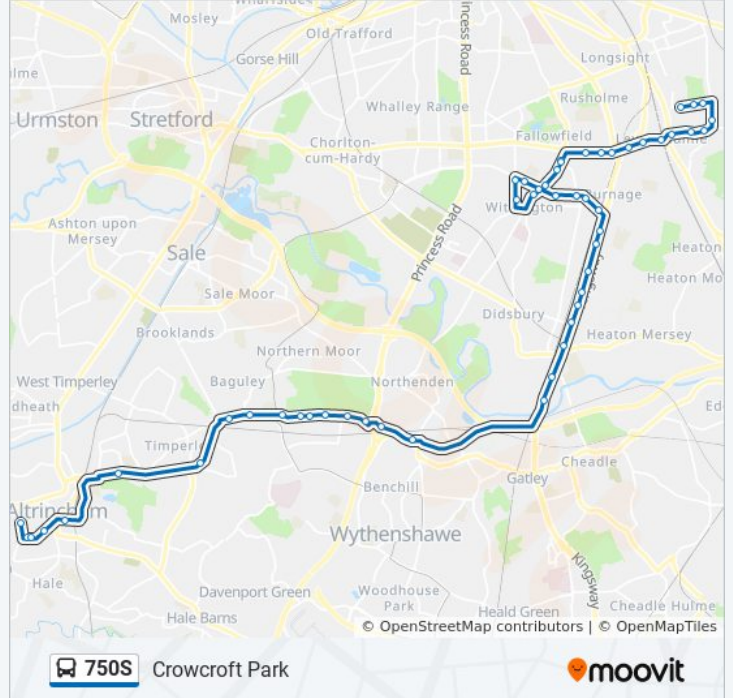

Direction: Crowcroft Park

52 stops

[VIEW LINE SCHEDULE](#)

- St Margaret's Road
- St Margaret's Road
- Altrincham Grammar School For Girls
- St John's Road
- Sainsbury's
- The Old Hall
- Shaftesbury Avenue
- Shady Lane
- Ferndown Road
- Moor Road (Stop C)
- Spark Road
- Westage Gardens
- Wellfield Road
- Hall Lane
- Princess Parkway (Stop A)
- The Open University (Stop C)
- Sharston Post Office
- Fairmile Drive
- Gawsworth Avenue
- East Didsbury Metrolink (Stop D)
- School Lane
- Homestead Crescent

Direction: Crowcroft Park

Stops: 52

Trip Duration: 77 min

Line Summary:

Fog Lane (Stop E)
 Barcicroft Road
 Green End Road
 Briarfield Road
 Rail Station (Stop B)
 Ladybarn Village
 Parris Wood Road
 Alan Road
 Wilmslow Road (Stop A)
 Old Moat Park
 Mauldeth Road West
 Copson Street
 Withington Library (Stop B)
 Derby Road
 Granville Road
 Friendship Inn (Stop E)
 Friendship Inn (Stop E)
 Ladybarn Lane
 Lindleywood Road
 Birchfields Road (Stop C)
 Fortuna Grove (Stop H)
 Assembly Hall
 Levenshulme Station
 Cardus Street
 Levenshulme Library
 Broom Lane
 Manor Road
 Leybourne Avenue
 Hornbeam Road
 Maida Street

Cardus Street

Levenshulme Station

Slade Lane

Fortuna Grove (Stop J)

Birchfields Road (Stop D)

Lindleywood Road

Ladybarn Lane

Friendship Inn (Stop F)

Direction: John Leigh Park

Stops: 55

Trip Duration: 85 min

Line Summary:

 [750S bus Line Map](#)

Gawsworth Avenue

Fairmile Drive

Fairmile Drive