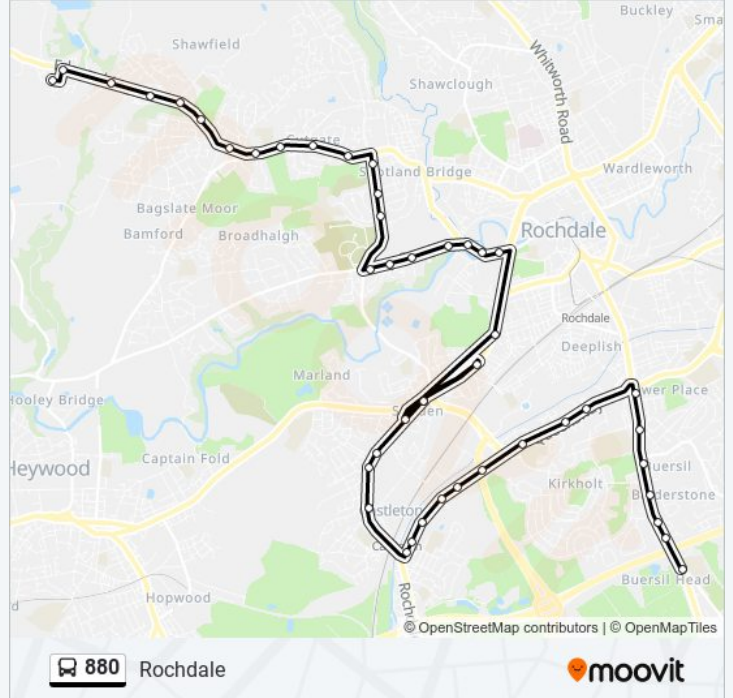

Direction: Buersil Head

45 stops

[VIEW LINE SCHEDULE](#)

- Norden Close
- Edenfield Road
- Hutchinson Road
- Norden Village
- Shawfield Lane
- Elmsfield Avenue
- Grimes Street
- St Vincent's Roman Catholic Primary School
- Meadow View
- Cutgate Shopping Centre
- Passmonds Crescent
- Spotland Stadium
- Mons Avenue
- Greave Avenue
- Half Acre Drive
- Claremont Road
- Oakenrod Hill
- Mellor Street
- College Road
- Dane Street
- Norman Road
- Tweedale Street

Direction: Buersil Head

Stops: 45

Trip Duration: 42 min

Line Summary:

- Tesco (Stop D)
- St Aidan's Church (Stop B)
- Highfield Hospital
- Tesco (Stop D)
- Royal Toby Hotel
- Nixon Street
- Keswick Street
- Caxton Street (Stop D)
- Hillcrest Road
- Hugo Street
- Sherwood Street
- Malcolm Street
- Cowm Top Lane
- Laburnum Terrace
- Dicken Green Lane
- Digby Road
- Kingsway (Stop F)
- Charlotte Street
- Broad Lane
- Connaught Avenue
- Holly Street
- Gilbrook Way
- St Cuthbert's Rc High School

Direction: Norden

44 stops

[VIEW LINE SCHEDULE](#)

- St Cuthbert's Rc High School
- Gilbrook Way
- Holly Street
- Connaught Avenue
- Broad Lane
- Charlotte Street

880 bus Time Schedule

Norden Route Timetable:

Cowm Top Lane

Malcolm Street

Sherwood Street

Hugo Street

Hillcrest Road

Caxton Street (Stop D)

Keswick Street

Nixon Street