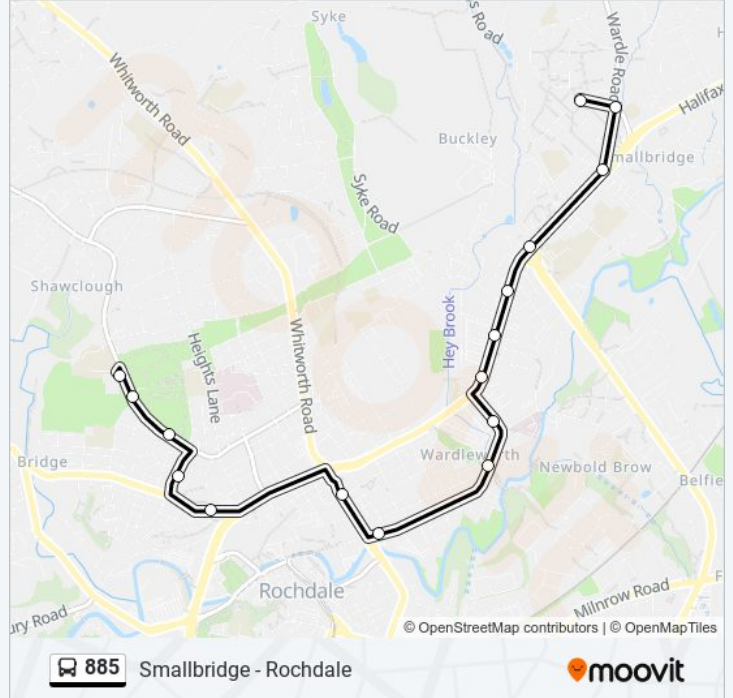

### Direction: Low Hill

16 stops

[VIEW LINE SCHEDULE](#)

Falinge Park High School  
Clarke's Lane  
Clement Royds Street  
Peel Street  
Holland Street  
Robert Street  
John Street  
Ramsay Street  
Selby Street  
Rochdale Community Fire Station  
Cook Street  
Clayton Street  
Millgate  
Smallbridge Library  
Louise Street  
Low Hill

### 885 bus Time Schedule

Low Hill Route Timetable:

Sunday	Not Operational
Monday	14:55
Tuesday	14:55
Wednesday	Not Operational
Thursday	Not Operational
Friday	Not Operational
Saturday	Not Operational

### 885 bus Info

**Direction:** Low Hill

**Stops:** 16

**Trip Duration:** 23 min

**Line Summary:**

**Direction: Shawclough**

15 stops

[VIEW LINE SCHEDULE](#)

- Low Hill
- Louise Street
- Smallbridge Library
- Millgate
- Clayton Street
- Cook Street
- Rochdale Community Fire Station
- Ramsay Street
- John Street
- Robert Street
- Holland Street
- Peel Street
- Clement Royds Street
- Clarke's Lane
- Falinge Park High School