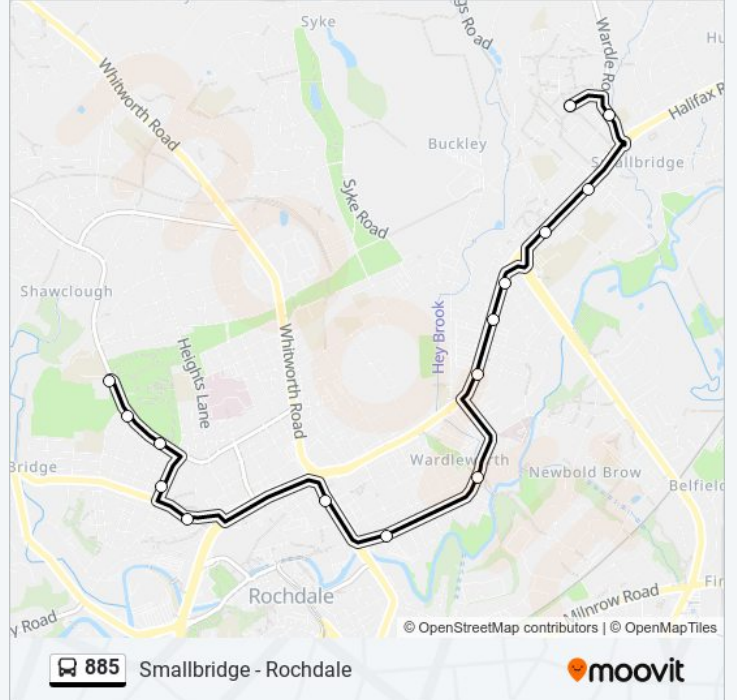

### 885 bus Info

**Direction:** Low Hill

**Stops:** 16

**Trip Duration:** 23 min

**Line Summary:**

**Direction: Shawclough**

15 stops

[VIEW LINE SCHEDULE](#)

- Low Hill
- Louise Street
- Smallbridge Library
- Millgate
- Clayton Street
- Cook Street
- Rochdale Community Fire Station
- Ramsay Street
- John Street
- Robert Street
- Holland Street
- Peel Street
- Clement Royds Street
- Clarke's Lane
- Falinge Park High School

**885 bus Time Schedule**

Shawclough Route Timetable:

Sunday	Not Operational
Monday	07:52
Tuesday	07:52
Wednesday	Not Operational
Thursday	Not Operational
Friday	Not Operational
Saturday	Not Operational

**885 bus Info**

**Direction:** Shawclough

**Stops:** 15

**Trip Duration:** 20 min

**Line Summary:**

885 bus time schedules and route maps are available in an offline PDF at [moovitapp.com](https://moovitapp.com). Use the [Moovit App](#) to see live bus times, train schedule or subway schedule, and step-by-step directions for all public transit in North West.