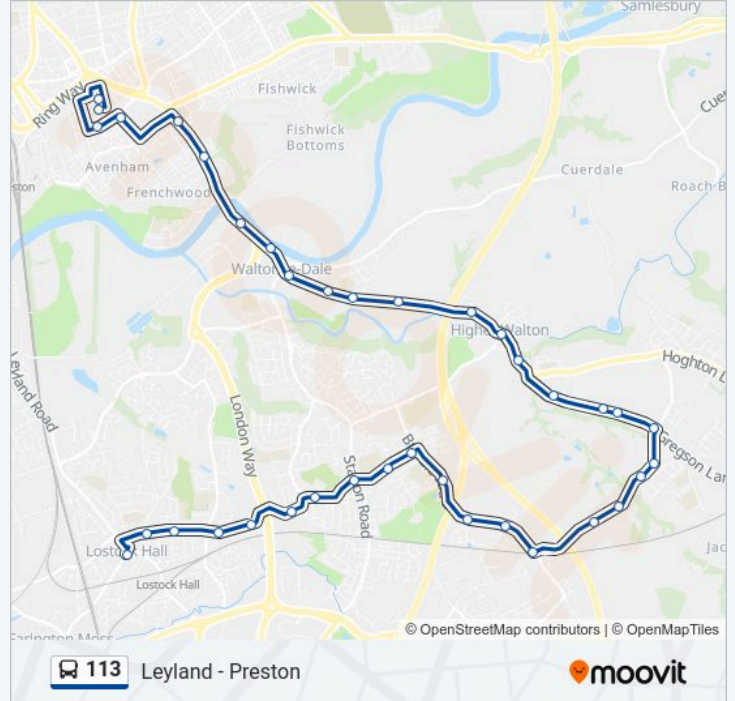

Alma Row

Alder Drive

Bank Head Lane South

Bank Head Farm

Hospital Inn

Brindle Close

Bluebell Way

Leisure Centre

Collins Road North

Poplar Avenue

Station Road

St Marys Church

Brownedge Close

Irongate

Brownedge Road

Moss Street

British Legion

Berry Street

Direction: Preston City Centre

65 stops

[VIEW LINE SCHEDULE](#)

Tesco (Stand D)

Leisure Centre

Spring Gardens

Poplar Avenue

Direction: Preston City Centre

Stops: 65

Trip Duration: 60 min

Line Summary:

Brown Lane
Leisure Centre
Bluebell Way
Briindle Close
Hospital Inn
Bank Head Farm
Bank Head Lane North
Alder Drive
Alma Row
Conway Court
Cooper House Farm
Castle Court
Charles Crescent
All Saints Church
Mill Tavern
Motorway Bridge
Little Oaks
Knot Lane
Garden Centre
Sir Robert Peel
Edward Street
Frenchwood Avenue
Queen Street
Percy Street
Arrival Stand (Stand 0)