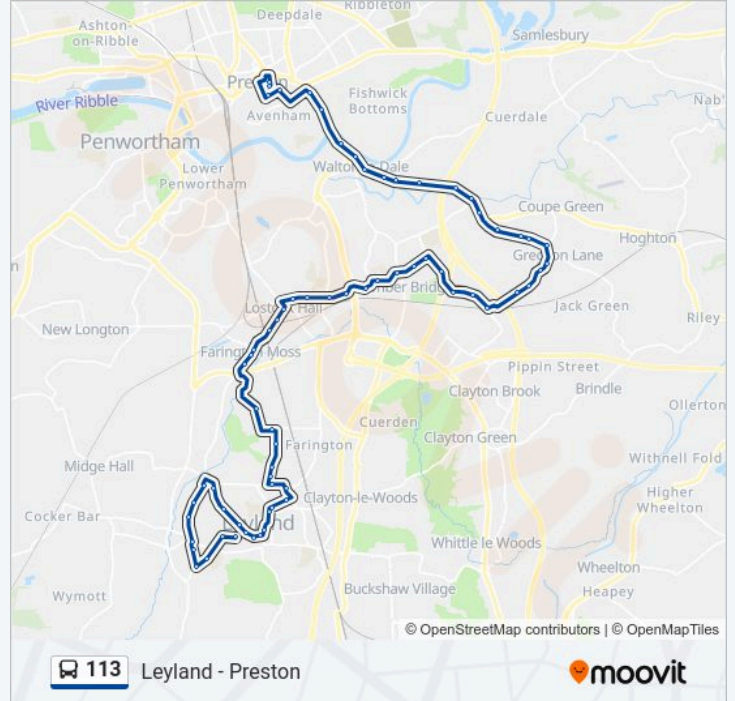

Bank Head Farm

Hospital Inn

Brindle Close

Bluebell Way

Leisure Centre

Collins Road North

Poplar Avenue

Station Road

St Marys Church

Brownedge Close

Irongate

Brownedge Road

Moss Street

British Legion

Berry Street

Anchor Inn

Wellfield Road

Fowler Lane

Croston Road

Lower Field

Business Park

Jubilee House

Kentmere Avenue

Parish Gardens

Morrisons

Morrisons

Churchill Way

Dorothy Ave

Gables Hotel

King Street

Westgate

Tesco (Stand D)