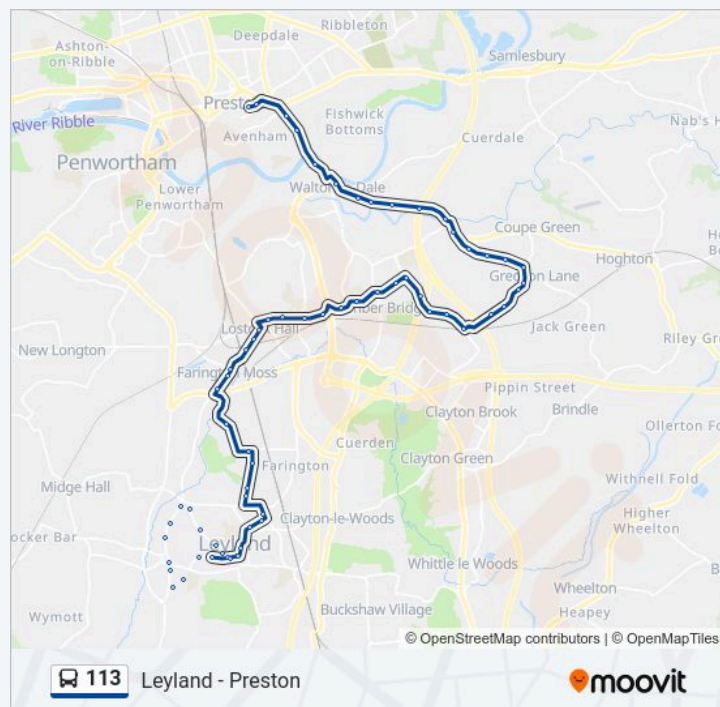

Grimshaw Street (Stand H)

Queen Street

Ashleigh Street

Edward Street

Yew Tree

Higher Walton Road

Garden Centre

Knot Lane

Collins Road North

Poplar Avenue

Station Road

St Marys Church

Brownedge Close

Irongate

Brownedge Road

Moss Street

Berry Street

Wateringpool Lane

Moss Street

Four Lane Ends

Irongate

Brownedge Close

St Marys Church

Station Road

Poplar Avenue

Direction: Preston City Centre

Stops: 65

Trip Duration: 60 min

Line Summary:

Brown Lane
Leisure Centre
Bluebell Way
Briindle Close
Hospital Inn
Bank Head Farm
Bank Head Lane North
Alder Drive
Alma Row
Conway Court
Cooper House Farm
Castle Court
Charles Crescent
All Saints Church
Mill Tavern
Motorway Bridge
Little Oaks
Knot Lane
Garden Centre
Sir Robert Peel
Edward Street
Frenchwood Avenue
Queen Street
Percy Street
Arrival Stand (Stand 0)