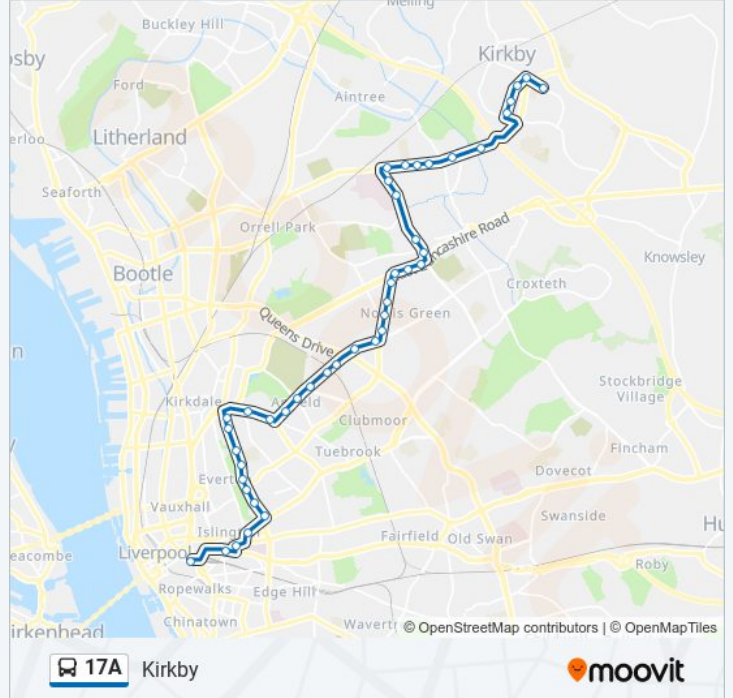

Use the Moovit App to find the closest 17A bus station near you and find out when is the next 17A bus arriving.

Direction: Kirkby

43 stops

[VIEW LINE SCHEDULE](#)

- Queen Square
- Greek Street (Stop C)
- Gildart Street (Stop G)
- Shaw Street (Stop A)
- Brunswick Road
- Plumpton Street
- Lloyd Close
- Jasmin Close
- Hamilton Road
- Northumberland Terrace
- Penrose Street
- Staffordshire Close
- Blessington Road
- Liverpool Fc
- Anfield Road
- Priory Road
- Bidston Road
- Ayrshire Road
- Cherry Lane
- Ricahrd Kelly Drive
- Daneville Road
- Strawberry Road

Direction: Kirkby

Stops: 43

Trip Duration: 43 min

Line Summary:

- Parthenon Drive
- Gable View
- Faversham Road
- Landford Avenue
- Scargreen Avenue
- Lower Lane
- Ternhall Road
- Police Station
- Aintree University Hospital
- Moss Pits Lane
- Longmoor Close
- Sherwoods Lane
- New Hall Cottages
- Haven Road
- Aintree Lane
- Ingoe Lane
- Porton Road
- Wervin Road
- William Roberts Avenue
- Old Hall Lane
- Kirkby Bus Station (Stand 3)

Direction: Knowsley Industrial Park

61 stops

[VIEW LINE SCHEDULE](#)

- Queen Square
- Greek Street (Stop C)
- Gildart Street (Stop G)
- Shaw Street (Stop A)
- Brunswick Road
- Plumpton Street
- Lloyd Close
- Jasmin Close

17A bus Info

Direction: Knowsley Industrial Park

Stops: 61

Trip Duration: 61 min

Line Summary:

Hamilton Road

Northumberland Terrace

Penrose Street