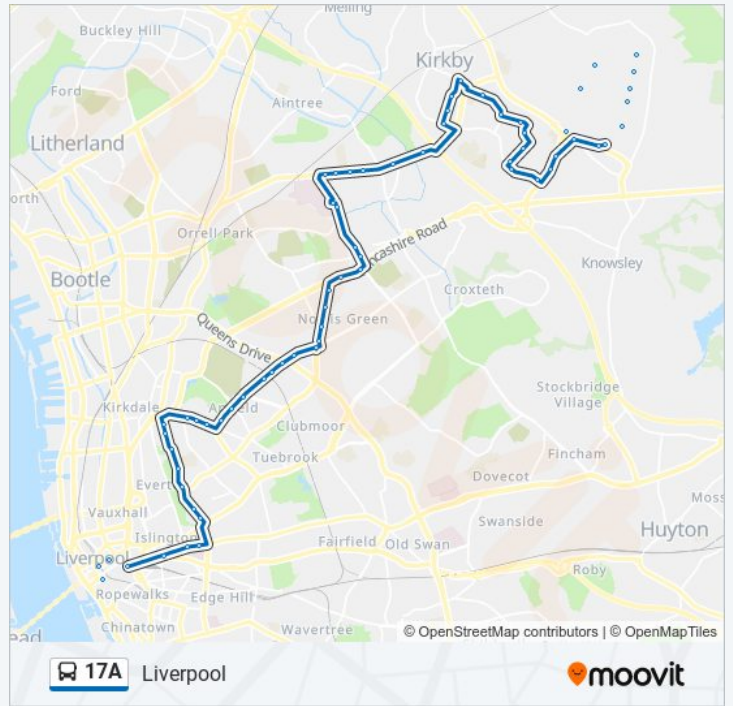

17A bus Info

Direction: Knowsley Industrial Park

Stops: 61

Trip Duration: 61 min

Line Summary:

Hamilton Road

Northumberland Terrace

Penrose Street

Direction: Liverpool

64 stops

[VIEW LINE SCHEDULE](#)

Admin Road
County Road
Kirkby Bank Road
Marl Road
Moss End Way
Ashcroft Road
Ashcroft Road
Kirkby Bank Road
Charley Wood Road

17A bus Time Schedule

Liverpool Route Timetable:

Sunday	05:46 - 23:04
Monday	04:56 - 23:04
Tuesday	04:56 - 23:04
Wednesday	04:56 - 23:04
Thursday	04:56 - 23:04
Friday	04:56 - 23:04
Saturday	05:13 - 23:04

17A bus Info

Direction: Liverpool

Stops: 64

Trip Duration: 61 min
Line Summary:

Townsend Avenue

Richard Kelly Drive

Queens Drive

Warner Drive

Hildebrand Road

Pinehurst Avenue

Priory Road

Anfield Road