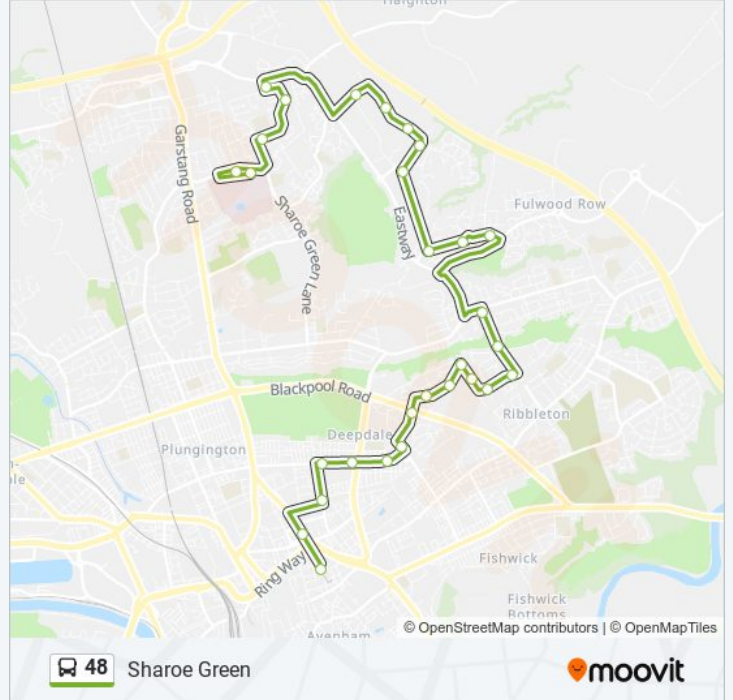

Longsands Lane

Fulwood Asda

Williams Lane

Sorting Office

Pittman Court

Caxton Road

Eastway

Ashness Close

Broadwood Drive

Booths

Royal Preston Hospital Grounds (Stop 2)

48 bus time schedules and route maps are available in an offline PDF at moovitapp.com. Use the Moovit App to see live bus times, train schedule or subway schedule, and step-by-step directions for all public transit in North West.

© 2024 Moovit - All Rights Reserved