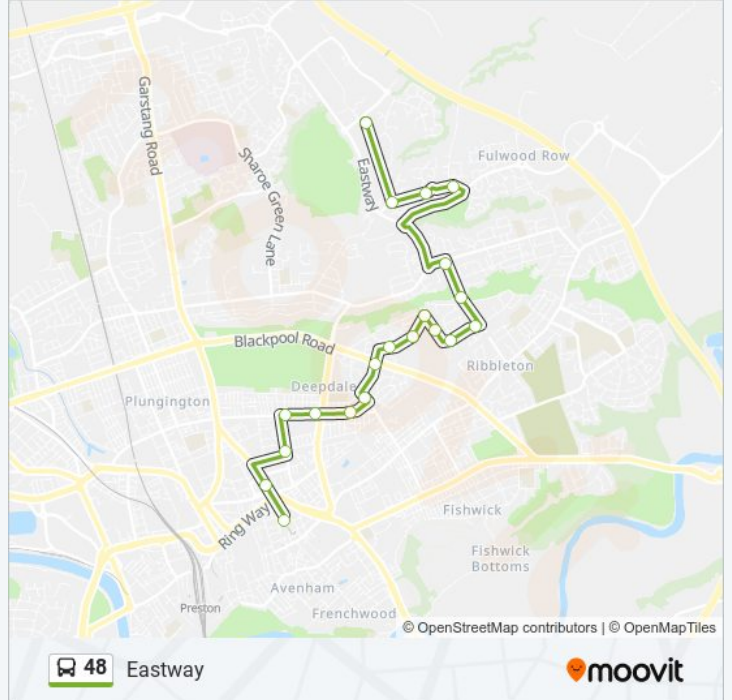

Use the Moovit App to find the closest 48 bus station near you and find out when is the next 48 bus arriving.

Direction: Eastway

20 stops

[VIEW LINE SCHEDULE](#)

- Preston
- Gardner Street (Stop Q)
- Burrow Road
- St Pauls Road
- St Anthonys Road
- Harewood Road
- St Gregory Road
- Park Avenue
- Shops
- Daisy Lane
- Lily Grove
- Ronaldsway Shops
- Ramsey Avenue
- Lambert Road
- Hamilton Road
- Watling Street Road
- Anderton Arms
- Bowlers Close
- Longsands Lane
- Fulwood Asda

Line Summary:

Direction: Lea

61 stops

[VIEW LINE SCHEDULE](#)

- Preston
- Gardner Street (Stop Q)
- Burrow Road
- St Pauls Road
- St Anthony's Road
- Harewood Road
- St Gregory Road
- Park Avenue
- Shops
- Daisy Lane
- Lily Grove
- Ronaldsway Shops
- Ramsey Avenue
- Lambert Road
- Hamilton Road
- Watling Street Road
- Anderton Arms
- Bowlers Close

Direction: Lea

Stops: 61

Trip Duration: 61 min

Line Summary:

- Longsands Lane
- Fulwood Asda
- Williams Lane
- Sorting Office
- Pittman Court
- Caxton Road
- Eastway
- Ashness Close
- Broadwood Drive
- Booths
- Blackbull Lane
- Yewlands Drive
- Harrison Road
- Kings Drive
- St Pius X Prep School
- Clinic
- The Plungington
- Cadley Causeway
- St Anthony's Drive
- Dunkirk Avenue
- Cadley Causeway
- The Coppice
- Hillcrest Avenue
- Ingol Shops
- Cottam Hall Lane
- Threefields
- The Avenue
- Bowlingfield
- The Guild Merchant
- Ancient Oak
- The Villas
- Minster Park
- Primary School

Anderton Arms

Watling Street Road

Hamilton Road

Lambert Road

Ramsey Avenue

Ronaldsway Shops

Lily Grove

Daisy Lane