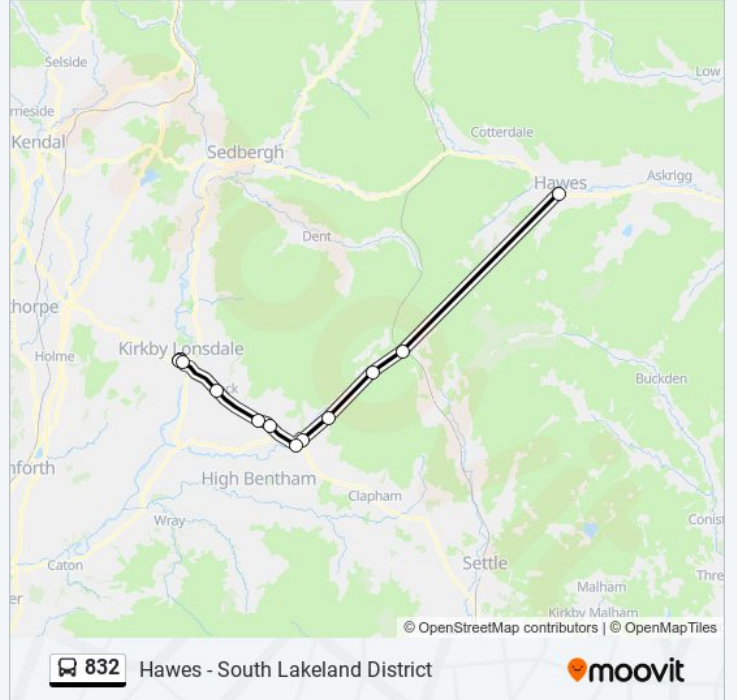

Direction: Hawes

12 stops

[VIEW LINE SCHEDULE](#)

- Kirkby Lonsdale Booth's
- Market Place
- Lunefield Drive
- Post Office
- Masongill Le
- Westgate Le
- The Bridge Inn
- Community Centre
- White Scar Caves
- Hill Inn
- Ribblehead Station
- Market Place

Direction: Hawes

Stops: 12

Trip Duration: 52 min

Line Summary:

Direction: Kirkby Lonsdale

12 stops

[VIEW LINE SCHEDULE](#)

- Market Place
- Ribblehead Station
- Hill Inn
- White Scar Caves
- Community Centre
- The Bridge Inn
- Westgate Lane
- Masongill Le
- Post Office
- Lunefield Drive
- New Road
- Kirkby Lonsdale Booth's

832 bus Time Schedule

Kirkby Lonsdale Route Timetable:

Sunday	12:40
Monday	12:40
Tuesday	Not Operational
Wednesday	Not Operational
Thursday	Not Operational
Friday	Not Operational
Saturday	Not Operational

832 bus Info

Direction: Kirkby Lonsdale

Stops: 12

Trip Duration: 50 min

Line Summary:

832 bus time schedules and route maps are available in an offline PDF at moovitapp.com. Use the Moovit App to see live bus times, train schedule or subway schedule, and step-by-step directions for all public transit in North West.